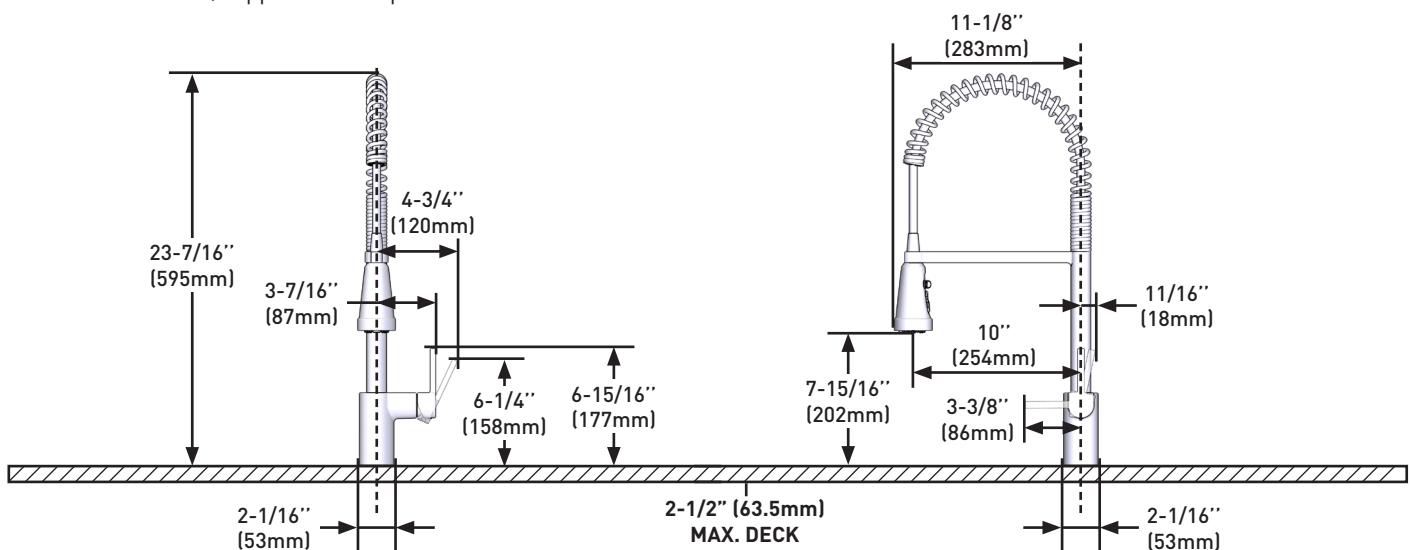

Align™

3-in-1 Water Filtration Pre-Rinse Pulldown Kitchen Faucet

MODELS: F5923 Series

NOTE: THIS FAUCET IS DESIGNED TO BE INSTALLED THROUGH 1 HOLE, 1-1/2" (38mm) MIN. DIA.

CRITICAL DIMENSIONS DO NOT SCALE