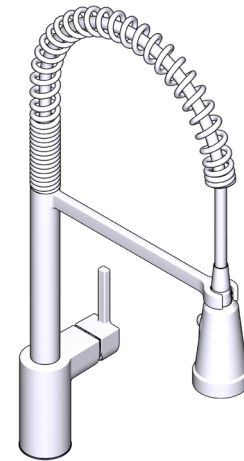

DESCRIPTION

- Metal Wand
- Reflex™ pulldown system offers smoother operation, easy movement and secure docking
- Powerclean™ Spray Technology for more force, less splash
- Duralock™ quick connect installation
- Metal construction with various finishes identified by suffix
- Pulldown spray with 68" braided hose
- High arc spout provides height and reach to fill or clean large pots while pullout wand provides the maneuverability for cleaning or rinsing
- 360° rotating spout
- Flexible supply lines with 3/8" compression fittings
- Compatible with F9800 Advanced Filtration System, or F9900 Reverse Osmosis with Air Gap 105895 Series (Sold Separately)

OPERATION

- Three function spray wand: unfiltered stream, unfiltered powerclean spray and filtered laminar stream
- Operates with less than 5 lbs. of force
- Operates in stream or spray mode in the pulldown or retracted position
- Temperature controlled by 100° arc of handle travel

FLOW

- Flow is limited to 1.5 gpm (5.7 L/min) at 60 psi for unfiltered water
- Flow is 0.7 gpm (2.6 L/min) for filtered water

CARTRIDGE

- 1255™ Duralast™ cartridge for Single-Handle Faucets
- Engineered polymers, non-ferrous and stainless steel materials

Align™

3-in-1 Water Filtration Pre-Rinse Pulldown Kitchen Faucet

MODELS: F5923 Series

NOTE: THIS FAUCET IS DESIGNED TO BE INSTALLED THROUGH 1 HOLE, 1-1/2" (38mm) MIN. DIA.

CRITICAL DIMENSIONS DO NOT SCALE