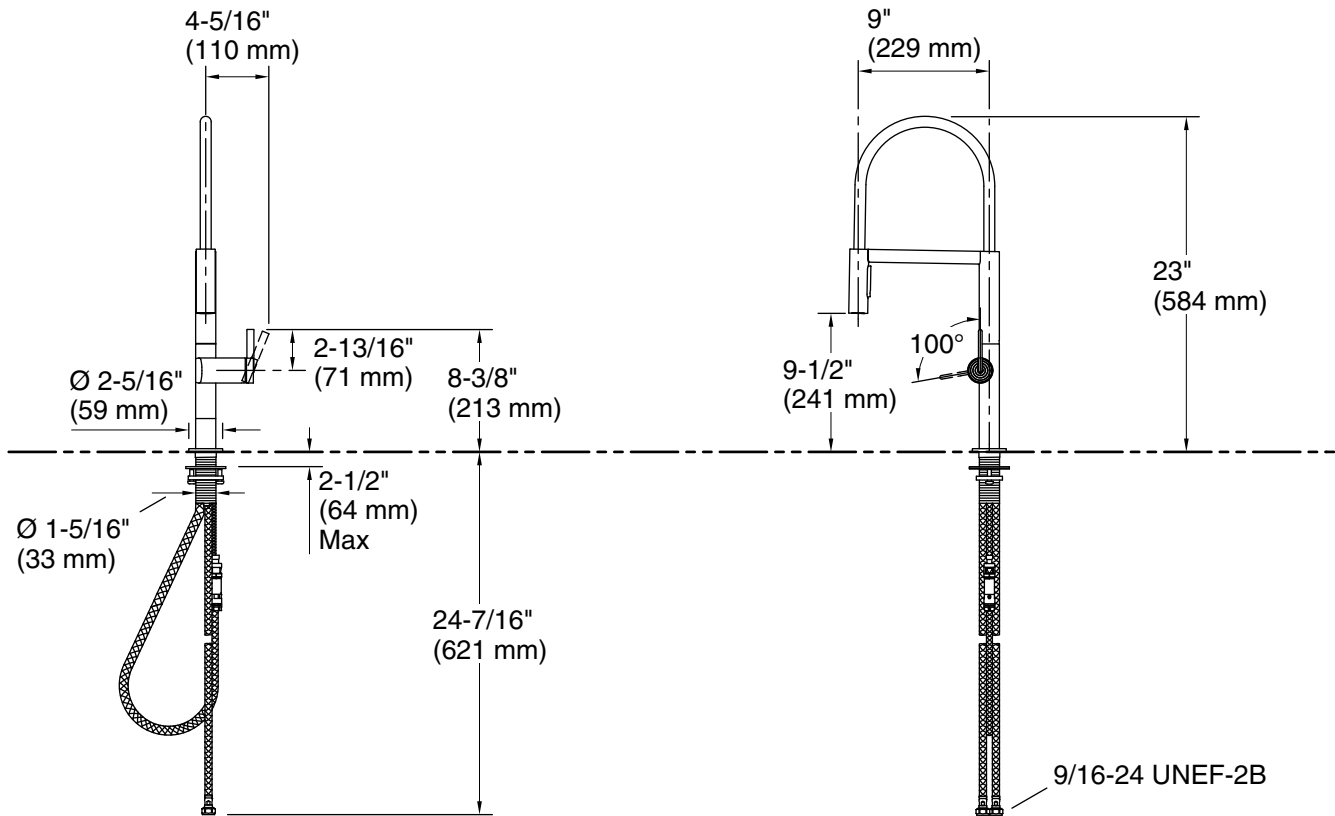

KOHLER® Faucets

Semi-professional kitchen sink faucet with two-function sprayhead

K-28267

Components®

Features

- Professional-inspired faucet design features an easy-to-clean coated hose with extended functional reach and enhanced maneuverability
- Unique two-function sprayhead with Sweep® spray and aerated stream
- Sweep® spray features specially angled nozzles that form a wide, powerful blade of water to sweep your dishes and sink clean
- DockNetik® magnetic docking system securely locks sprayhead into place when not in use
- MasterClean™ sprayface features an easy-to-clean surface that withstands mineral buildup and maximizes spray performance
- High-arch spout offers vertical clearance for tall cookware and pitchers
- Handle rotates 90° forward to prevent contact with backsplash
- KOHLER® ceramic disc valves exceed industry longevity standards for a lifetime of durable performance
- 1.5 gpm (5.7 lpm) maximum flow rate at 60 psi (4.14 bar)
- Temperature memory allows faucet to be turned on and off at the temperature set during prior usage

THE BOLD LOOK
OF **KOHLER**®

KOHLER Faucets

Semi-professional kitchen sink faucet with two-function sprayhead
Components®
K-28267

Technical Information

All product dimensions are nominal.

Drain included: No