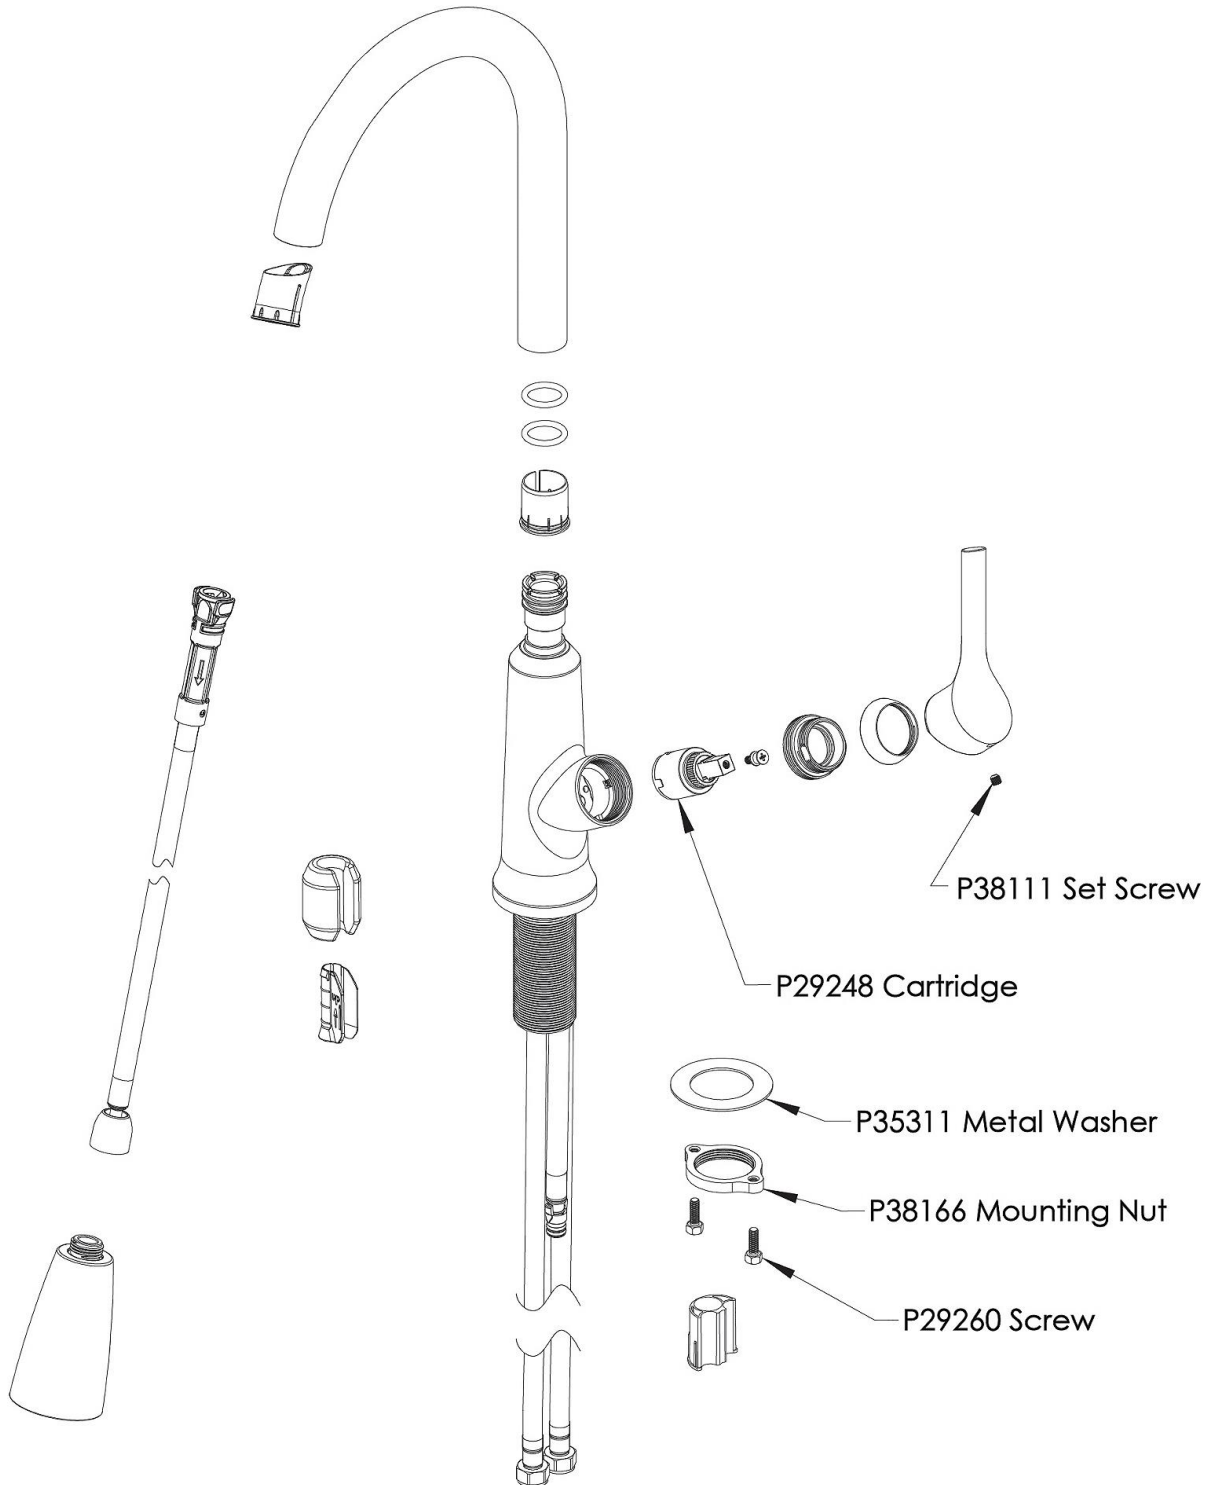

In keeping with our policy of continuing product improvement, Elkay reserves the right to change product specifications without notice. Please visit elkay.com for the most current version of Elkay product specification sheets. This specification describes an Elkay product with design, quality, and functional benefits to the user. When making a comparison of other producers' offerings, be certain these features are not overlooked.