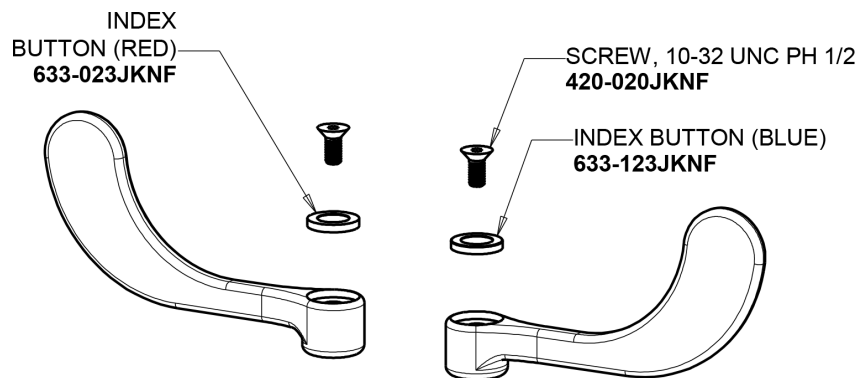

Repair Parts

LWM1-B13-F

Deck-mounted, dual-inlet water faucet, single-hole mounting

CHICAGO FAUCETS®

Geberit Group

Base Parts:

8" Vacuum Breaker Swing Spout GN8BVBKABCP

For Technical Assistance:

Phone: 800-TEC-TRUE (832-8783)

Email: techsupport.us@chicagofaucets.com

2100 South Clearwater Drive

Des Plaines, IL 60018

Phone: 847-803-5000

chicagofaucets.com

Repair Parts

LWM1-B13-F

Deck-mounted, dual-inlet water faucet, single-hole mounting

CHICAGO FAUCETS®

Geberit Group

4" Wristblade Handle
317-PRJKCP

Serrated Hose Nozzle
E7JKCP

Ceramic 1/4-Turn Cartridge (pair)
1-099XKJKABNF (right)
1-100XKJKABNF (left)