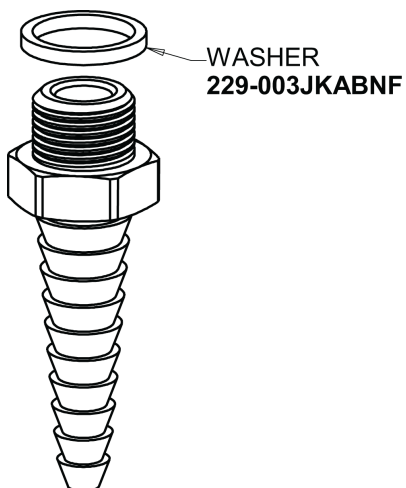

Repair Parts

LWM1-B13-F

Deck-mounted, dual-inlet water faucet, single-hole mounting

CHICAGO FAUCETS®

Geberit Group

Base Parts:

8" Vacuum Breaker Swing Spout GN8BVBKABCP

For Technical Assistance:

Deck-mounted, dual-inlet water faucet, single-hole mounting

CHICAGO FAUCETS®

Geberit Group

4" Wristblade Handle
317-PRJKCP

Serrated Hose Nozzle
E7JKCP

Ceramic 1/4-Turn Cartridge (pair)
1-099XKJKABNF (right)
1-100XKJKABNF (left)