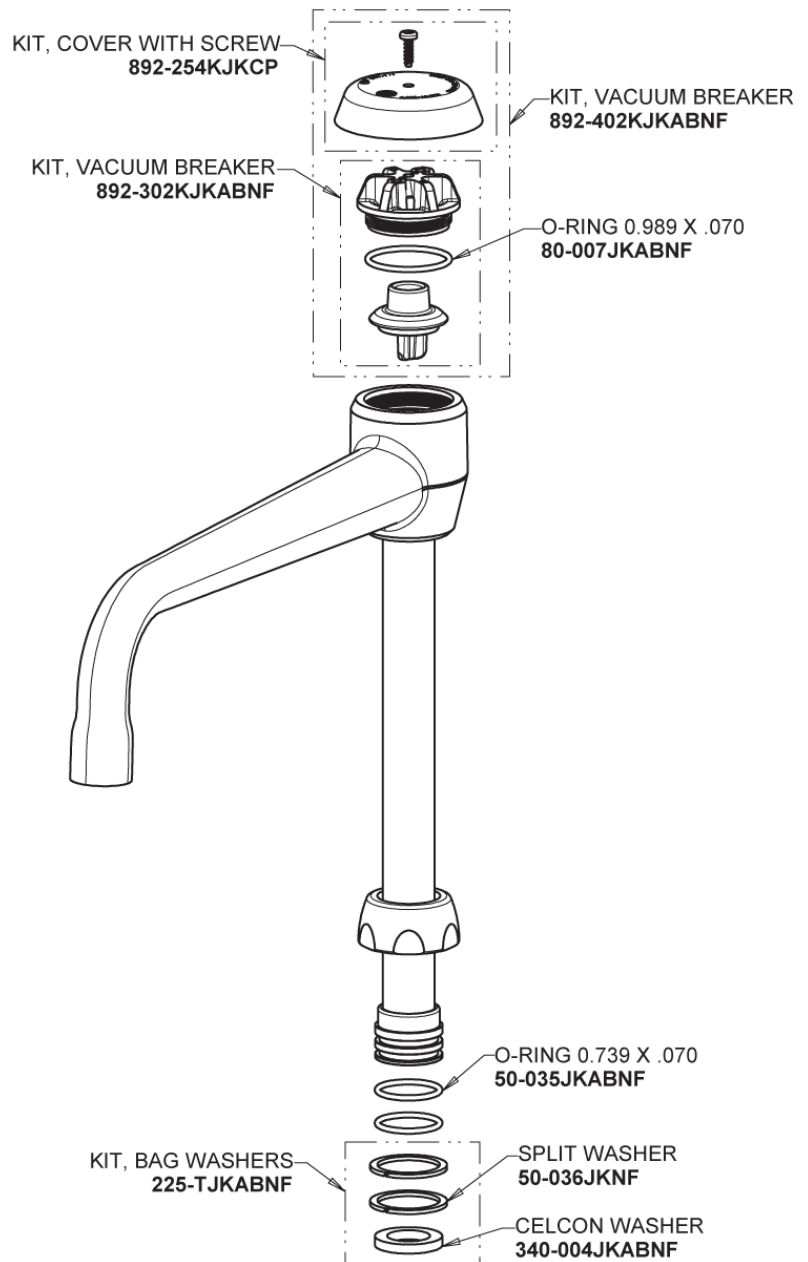

Repair Parts

LWM1-B13-F

Deck-mounted, dual-inlet water faucet, single-hole mounting

CHICAGO FAUCETS®

Geberit Group

Base Parts:

8" Vacuum Breaker Swing Spout GN8BVBKABCP

For Technical Assistance:

Deck-mounted, dual-inlet water faucet, single-hole mounting

CHICAGO FAUCETS®

Geberit Group

4" Wristblade Handle
317-PRJKCP

Serrated Hose Nozzle
E7JKCP

Ceramic 1/4-Turn Cartridge (pair)
1-099XKJKABNF (right)
1-100XKJKABNF (left)