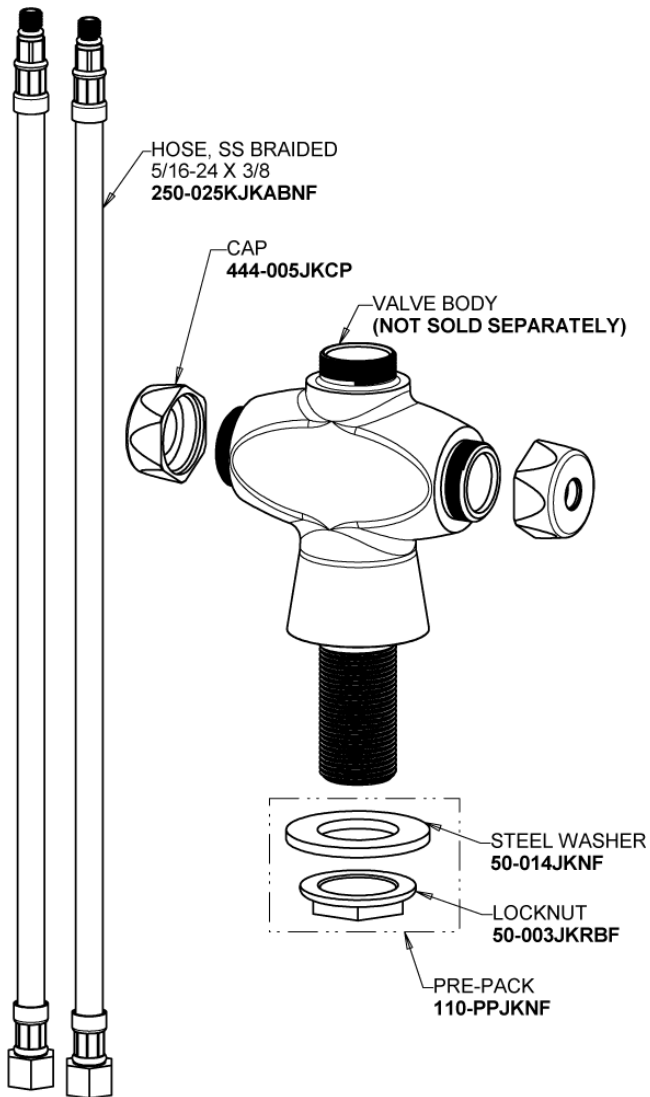

Repair Parts

LWM1-B13-F

Deck-mounted, dual-inlet water faucet, single-hole mounting

CHICAGO FAUCETS®

Geberit Group

Base Parts:

8" Vacuum Breaker Swing Spout GN8BVBKABCP

For Technical Assistance:

Deck-mounted, dual-inlet water faucet, single-hole mounting

CHICAGO FAUCETS®

Geberit Group

4" Wristblade Handle
317-PRJKCP

Serrated Hose Nozzle
E7JKCP

Ceramic 1/4-Turn Cartridge (pair)
1-099XKJKABNF (right)
1-100XKJKABNF (left)