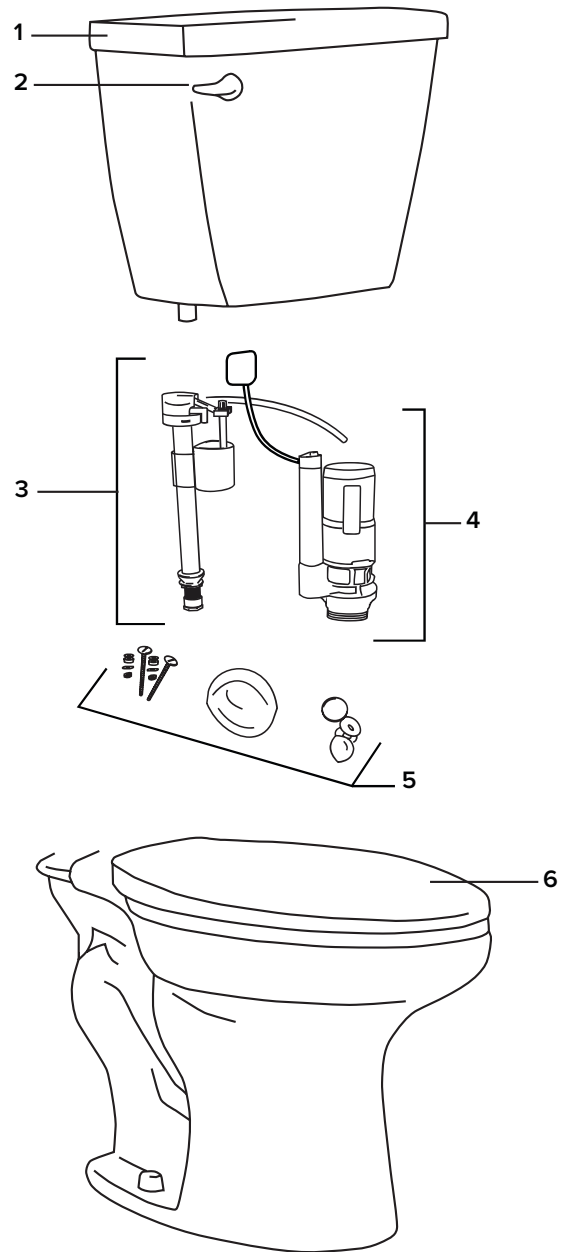

## Parts Breakdown

PFCT301HEWH and PFCT303HEWH

# Two-Piece Elongated Complete Toilet

### Model Numbers

PFCT301HEWH 2-Piece Elongated Complete Toilet

PFCT303HEWH 2-Piece Elongated ADA Complete Toilet

### Parts

No.	Item	Part Number
1	Tank Lid	PFCT300LID
2	Flush Lever	PF140990PK
3	Fill Valve Assembly	PF3012FILL
4	Flush Valve Assembly	PFCTFVPK
5	Tank-to-Bowl Gasket & Bolts	PF9412TGPK
6	Seat	PFCT301SEAT