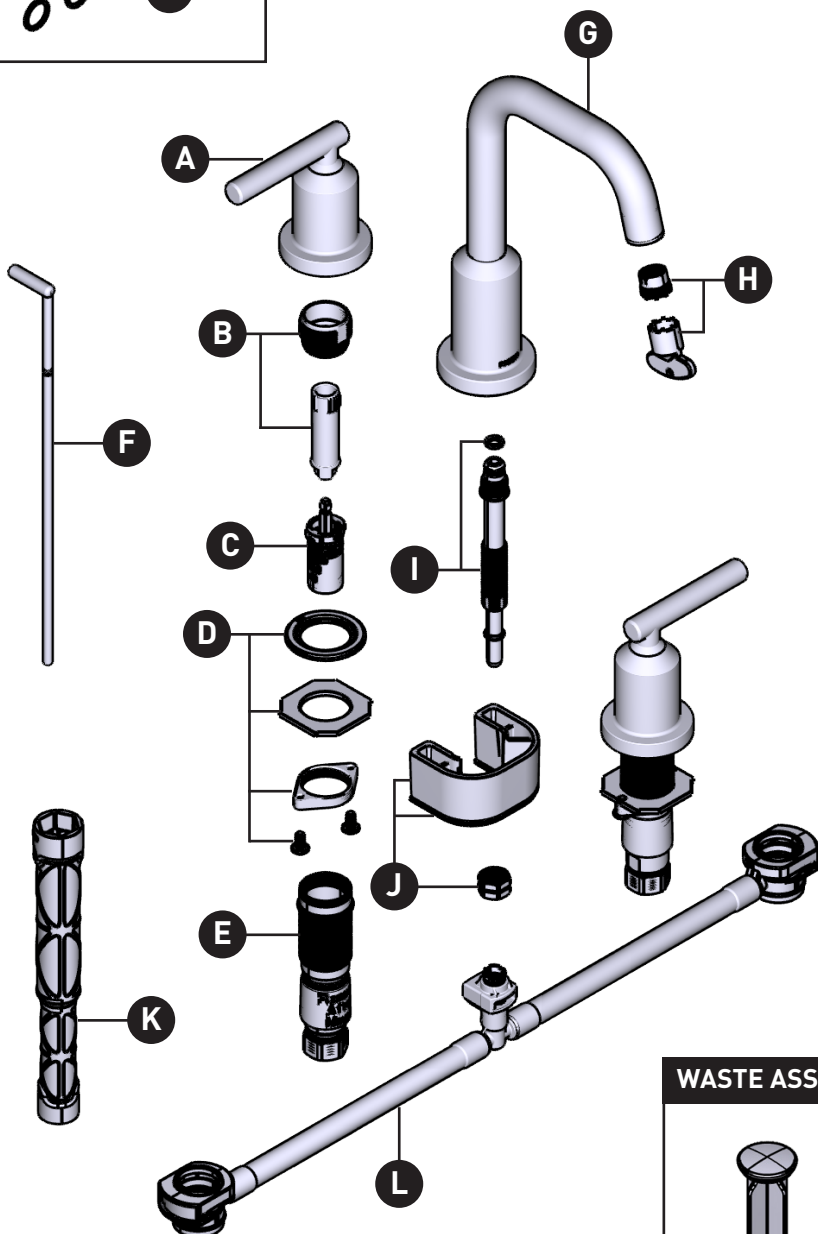

### ORDER BY PART NUMBER

### GIBSON™

Two-Handle Widespread Lavatory Faucet  
TV6142 Series

ID	Kit Number	Finish
*A	165193	See below
B	174290 (Kit includes both)	N/A
C	1234	N/A
D	215997	N/A
E	215590 (Hot) 215589 (Cold)	N/A N/A
*F	123804	See below
*G	216230	See below
H	181085 1.2gpm (Includes Tool) 184082 1.0 gpm (Includes Tool)	N/A N/A
I	131170	N/A
J	93959	N/A
K	118305	N/A
L	215998	N/A
M	184084	N/A
N	*10709 10790	See below Metallic Waste For Additional Waste Information see <a href="http://www.moen.com">www.moen.com</a> for models below.

### WASTE ASSEMBLY

**\*Finish Determined by Suffix**

Finish	Description
(base kit # = C) (only applicable to * kits)	Chrome
BN	Brushed Nickel
BL	Matte Black