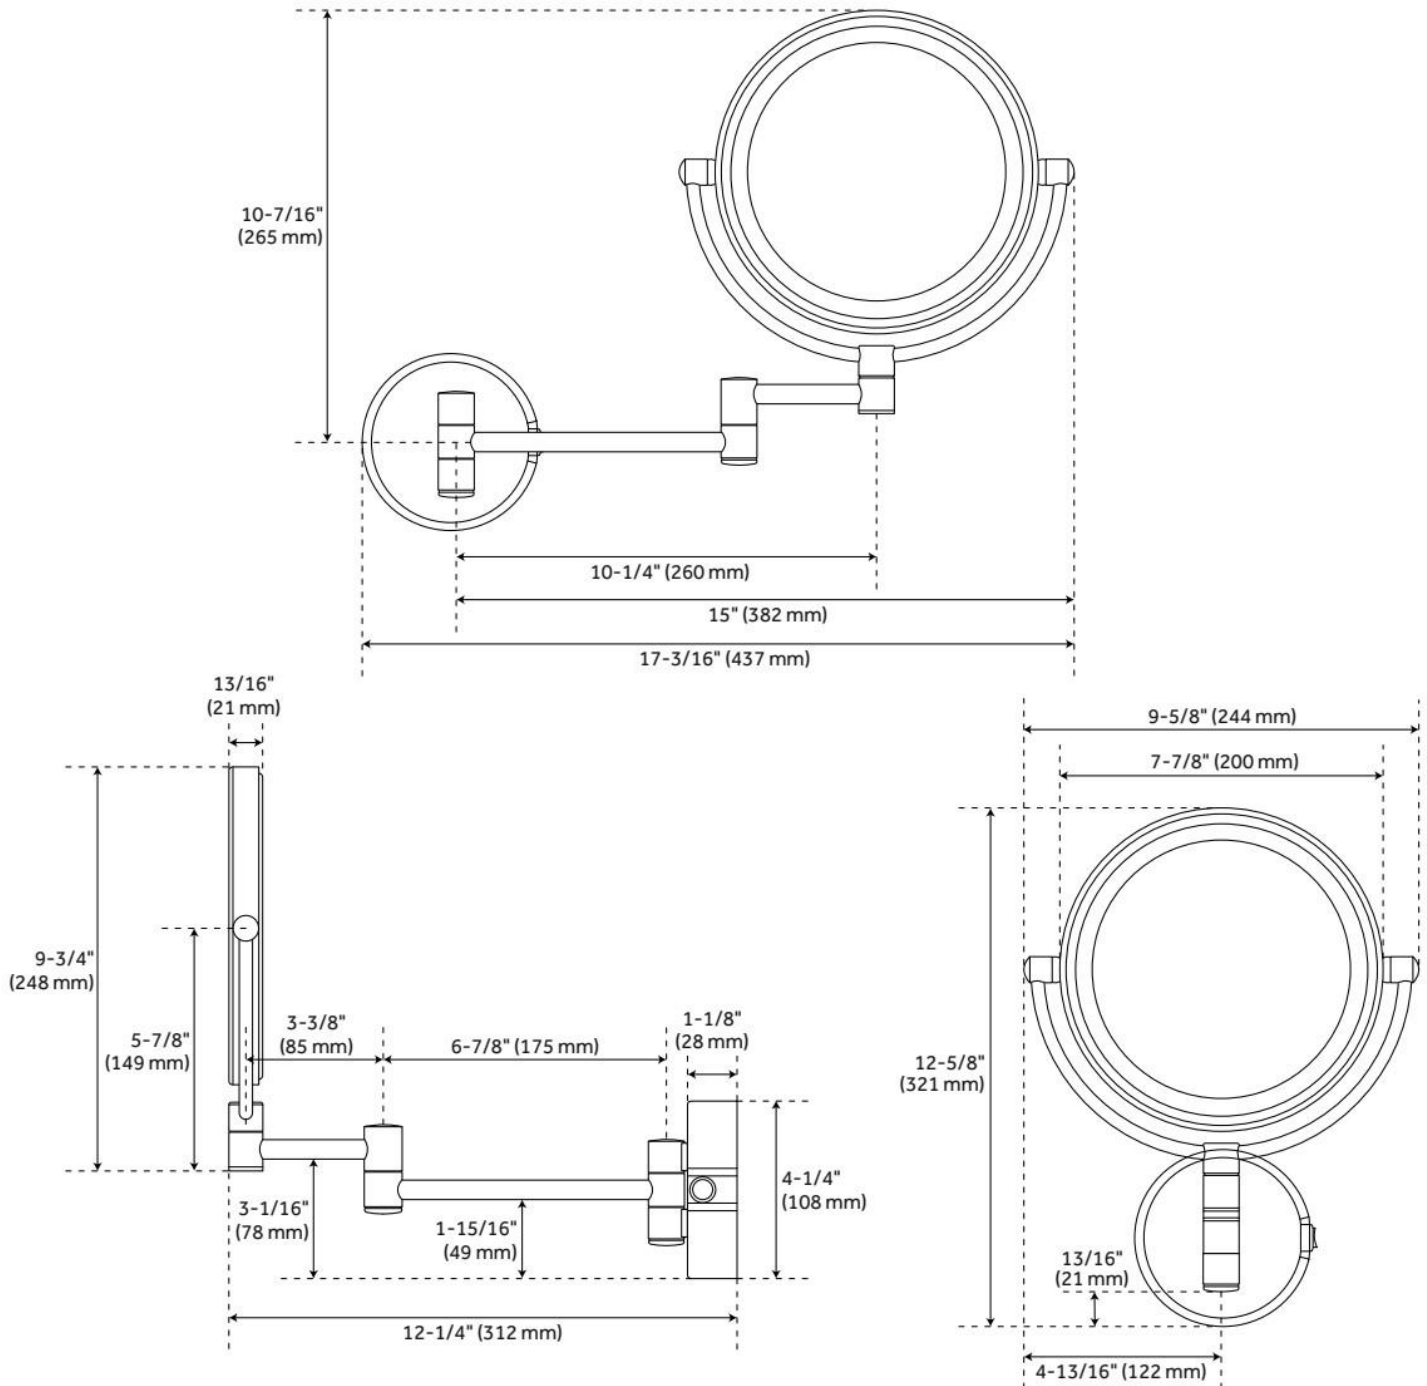

HARBIN MAGNIFYING DOUBLE-SIDED WALL-MOUNT LIGHTED MAKEUP MIRROR

SKU: 953369

Code: SH481279, SH481280, SH485574

FEATURES

Material: Brass/Stainless Steel

On/Off Switch: Yes

LISTED ID: SH662008CP, SH662008SB, SH662008BG

ADDITIONAL FEATURES

- Double Sided.
- Side one is 0x magnification.
- Side two is 5x magnification.
- Switch type: Rocker.
- Led light is 3000K warm lighting.
- Rocker switch is located on the right side of the escutcheon.

REVISED 8/22/2024

HARBIN MAGNIFYING DOUBLE-SIDED WALL-MOUNT LIGHTED MAKEUP MIRROR

SKU: 953369

Code: SH481279, SH481280, SH485574

REVISED 8/22/2024