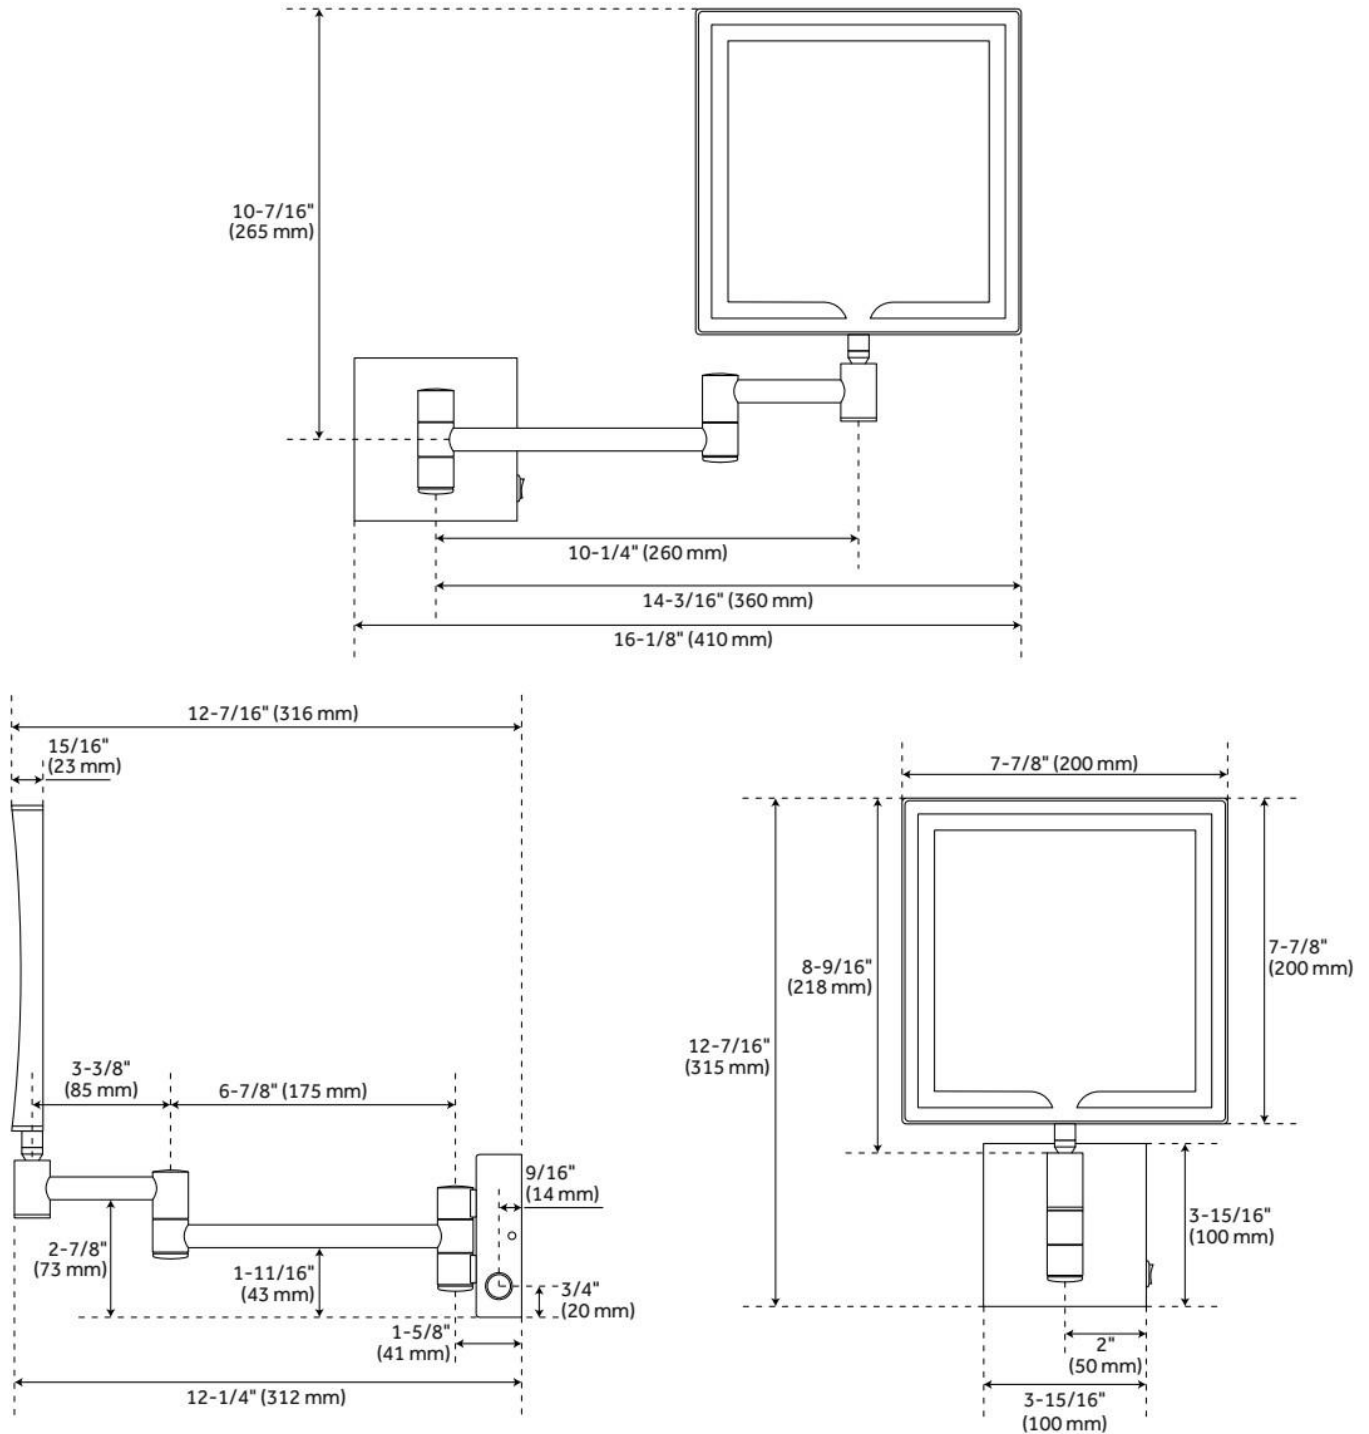

# NORABEL MAGNIFYING DOUBLE-SIDED WALL-MOUNT LIGHTED MAKEUP MIRROR

SKU: 953371

Code: SH481283, SH481284

## FEATURES

Material: Brass/Stainless Steel

On/Off Switch: Yes

LISTED ID: SH662010CP, SH662010SB, SH662010BG

## ADDITIONAL FEATURES

- Double Sided.
- Side one is 0x magnification.
- Side two is 5x magnification.
- Switch type: Rocker.
- Led light is 3000K warm lighting.
- Rocker switch is located on the right side of the escutcheon.

# NORABEL MAGNIFYING DOUBLE-SIDED WALL-MOUNT LIGHTED MAKEUP MIRROR

SKU: 953371

Code: SH481283, SH481284

REVISED 7/15/2024