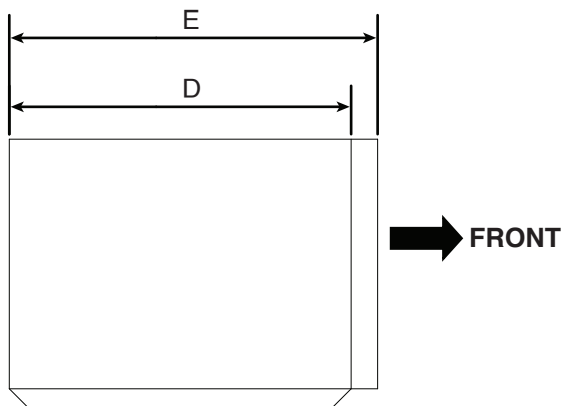

### PRODUCT DIMENSIONS

MODEL #	WMCS7022RW/WMCS7022RB/WMCS7022RZ/WMCS7022RS/ YWMCS7022RB/YWMCS7022RZ/YWMCS7022RS	
Unit of Measurement	in	cm
Overall Width (A)	21 <sup>3</sup> / <sub>4</sub>	55.3
Overall Height (B)	12 <sup>1</sup> / <sub>4</sub>	31.2
Height of the door (C)	11 <sup>7</sup> / <sub>16</sub>	29.1
Depth without door (D)	17 <sup>3</sup> / <sub>4</sub>	45.1
Depth with door (E)	18 <sup>5</sup> / <sub>16</sub>	46.5
Depth with door open 90° (F)	35 <sup>5</sup> / <sub>16</sub>	89.7

FRONT VIEW

TOP VIEW

SIDE VIEW

**NOTE:** Specifications subject to change without notice.

**MICROWAVE OVEN**

MICROWAVE INTERIOR CAVITY DIMENSIONS

MODEL #	WMCS7022RW/WMCS7022RB/WMCS7022RZ/WMCS7022RS/ YWMCS7022RB/YWMCS7022RZ/YWMCS7022RS	
Unit of Measurement	in	cm
Cavity Height (A)	10 <sup>3</sup> / <sub>8</sub>	26.4
Cavity Width (B)	14 <sup>3</sup> / <sub>4</sub>	37.6
Cavity Depth (C)	17 <sup>5</sup> / <sub>8</sub>	44.8