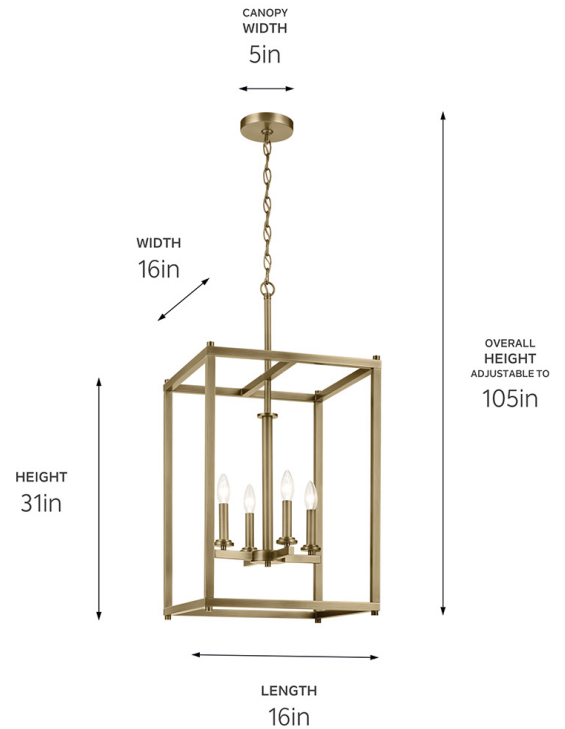

SPECIFICATIONS

Certifications/Qualifications

Prop65	Yes
Location Rating	Dry kichler.com/warranty

Dimensions

Height	31"
Overall Height	105"
Length	16"
Width	16"
Weight	12.5 LBS
Canopy Width	5"
Canopy Depth	1"
Chain/Stem Length	72"

Electrical

Input Voltage	120 V

Light Source

Light Source	Bulb
Lamp Included	Not Included
# Of Bulbs/LED Modules	4
Max Or Nominal Watt	60 W
Lamp Type	B
Socket Type	E12 (Candelabra)
Dimmable	Yes
Dimmable Notes	Dimmable When Used With Dimmer Switch (sold Separately); When Using LED Bulbs, See Bulb Manufacturer Dimming Specifications.

Mounting/Installation

Interior/Exterior	Interior Product
Mounting Weight	12.5 LBS
Lead Wire Length	120
Wire Connectors	Wire Nuts

FIXTURE ATTRIBUTES

Housing/Glass

Primary Material	Steel
Shade Included	No

Product/Ordering Information

SKU	43998NBR
Finish	Natural Brass
UPC	783927050609

Finishes

- Black
- Brushed Nickel
- Chrome
- Natural Brass
- Olde Bronze