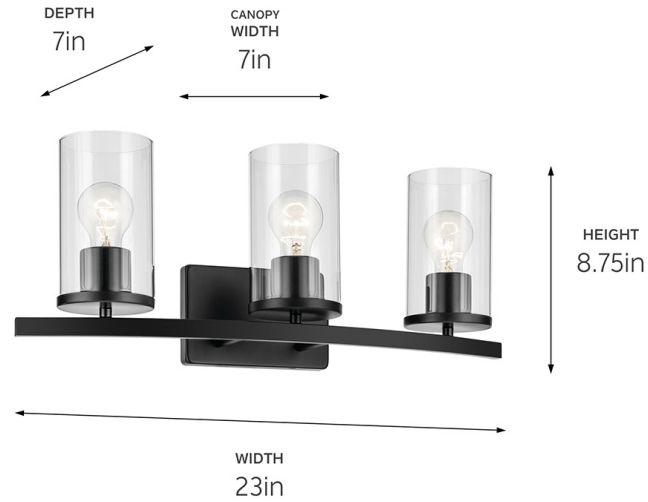

SPECIFICATIONS

Certifications/Qualifications

ADA Compliant	No
Prop65	No
Location Rating	Damp kichler.com/warranty

Dimensions

Height	8.75"
Width	23"
Height From Center Of Wall Opening (Spec Sheet) Extension	6.5"
Weight	7"
Canopy Height	6.93 LBS
Canopy Width	4.5"
Canopy Depth	7"
	0.75"

Electrical

Input Voltage	120 V

Light Source

Light Source	Bulb
Lamp Included	Not Included
# Of Bulbs/LED Modules	3
Max Or Nominal Watt	100 W
Lamp Type	A19
Socket Type	E26 (Medium)
Dimmable	Yes
Dimmable Notes	Dimmable When Used With Dimmer Switch (sold Separately); When Using LED Bulbs, See Bulb Manufacturer Dimming Specifications.

Mounting/Installation

Interior/Exterior	Interior Product
Mounting Weight	4.73 LBS
Lead Wire Length	6
Wire Connectors	Wire Nuts

FIXTURE ATTRIBUTES

Housing/Glass

Primary Material	Steel
Shade Included	No
Shade Dimensions	4.00 DIA X 6.75

Product/Ordering Information

SKU	45497BKCLR
Finish	Black
UPC	783927050708

Finishes

- Black
- Black
- Brushed Nickel
- Brushed Nickel
- Chrome
- Chrome
- Natural Brass
- Natural Brass