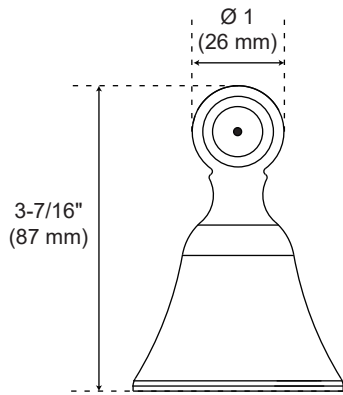

TRADITIONAL ROBE HOOK

Product Code: SH555049

Product Features

- Material: Metal
- Includes all necessary hardware for easy installation

Revised: 04/22/26