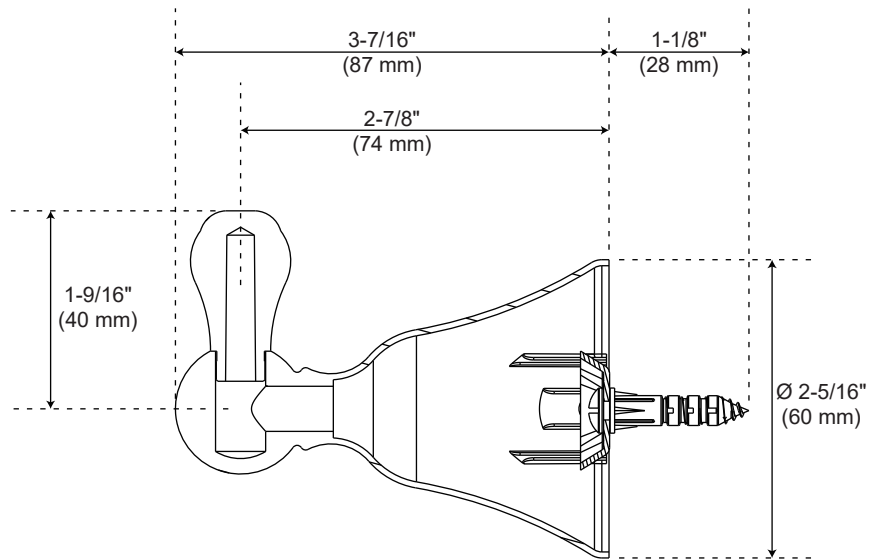

TRADITIONAL ROBE HOOK

Product Code: SH555049

Product Features

- Material: Metal
- Includes all necessary hardware for easy installation

Revised: 04/22/26