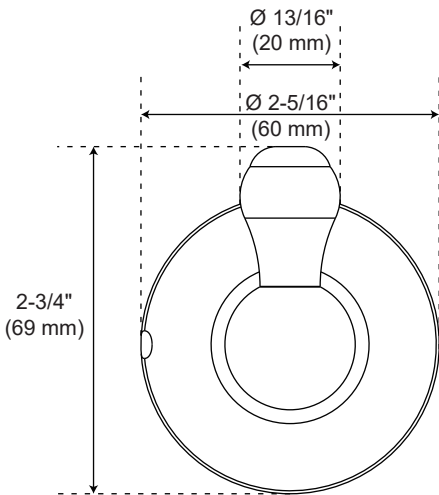

TRADITIONAL ROBE HOOK

Product Code: SH555049

Product Features

- Material: Metal
- Includes all necessary hardware for easy installation

Revised: 04/22/26