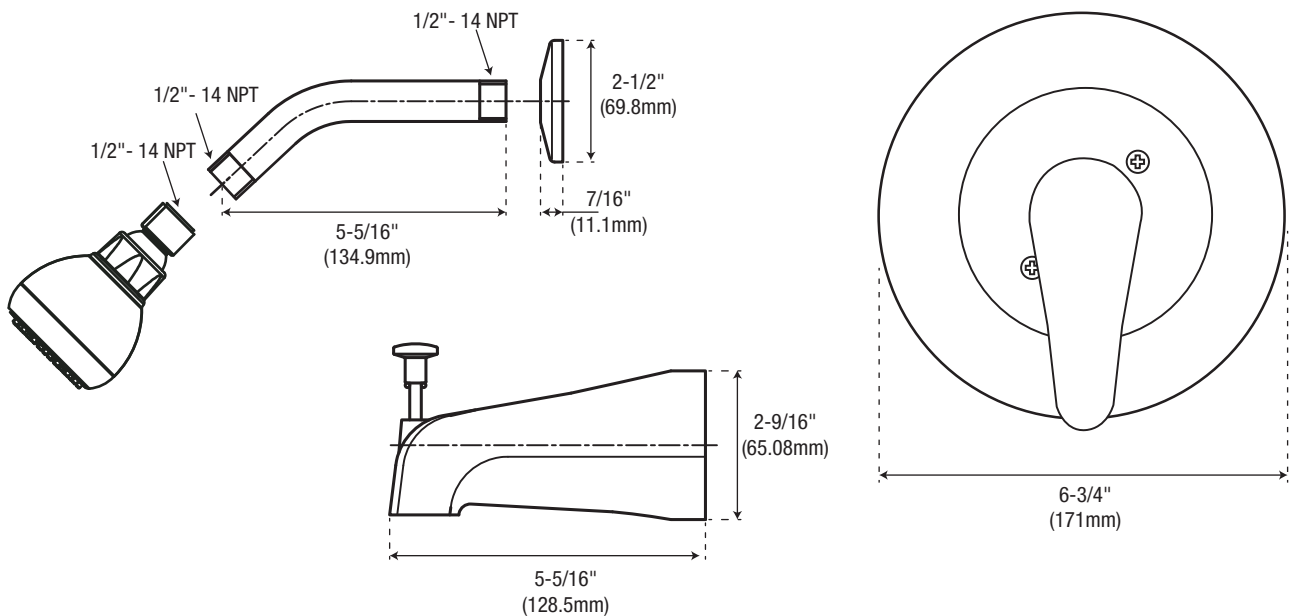

Product Specifications

* All measurements are nominal. Please verify before actual installation.

Warranty and Codes

This product comes complete with installation, operating, care and maintenance instructions. This PROFLO faucet carries a limited lifetime warranty when installed in residential applications. The warranty is five years in commercial applications. This product meets ASME: A112.18.1.