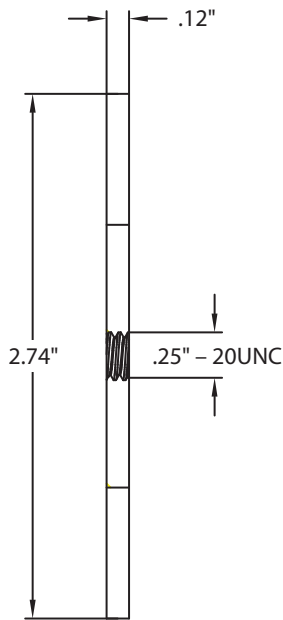

Snap-On Bathtub Faceplate with Conversion Bar

Job Name _____

Location _____

Engineer _____

Contractor _____

Tag _____ PO# _____

Specifications

- Includes a snap-on faceplate, conversion bar, and trim ring
- Compatible with Jones Stephens' quick test style bath waste kits
- 5-year limited warranty

Material

- ABS

Dimensions and Product Offering

Part Code	Finish
B0CP	Chrome Plated
B0BN	Brushed Nickel
B0MB	Matte Black
B0WH	White
B0RB	Oil Rubbed Bronze

Certifications/Listings/Approvals

- ASME A112.18.2/CSA B125.2

Conversion Bar

Gasket

Faceplate