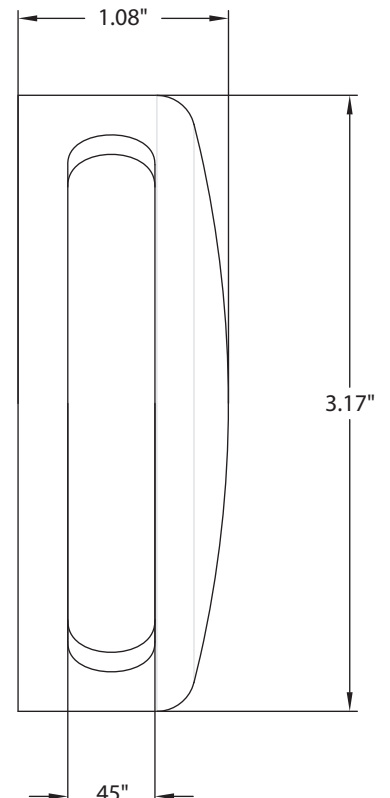

Snap-On Bathtub Faceplate with Conversion Bar

Job Name _____

Location _____

Engineer _____

Contractor _____

Tag _____ PO# _____

Specifications

- Includes a snap-on faceplate, conversion bar, and trim ring
- Compatible with Jones Stephens' quick test style bath waste kits
- 5-year limited warranty

Material

- ABS

Dimensions and Product Offering

Part Code	Finish
B0CP	Chrome Plated
B0BN	Brushed Nickel
B0MB	Matte Black
B0WH	White
B0RB	Oil Rubbed Bronze

Certifications/Listings/Approvals

- ASME A112.18.2/CSA B125.2

Conversion Bar

Gasket

Faceplate