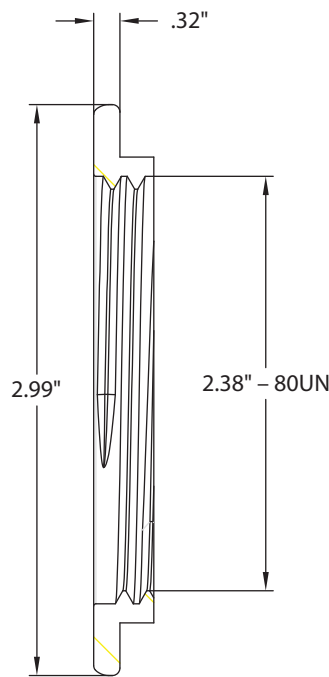

Snap-On Bathtub Faceplate with Conversion Bar

Job Name _____

Location _____

Engineer _____

Contractor _____

Tag _____ PO# _____

Specifications

- Includes a snap-on faceplate, conversion bar, and trim ring
- Compatible with Jones Stephens' quick test style bath waste kits
- 5-year limited warranty

Material

- ABS

Dimensions and Product Offering

Part Code	Finish
B0CP	Chrome Plated
B0BN	Brushed Nickel
B0MB	Matte Black
B0WH	White
B0RB	Oil Rubbed Bronze

Certifications/Listings/Approvals

- ASME A112.18.2/CSA B125.2

Conversion Bar

Gasket

Faceplate