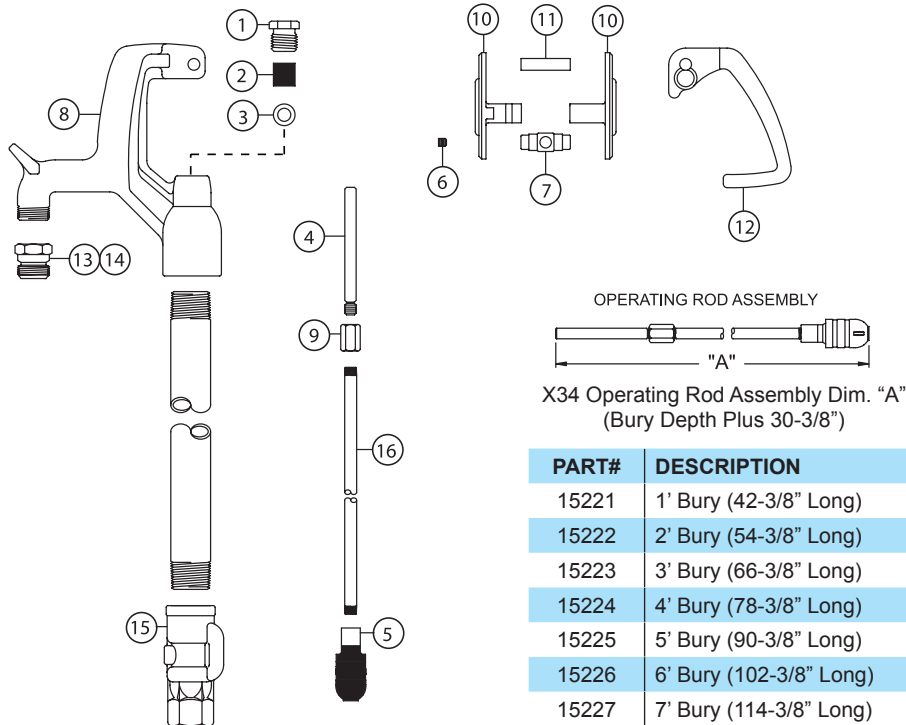

Casing: 1" Galvanized Steel Pipe

Operating Rod: 3/8" Steel Rod

Drain Hole: Tapped - 1/8" N.P.T.

Removable Nozzle: 3/4" Brass Male Hose Nozzle

Maximum Working Pressure: 125 p.s.i.

Maximum Temperature: 120° F

Rough-In Dimensions

SHIPPING WEIGHT

Bury Depth (Ft)	1	2	3	4	5	6	7*
Shipping Wt. (Lbs)	14	16	18	20	22	24	26

*Must ship by truck line due to length.

For Installation / Troubleshooting Instructions go to www.woodformfg.com or call 1-800-621-6032

When ordering, specify model and bury depth.

MODEL X34 PARTS LIST

ITEM	PART#	DESCRIPTION
	15037	Head Assembly - Complete (Includes Items 1-4, 6-13)
1	10100	Packing Nut
2	10101	Packing
3	10102	Packing Support Washer
4	10104	Brass Rod Stem
5	10108	Plunger
	15050	Pivot Assembly (Includes Items 6 & 7)
6	10158	Pivot Set Screw
7	10159	Pivot
8	15021	Head & Nozzle Assembly (Includes Item 13)
9	10481	Coupling Nut
10	*	Links - (Replace with RK-WXL)
11	10142	Handle Pin
12	10227	Handle (Blue)
13	10004	3/4" Brass Hose Nozzle (Standard)
14	10007	1" Brass Hose Nozzle (Optional)
15	10018	Valve Body

ITEM	PART#	DESCRIPTION
16	X34 - 3/8"	Operating Rod (Bury Depth & Length)
	10471	1' Bury (36-11/16" Long)
	10472	2' Bury (48-11/16" Long)
	10473	3' Bury (60-11/16" Long)
	10474	4' Bury (72-11/16" Long)
	10475	5' Bury (84-11/16" Long)
	10476	6' Bury (96-11/16" Long)
	10477	7' Bury (108-11/16" Long)
	RK-X34	Repair Kit (Includes Items 1-7)
	*RK-WXL	Steel Link Repair Kit (Interchangeable with Items 10 & 11)