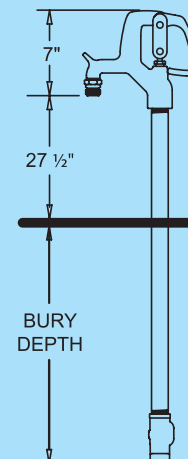

Rough-In Dimensions

SHIPPING WEIGHT

Bury Depth (Ft)	1	2	3	4	5	6	7*
Shipping Wt. (Lbs)	14	16	18	20	22	24	26

*Must ship by truck line due to length.

For Installation / Troubleshooting Instructions go to www.woodformfg.com or call 1-800-621-6032

When ordering, specify model and bury depth.