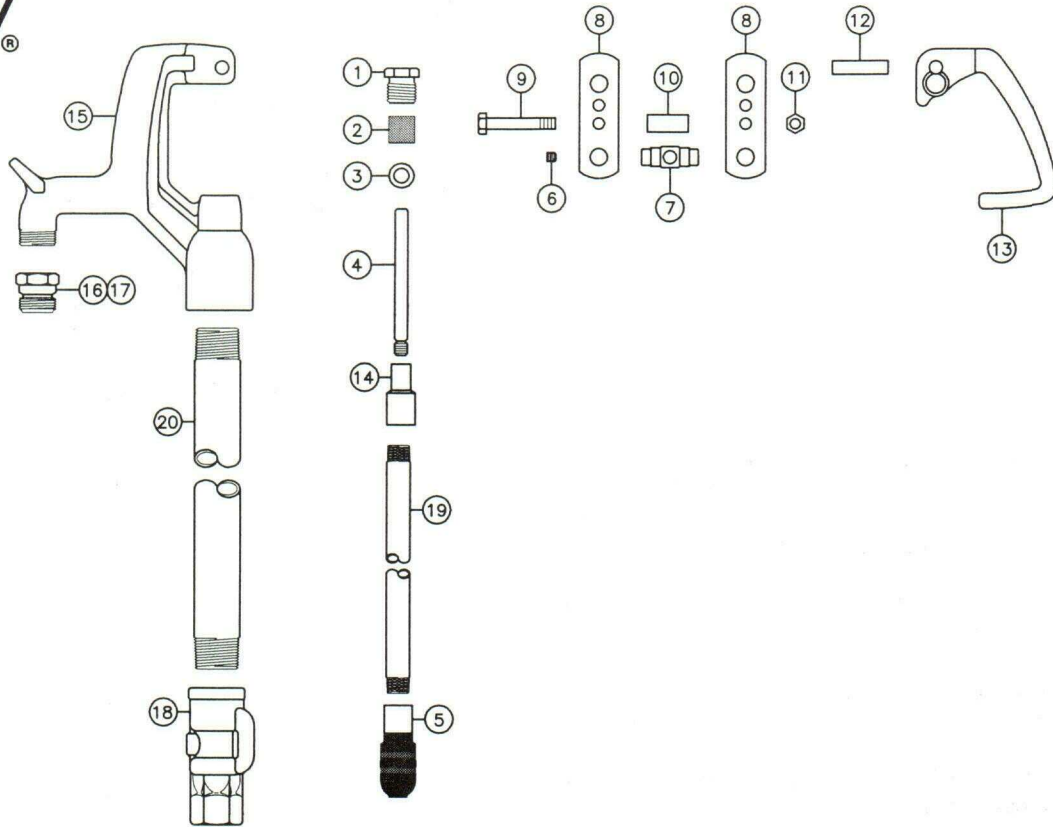

WOODFORD

MODEL W34 PARTS LIST

ITEM	PART #	DESCRIPTION	ITEM	PART #	DESCRIPTION
	15039	Head Assembly – Complete (Includes Items 1-16)	19	W34 – 3/8" OPERATING PIPE (Bury Depth & Length)	
1	10100	Packing Nut	10023	1' Bury (35 1/2" Long)	
2	10101	Packing	10024	2' Bury (47 1/2" Long)	
3	10102	Packing Support Washer	10025	3' Bury (59 1/2" Long)	
4	10104	Brass Rod Stem	10026	4' Bury (71 1/2" Long)	
5	10105	Plunger	10027	5' Bury (83 1/2" Long)	
6	10158	Pivot Set Screw	10028	6' Bury (95 1/2" Long)	
7	10159	Pivot	10029	7' Bury (107 1/2" Long)	
8	15050	Pivot Assembly (Includes Items 6&7)			
8	10144	Steel Link (2 Req'd)			
9	10157	Link Bolt			
10	10146	Link Spacer			
11	10206	Link Bolt Nut			
12	10142	Handle Pin			
13	10211	Handle			
14	10011	Reducing Coupling			
15	15021	Head & Nozzle Assembly (Includes Item 16)			
16	10004	3/4" Brass Hose Nozzle (Standard)			
17	10007	1" Brass Hose Nozzle (Optional)			
18	10018	Valve Body			