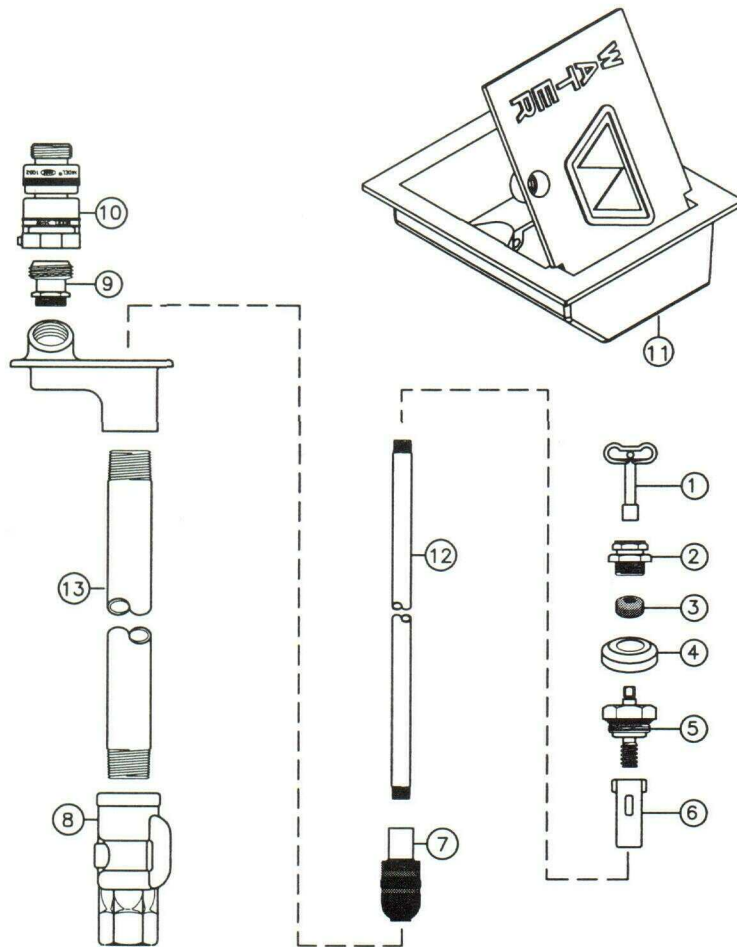

WOODFORD

MODEL Y95 PARTS LIST

ITEM	PART #	DESCRIPTION	ITEM	PART #	DESCRIPTION
1	50010	Long Tee Key	12	Y95 - 3/8" OPERATING PIPE (Bury Depth & Length)	
2	55112	Packing Nut Assembly	10031	1' Bury (4 1/8" Long)	
3	50024	Packing	10032	2' Bury (16 1/8" Long)	
4	51029	Head Nut Cover	10033	3' Bury (28 1/8" Long)	
5	55110	Head Nut Assembly	10034	4' Bury (40 1/8" Long)	
6	10109	Yoke Nut	10035	5' Bury (52 1/8" Long)	
7	10105	Plunger	10036	6' Bury (64 1/8" Long)	
8	10018	Valve Body	10037	7' Bury (76 1/8" Long)	
9	51052	Nozzle	13	Y95 - 1" PIPE CASING (Bury Depth & Length)	
10	75100	34HW Vacuum Breaker	10047	1' Bury (5" Long)	
11	55020	Box Assembly	10048	2' Bury (17" Long)	
	RK-Y95	Repair Kit (Includes Items 1-7)	10049	3' Bury (29" Long)	
			10050	4' Bury (41" Long)	
			10051	5' Bury (53" Long)	
			10052	6' Bury (65" Long)	
			10053	7' Bury (77" Long)	

For more information contact...

WOODFORD MANUFACTURING COMPANY

2121 Waynoka Road, Colorado Springs, Colorado 80915 • Phone: (719) 574-1101 • Fax: (719) 574-7621

To view our complete product line visit: www.woodfordmfg.com