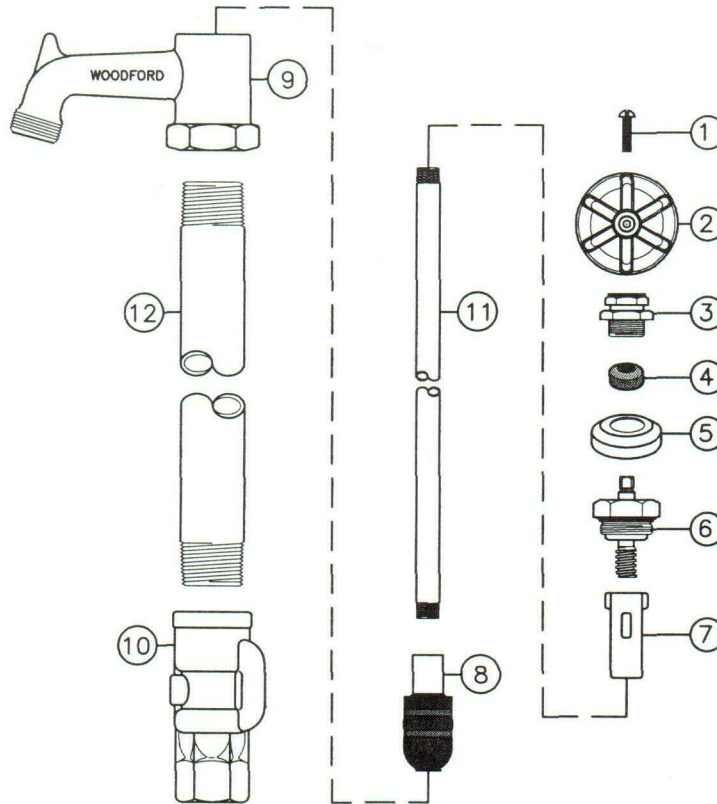

WOODFORD

MODEL W34 PARTS LIST

ITEM	PART #	DESCRIPTION	ITEM	PART #	DESCRIPTION
	15039	Head Assembly – Complete (Includes Items 1-16)	19	W34 – 3/8" OPERATING PIPE (Bury Depth & Length)	
1	10100	Packing Nut	10023	1' Bury (35 1/2" Long)	
2	10101	Packing	10024	2' Bury (47 1/2" Long)	
3	10102	Packing Support Washer	10025	3' Bury (59 1/2" Long)	
4	10104	Brass Rod Stem	10026	4' Bury (71 1/2" Long)	
5	10105	Plunger	10027	5' Bury (83 1/2" Long)	
6	10158	Pivot Set Screw	10028	6' Bury (95 1/2" Long)	
7	10159	Pivot	10029	7' Bury (107 1/2" Long)	
8	15050	Pivot Assembly (Includes Items 6&7)			
8	10144	Steel Link (2 Req'd)			
9	10157	Link Bolt			
10	10146	Link Spacer			
11	10206	Link Bolt Nut			
12	10142	Handle Pin			
13	10211	Handle			
14	10011	Reducing Coupling			
15	15021	Head & Nozzle Assembly (Includes Item 16)			
16	10004	3/4" Brass Hose Nozzle (Standard)			
17	10007	1" Brass Hose Nozzle (Optional)			
18	10018	Valve Body			

WOODFORD

MODEL Y30 PARTS LIST

ITEM	PART #	DESCRIPTION	ITEM	PART #	DESCRIPTION
1	30002	Handle Screw (brass)	11	Y30 - 3/8" OPERATING PIPE (Bury Depth & Length)	
	30121	Handle Screw (nickel)	10033	1' Bury (28 1/8" Long)	
2	50022	Wheel Handle (clear)	10034	2' Bury (40 1/8" Long)	
	50023	Wheel Handle (brown)	10035	3' Bury (52 1/8" Long)	
3	55112	Packing Nut Assembly (brass)	10036	4' Bury (64 1/8" Long)	
	55111	Packing Nut Assembly (chrome)	10037	5' Bury (76 1/8" Long)	
4	50024	Packing	10038	6' Bury (88 1/8" Long)	
5	51029	Head Nut Cover (brass)	10579	7' Bury (100 1/8" Long)	
	51030	Head Nut Cover (chrome)	12	Y30 - 1" PIPE CASING (Bury Depth & Length)	
6	55059	Head Nut Assembly	10049	1' Bury (29" Long)	
7	10109	Yoke Nut	10050	2' Bury (41" Long)	
8	10105	Plunger	10051	3' Bury (53" Long)	
9	50075	Head (brass)	10052	4' Bury (65" Long)	
	50076	Head (chrome)	10053	5' Bury (77" Long)	
10	10018	Valve Body	10054	6' Bury (89" Long)	
			10578	7' Bury (101" Long)	
	RK-Y30	Repair Kit (Includes Items 1-8)			