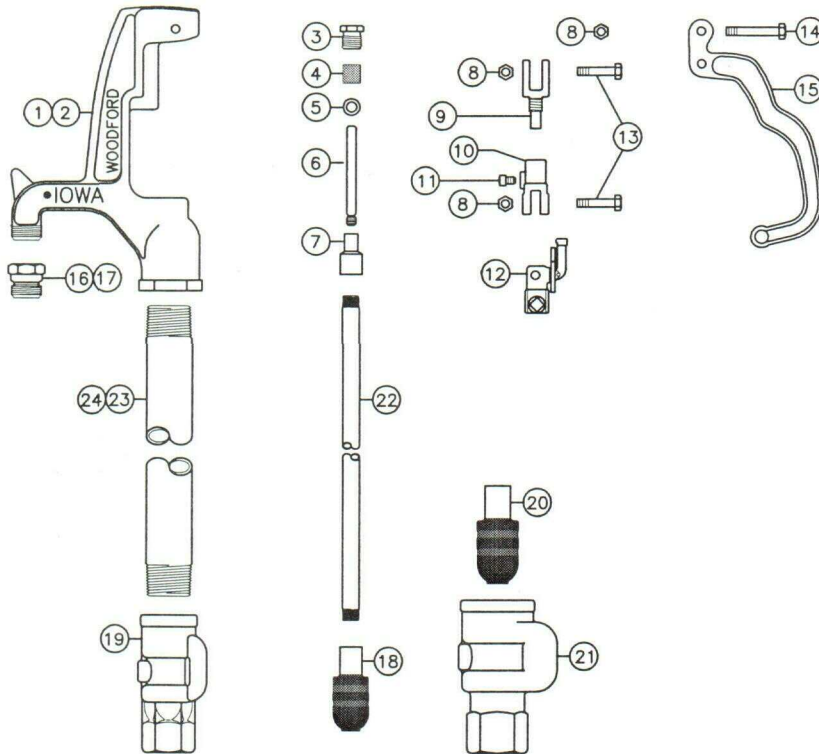

WOODFORD

MODEL Y34/Y1 PARTS LIST

ITEM	PART #	DESCRIPTION	ITEM	PART #	DESCRIPTION
	15003	Y34 Head Assembly (Includes Items 1, 3-15)			
	15001	Y1 Head Assembly (Includes Items 2, 3-15)			
1	15004	Y34 Head with 3/4" Nozzle			
2	15002	Y1 Head with 3/4" Nozzle			
3	10100	Packing Nut			
4	10101	Packing			
5	10102	Packing Support Washer			
6	10104	Brass Rod Stem			
7	10011	Reducing Coupling			
8	10206	Hex Nut			
9	10009	Upper Link			
10	15007	Lower Link (Includes Item 11)			
11	10019	Set Screw			
12	15008	Cam and Clevis Assembly			
13	10020	Link Bolt			
14	10021	Lever Bolt			
15	10008	Lever			
16	10004	3/4" Brass Hose Nozzle (Standard)			
17	10007	1" Brass Hose Nozzle (Optional)			
18	10105	Y34 Plunger			
19	10018	Y34 Valve Body (3/4" NPT Inlet)			
20	10106	Y1 Plunger			
21	10017	Y1 Valve Body (1" NPT Inlet)			
	RK-Y34	Repair Kit (Includes Items 3-6 & 18)			
	RK-Y1	Repair Kit (Includes Items 3-6 & 20)			
	RK-YHL	Repair Kit (Includes Items 8-14)			
			25		Y34 & Y1 OPERATING PIPE (Bury Depth & Length)
				10023	1' Bury (35 1/2" Long)
				10024	2' Bury (47 1/2" Long)
				10025	3' Bury (59 1/2" Long)
				10026	4' Bury (71 1/2" Long)
				10027	5' Bury (83 1/2" Long)
				10028	6' Bury (95 1/2" Long)
				10029	7' Bury (107 1/2" Long)
				10030	8' Bury (119 1/2" Long)
				10089	9' Bury (131 1/2" Long)
				10090	10' Bury (143 1/2" Long)
			26		Y34 - 1" PIPE CASING (Bury Depth & Length)
				10039	1' Bury (35 1/2" Long)
				10040	2' Bury (47 1/2" Long)
				10041	3' Bury (59 1/2" Long)
				10042	4' Bury (71 1/2" Long)
				10043	5' Bury (83 1/2" Long)
				10044	6' Bury (95 1/2" Long)
				10045	7' Bury (107 1/2" Long)
				10046	8' Bury (119 1/2" Long)
				10069	9' Bury (131 1/2" Long)
				10070	10' Bury (143 1/2" Long)
			27		Y1 - 1 1/4" PIPE CASING (Bury Depth & Length)
				10055	1' Bury (35 1/2" Long)
				10056	2' Bury (47 1/2" Long)
				10057	3' Bury (59 1/2" Long)
				10058	4' Bury (71 1/2" Long)
				10059	5' Bury (83 1/2" Long)
				10060	6' Bury (95 1/2" Long)
				10061	7' Bury (107 1/2" Long)
				10062	8' Bury (119 1/2" Long)
				10063	9' Bury (131 1/2" Long)
				10064	10' Bury (143 1/2" Long)

For more information contact...

WOODFORD MANUFACTURING COMPANY

2121 Waynoka Road, Colorado Springs, Colorado 80915 • Phone: (719) 574-1101 • Fax: (719) 574-7621

To view our complete product line visit: www.woodfordmfg.com