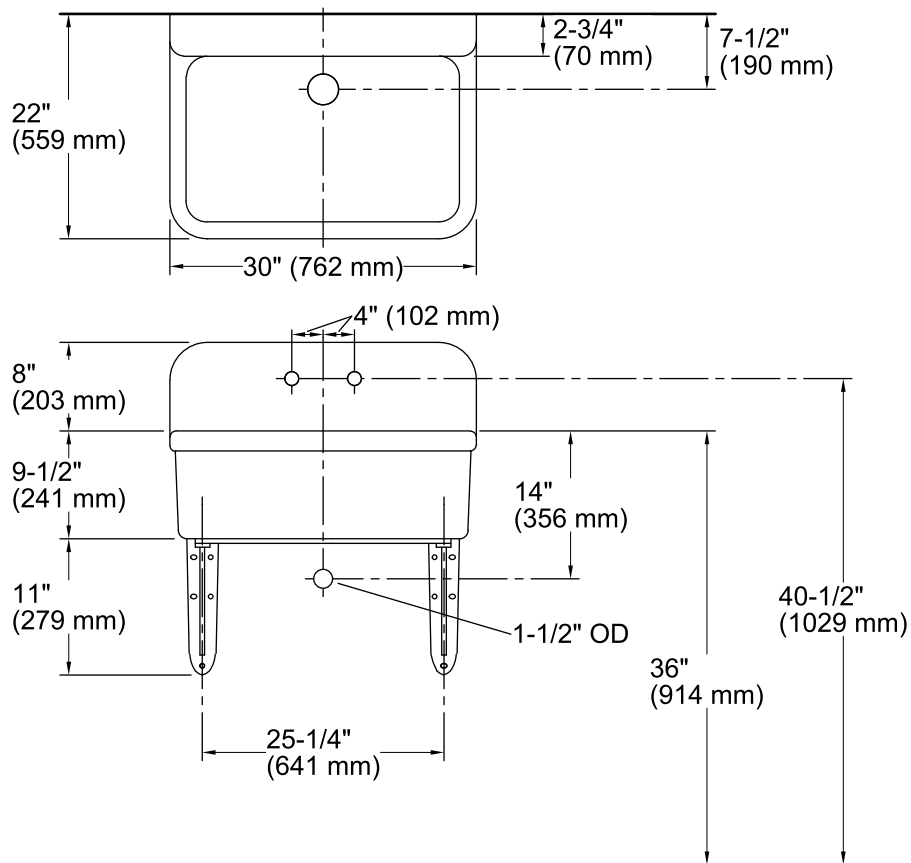

## Features

- Vitreous china.
- Wall-mount.
- Single basin.
- Rectangular basin.
- 8-inch centers.
- 30" (762 mm) x 22" (559 mm) x 8-5/8" (219 mm)

## Technical Information

All product dimensions are nominal.

Bowl configuration:	Single
Installation:	Wall-mount
Bowl area (Only)	Length: 28" (711 mm) Width: 18" (457 mm) Water depth: 8-5/8" (219 mm)
Number of deck holes:	2
Faucet hole(s):	1-3/8" (35 mm)
Drain hole:	2-1/4" (57 mm)