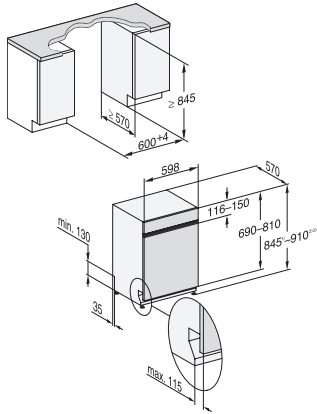

G 7936 SCi AutoDos
Semi-integrated dishwasher
- the Miele all-rounder for highest demands.

G7000, integrated dishwasher, XXL, 60cm (installation drawing)

1) Plinth height 35-155 mm, 2) Plinth height 100-220 mm,
3) Appliance height max. 970 mm with plinth height
conversion kit (Mat.-Nr. 6.394.761), ,