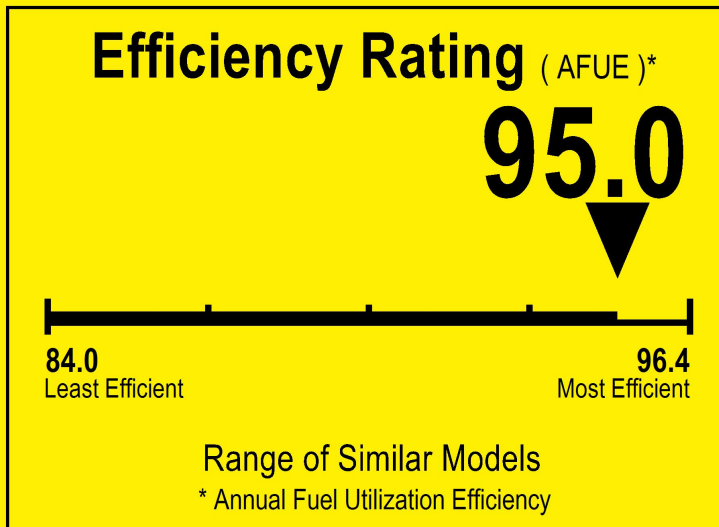

U.S. Government

Federal law prohibits removal of this label before consumer purchase.

ENERGYGUIDE

Boiler
Water
Natural Gas, Propane Gas

WEIL-MCLAIN
Model SIMPLICITY 110-*

For energy cost info, visit
productinfo.energy.gov