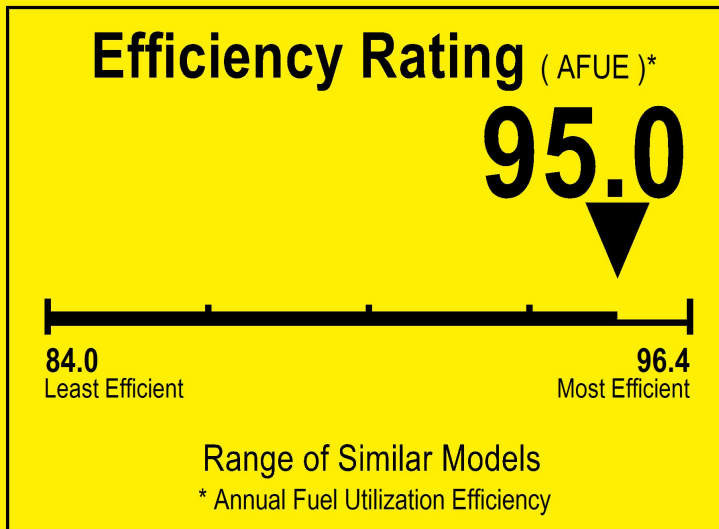

# ENERGYGUIDE

Boiler  
Water  
Natural Gas, Propane Gas

WEIL-MCLAIN  
Model SIMPLICITY 150-\*

For energy cost info, visit  
[productinfo.energy.gov](http://productinfo.energy.gov)