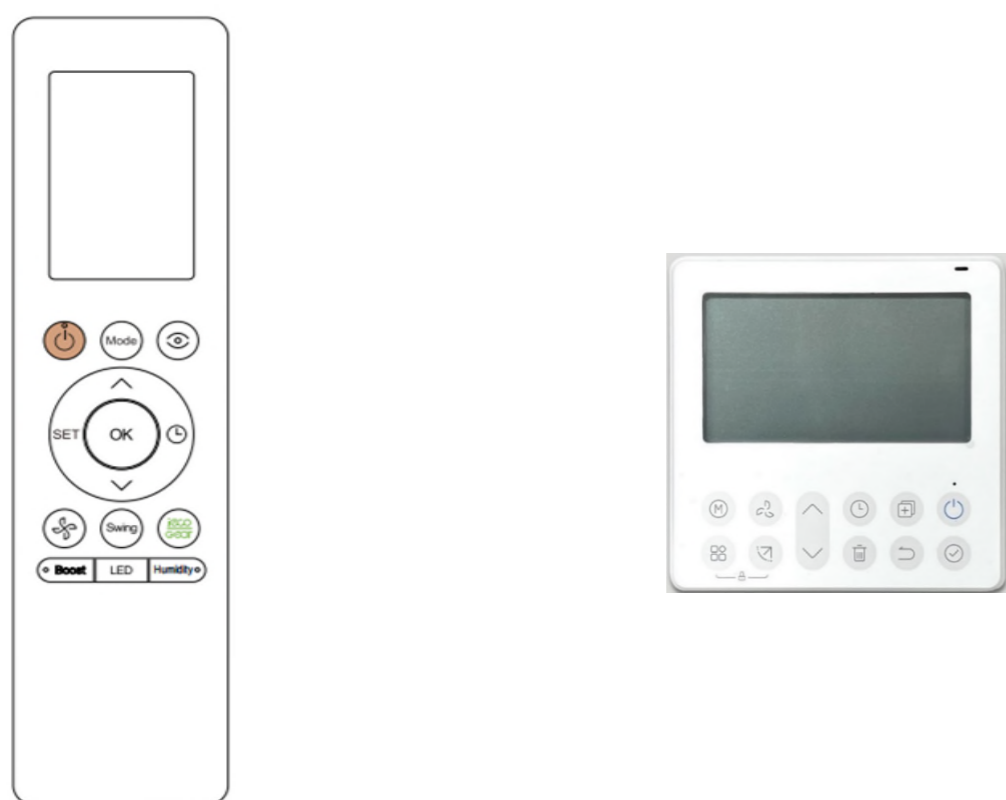

CONTROLS		
Standard	Wireless Remote Controller (°F/°C Convertible)	
Optional	Wired Remote Control 7 Day Programmable	KSACN1401AAA
	Wired Remote Control with Timer Function	KSACN1201AAA
	Wi-Fi™ Kit High Wall	KSAIF0701AAA
	24V Mini Interface	KSAIC0601230

Puron Advance™