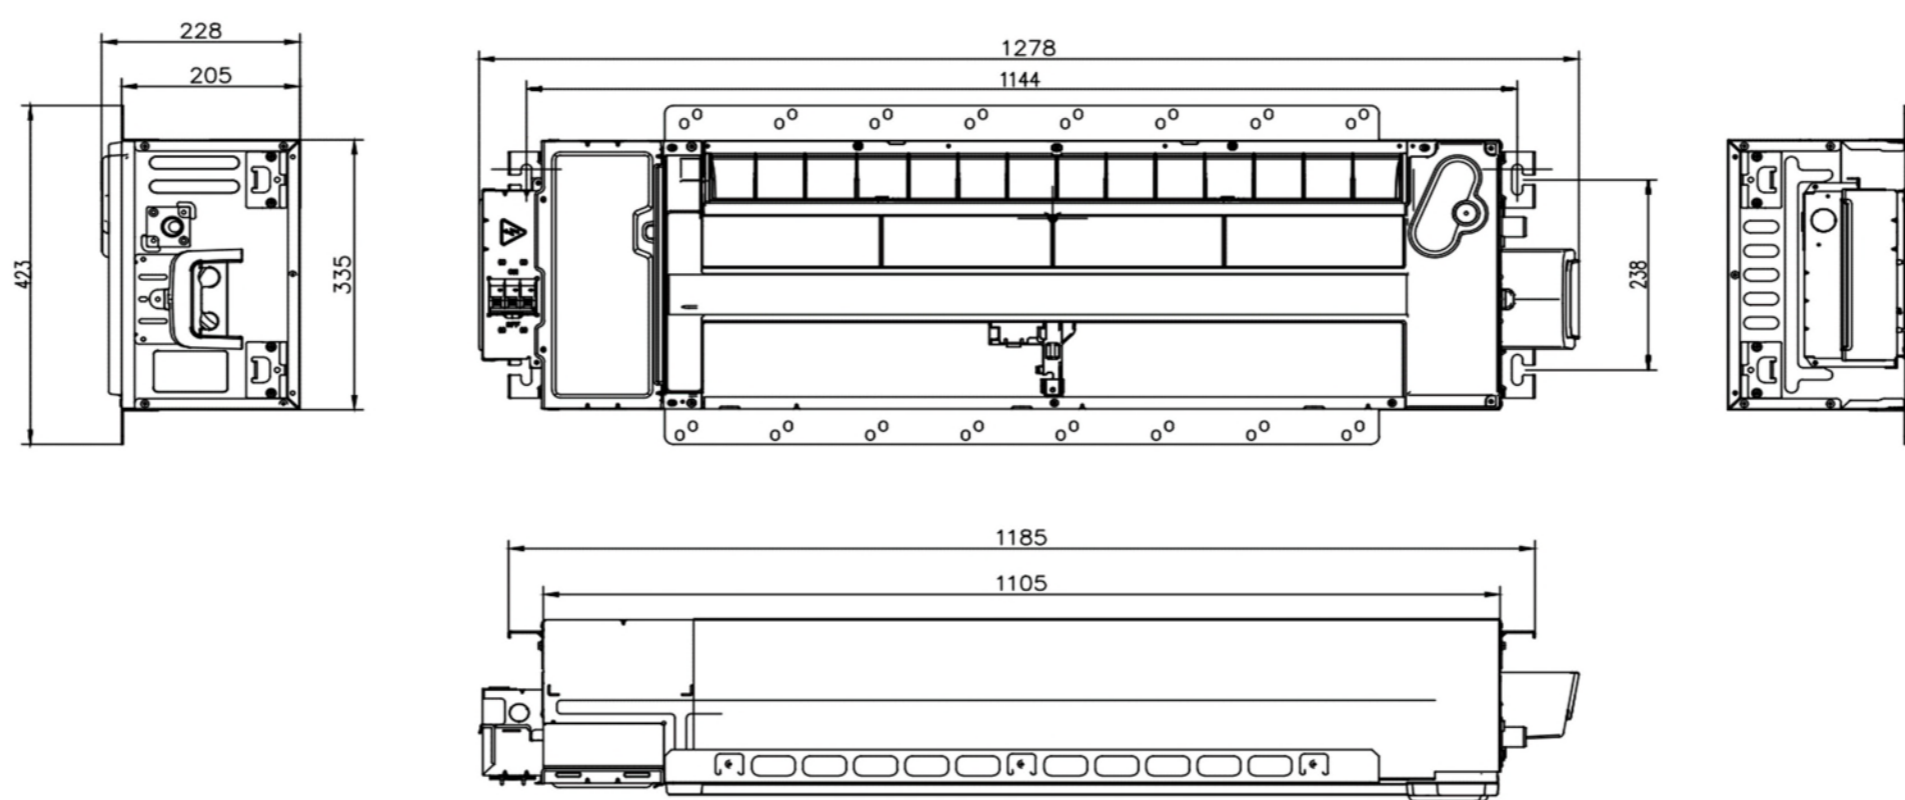

NOTE: Images for illustration purposes only. Actual models may be slightly different.

INDOOR UNIT DIMENSIONS				
Capacity	Unit	W	D	H
6K ~ 18K	mm	1278	335	228
	inch	50.31	13.19	8.98

45MCCAQ06XA3			
<b>System</b>	Indoor Model #	45MCCAQ06XA3	
	Indoor Size	6000	
<b>Electrical</b>	Voltage, Phase, Cycle	V/Ph/Hz	208-230/1/60
	Power Supply	Indoor unit powered by outdoor unit	
	MCA	A.	3
<b>Operating Range</b>	Cooling Indoor DB Min - Max	°F(°C)	60~90(16~32)
	Heating Indoor DB Min - Max	°F(°C)	32~86(0~30)
<b>Indoor Coil</b>	Face Area	Sq. Ft.	2.81
	No. Rows		2
	Fins per inch		20
	Circuits		3
<b>Indoor Unit</b>	Number of Fan Speeds		1024/944/784
	Airflow (highest to lowest)	CFM	294.12/258.82/235.29
	Sound Pressure (highest to lowest)	dB(A)	37.5/35.5/32.5/23.5
	Moisture Removal	L/h	0.34
	Air Throw Data	ft(m)	22.97(7)
<b>Dimensions</b>	Height	in (mm)	21.85(555)
	Width	in (mm)	30.12(765)
	Depth	in (mm)	11.93(303)
	Net Weight	lbs (kg)	62.17(28.2)
	Shipping Height	in (mm)	24.02(610)
	Shipping Width	in (mm)	34.92(887)
	Shipping Depth	in (mm)	13.27(337)
	Shipping Net Weight	lbs (kg)	67.68(30.7)