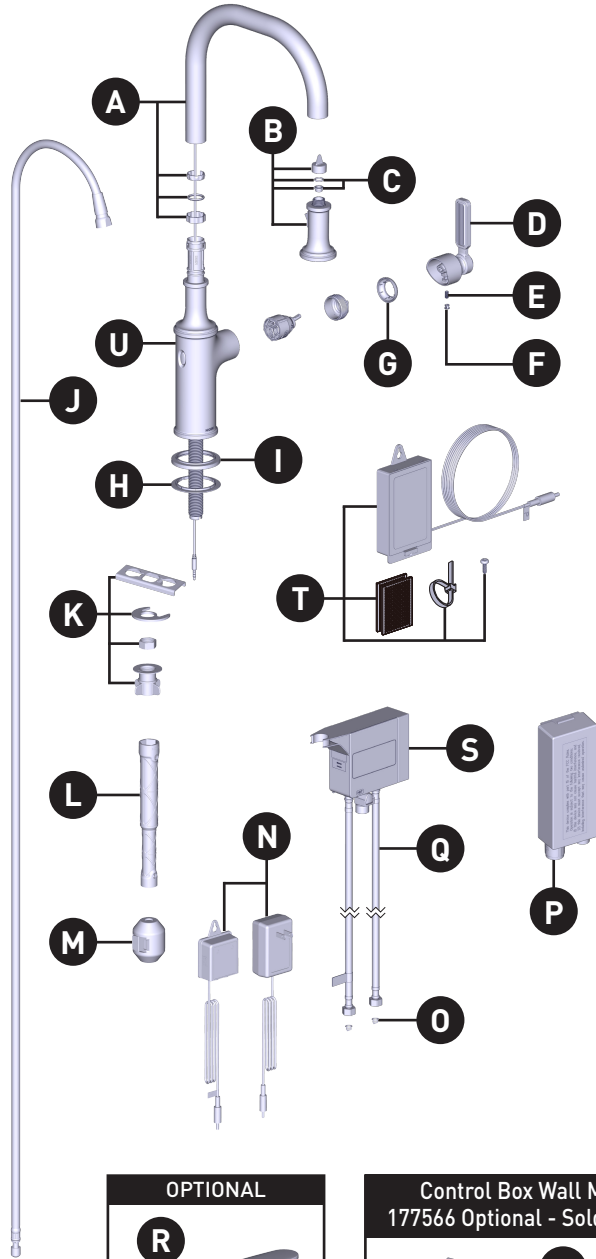

SMYTH™ Motionsense Wave™

Hands-Free, Single-Handle
High Arc Pulldown Kitchen Faucet
7770EW Series

ORDER BY PART NUMBER

ID	Kit Number	Finish
*A	218084	See Below
*B	218089	See Below
C	158550	N/A
*D	218085	See Below
E	155023	N/A
*F	152859	See Below
*G	160660	See Below
H	195362	Spot Resist Stainless/ Polished Nickel/ Bronzed Gold
	195362BL	Matte Black
*I	218087	See Below
J	150259	N/A
K	177570	N/A
L	118305	N/A
M	125989	N/A
N	169031	N/A
O	197171	N/A
P	188031	N/A
Q	177572	N/A
*R	141002	See Below
S	177569	N/A
T	177567	N/A
*U	218090 (A,D,E,F,G, H,I,K,L included in U)	See Below
V	177566	N/A

*Finish Determined by Suffix

Finish	Description
SRS	Spot Resist Stainless
BL	Matte Black
NL	Polished Nickel
BZG	Bronzed Gold