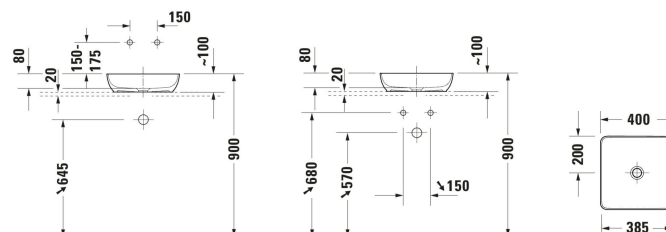

Sivida Washbowl # 266001..00 / 266001..00 / 266001..00 / 266001..00

|< 400 mm >|

Washbowl	Dimension	Weight	Order number
DuroCast Plus, Square, Number of washing areas: 1 Middle, Overflow: No, 400 mm			
<b>Colors</b>			
32 White Satin Matt FG Interior Pale Green Matt / Exterior White Matt FH Interior White Matt / Exterior Pale Green Matt FI Dark Grey Matt			
<b>Variant</b>			
White Satin Matt	400x105 mm	7.000 kg	266001..00
Interior colour Pale Green Matt, Exterior colour White Satin Matt	400x105 mm	7.000 kg	266001..00
Interior colour White Satin Matt, Exterior colour Pale Green Matt	400x105 mm	7.000 kg	266001..00
Interior colour White Satin Matt, Exterior colour Dark grey Matt	400x105 mm	7.000 kg	266001..00
<b>Accessory</b>			
Slotted waste washbasin without overflow, Material drain covers: Brass, Diameter: 72 mm	Ø 72 mm	0.315 kg	005024
<b>Suitable products</b>			
Console Number of cut-outs: 1, Number of washing areas: 1, Incl. console supports: No, 820 x 510 mm	820 x 510 mm		267011 3/H
Console Number of cut-outs: 1, Number of washing areas: 1, Incl. console supports: No, 680 x 500 mm	680 x 500 mm		267000 3/H
Console Number of cut-outs: 1, Number of washing areas: 1, Incl. console supports: No, 620 x 510 mm	620 x 510 mm		267010 3/H
Console Number of cut-outs: 2, Number of washing areas: 2, Incl. console supports: No, 1610 x 510 mm	1610 x 510 mm		267015 3/H
Console Number of cut-outs: 2, Number of washing areas: 2, Incl. console supports: No, 1410 x 510 mm	1410 x 510 mm		267014 3/H
Console Number of cut-outs: 1, Number of washing areas: 1, Incl. console supports: No, 1220 x 510 mm	1220 x 510 mm		267013 3/H
Console Number of cut-outs: 1, Number of washing areas: 1, Incl. console supports: No, 1020 x 510 mm	1020 x 510 mm		267012 3/H
Console Number of cut-outs: 2, Number of washing areas: 2, Incl. console supports: No, 1350 x 500 mm	1350 x 500 mm		267004 3/H