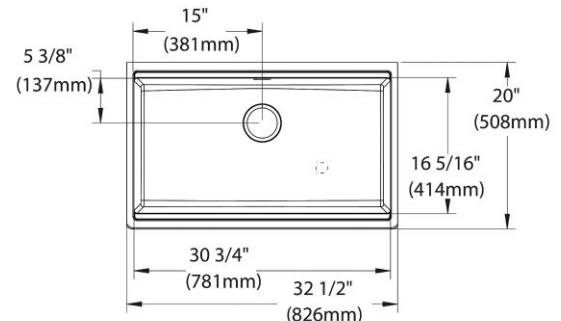

PART: _____ QTY: _____
PROJECT: _____
CONTACT: _____
DATE: _____
NOTES: _____
APPROVAL: _____

In keeping with our policy of continuing product improvement, Elkay reserves the right to change product specifications without notice. Please visit [elkay.com](#) for the most current version of Elkay product specification sheets. This specification describes an Elkay product with design, quality, and functional benefits to the user. When making a comparison of other producers' offerings, be certain these features are not overlooked. Latest version of the spec sheet available: <https://www.elkayfiles.com/spec-sheets/ELGRU1332WO_spec.pdf>