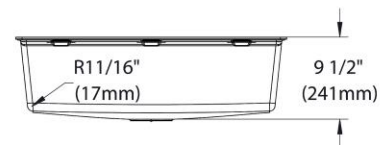

PART: _____ QTY: _____
PROJECT: _____
CONTACT: _____
DATE: _____
NOTES: _____
APPROVAL: _____

In keeping with our policy of continuing product improvement, Elkay reserves the right to change product specifications without notice. Please visit [elkay.com](#) for the most current version of Elkay product specification sheets. This specification describes an Elkay product with design, quality, and functional benefits to the user. When making a comparison of other producers' offerings, be certain these features are not overlooked. Latest version of the spec sheet available: <https://www.elkayfiles.com/spec-sheets/ELGRU1332WO_spec.pdf>