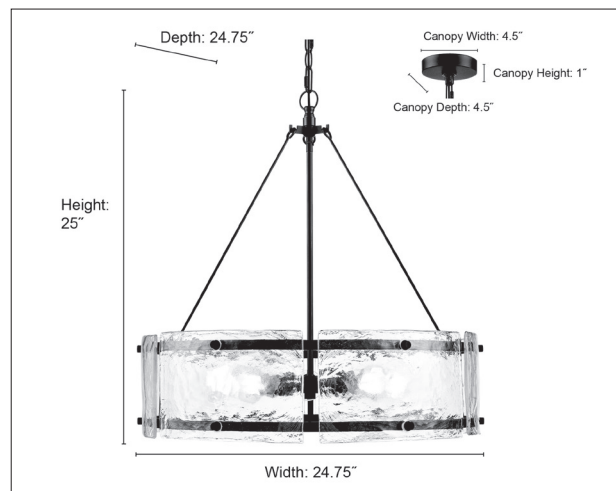

Millennium Lighting
105 Declaration Drive
McDonough, GA 30253
www.millenniumlighting.com