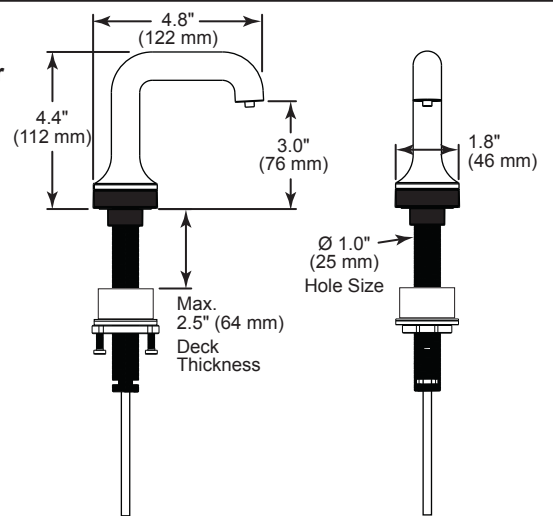

Single Hole Faucet without Black Spacer

Single Hole Faucet with Black Spacer

Hand Soap without Black Spacer

Hand Soap with Black Spacer

NOTICE Dimensions are for reference only. Measurements may vary ± 0.25" (6 mm).