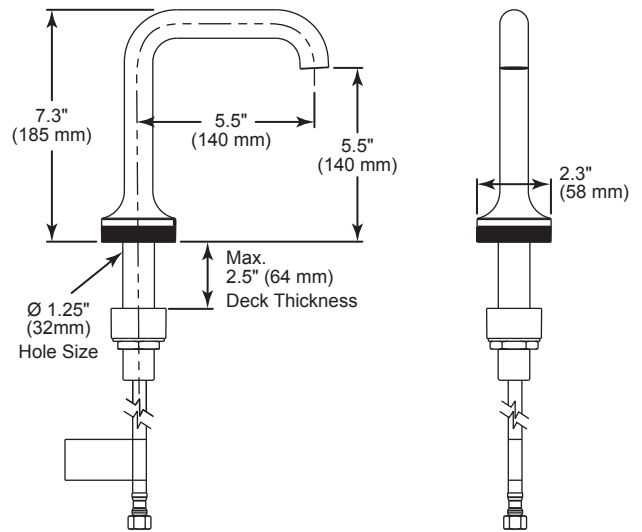

Single Hole Faucet without Black Spacer

Single Hole Faucet with Black Spacer

Hand Soap without Black Spacer

Hand Soap with Black Spacer

NOTICE Dimensions are for reference only. Measurements may vary ± 0.25" (6 mm).