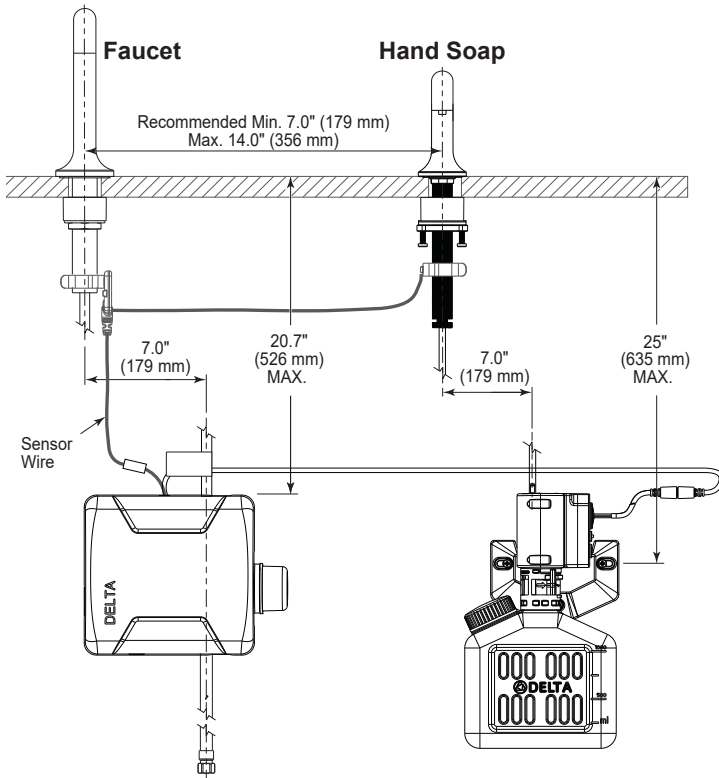

Single Hole Faucet without Black Spacer

Single Hole Faucet with Black Spacer

Hand Soap without Black Spacer

Hand Soap with Black Spacer

NOTICE Dimensions are for reference only. Measurements may vary ± 0.25" (6 mm).

Max. flow rates are at 60 psi (414 kPa).

WaterSense® is a registered trademark of the U.S. Environmental Protection Agency.

Delta Faucet Company reserves the right (1) to make changes in specifications and materials, and (2) to change or discontinue models, both without notice or obligation. See current full-line price book for finish options and product availability.

Masco Canada Limited
350 South Edgeware Rd, St Thomas, Ontario, Canada N5P 4L1
1-800-387-8277

810DPA90-SD

This spec was produced on June 06, 2024.

Driftex™ Series - Proximity® Faucet with Electronic Hand Soap System
810DPA90-SD

Hardwire Operated Control Box

Battery Operated Control Box

Hand Soap

NOTICE Dimensions are for reference only. Measurements may vary $\pm 0.25"$ (6 mm).
Max. flow rates are at 60 psi (414 kPa).

WaterSense® is a registered trademark of the U.S. Environmental Protection Agency.
Delta Faucet Company reserves the right (1) to make changes in specifications and materials, and (2) to change or discontinue models, both without notice or obligation. See current full-line price book for finish options and product availability.