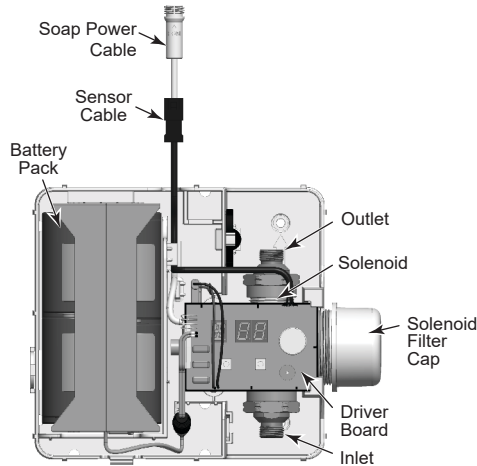

Battery Operated Control Box