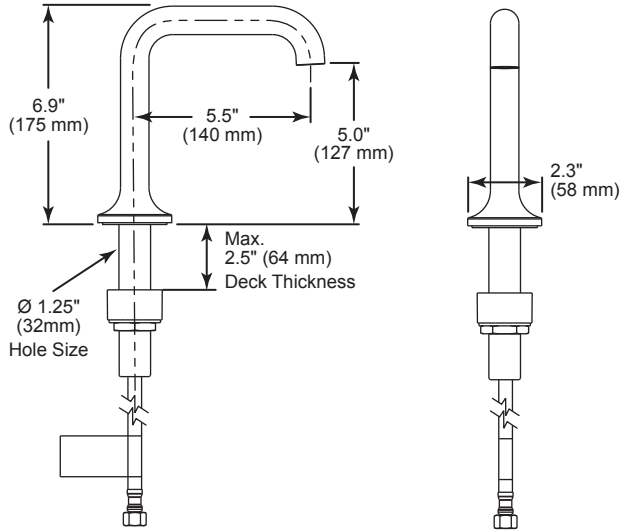

Single Hole Faucet without Black Spacer

Single Hole Faucet with Black Spacer

Hand Soap without Black Spacer

Hand Soap with Black Spacer

NOTICE Dimensions are for reference only. Measurements may vary ± 0.25" (6 mm).