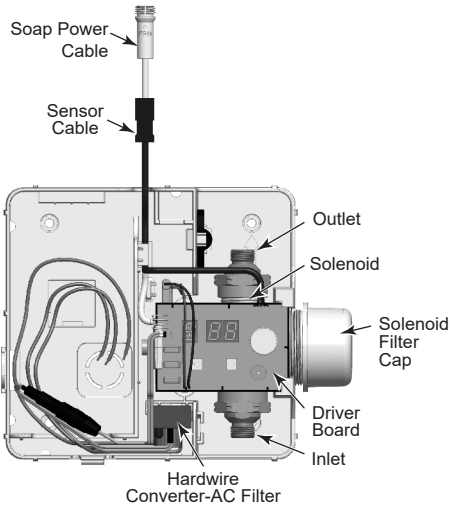

Masco Canada Limited
350 South Edgeware Rd, St Thomas, Ontario, Canada N5P 4L1
1-800-387-8277

810DPA90-SD

This spec was produced on June 06, 2024.

Driftex™ Series - Proximity® Faucet with Electronic Hand Soap System
810DPA90-SD

Hardwire Operated Control Box

Battery Operated Control Box

Hand Soap

NOTICE Dimensions are for reference only. Measurements may vary $\pm 0.25"$ (6 mm).
Max. flow rates are at 60 psi (414 kPa).

WaterSense® is a registered trademark of the U.S. Environmental Protection Agency.
Delta Faucet Company reserves the right (1) to make changes in specifications and materials, and (2) to change or discontinue models, both without notice or obligation. See current full-line price book for finish options and product availability.