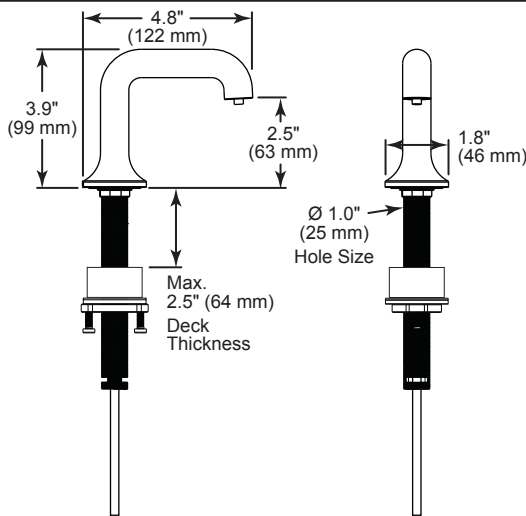

Single Hole Faucet without Black Spacer

Single Hole Faucet with Black Spacer

Hand Soap without Black Spacer

Hand Soap with Black Spacer

NOTICE Dimensions are for reference only. Measurements may vary ± 0.25" (6 mm).