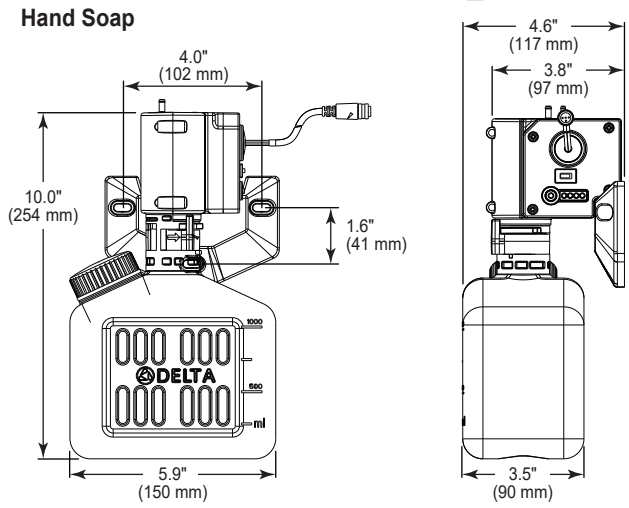

Driftex™ Series - Proximity® Faucet with Electronic Hand Soap System
810DPA90-SD