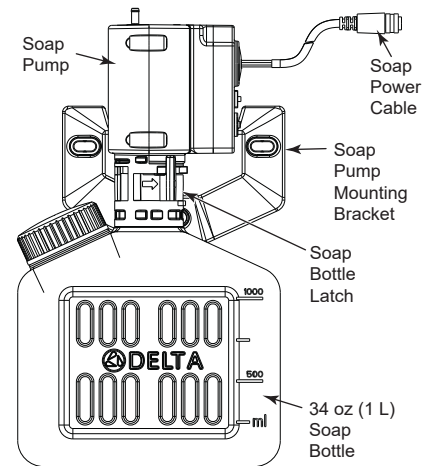

Masco Canada Limited
350 South Edgeware Rd, St Thomas, Ontario, Canada N5P 4L1
1-800-387-8277

810DPA90-SD

This spec was produced on June 06, 2024.

Driftex™ Series - Proximity® Faucet with Electronic Hand Soap System
810DPA90-SD

Hardwire Operated Control Box

Battery Operated Control Box

Hand Soap

NOTICE Dimensions are for reference only. Measurements may vary $\pm 0.25"$ (6 mm).
Max. flow rates are at 60 psi (414 kPa).

WaterSense® is a registered trademark of the U.S. Environmental Protection Agency.
Delta Faucet Company reserves the right (1) to make changes in specifications and materials, and (2) to change or discontinue models, both without notice or obligation. See current full-line price book for finish options and product availability.