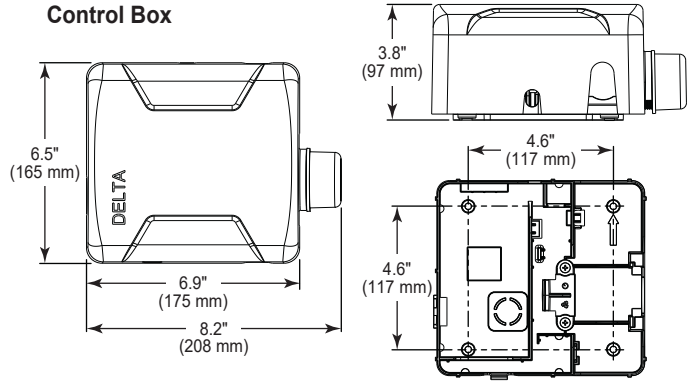

Driftex™ Series - Proximity® Faucet with Electronic Hand Soap System
810DPA90-SD