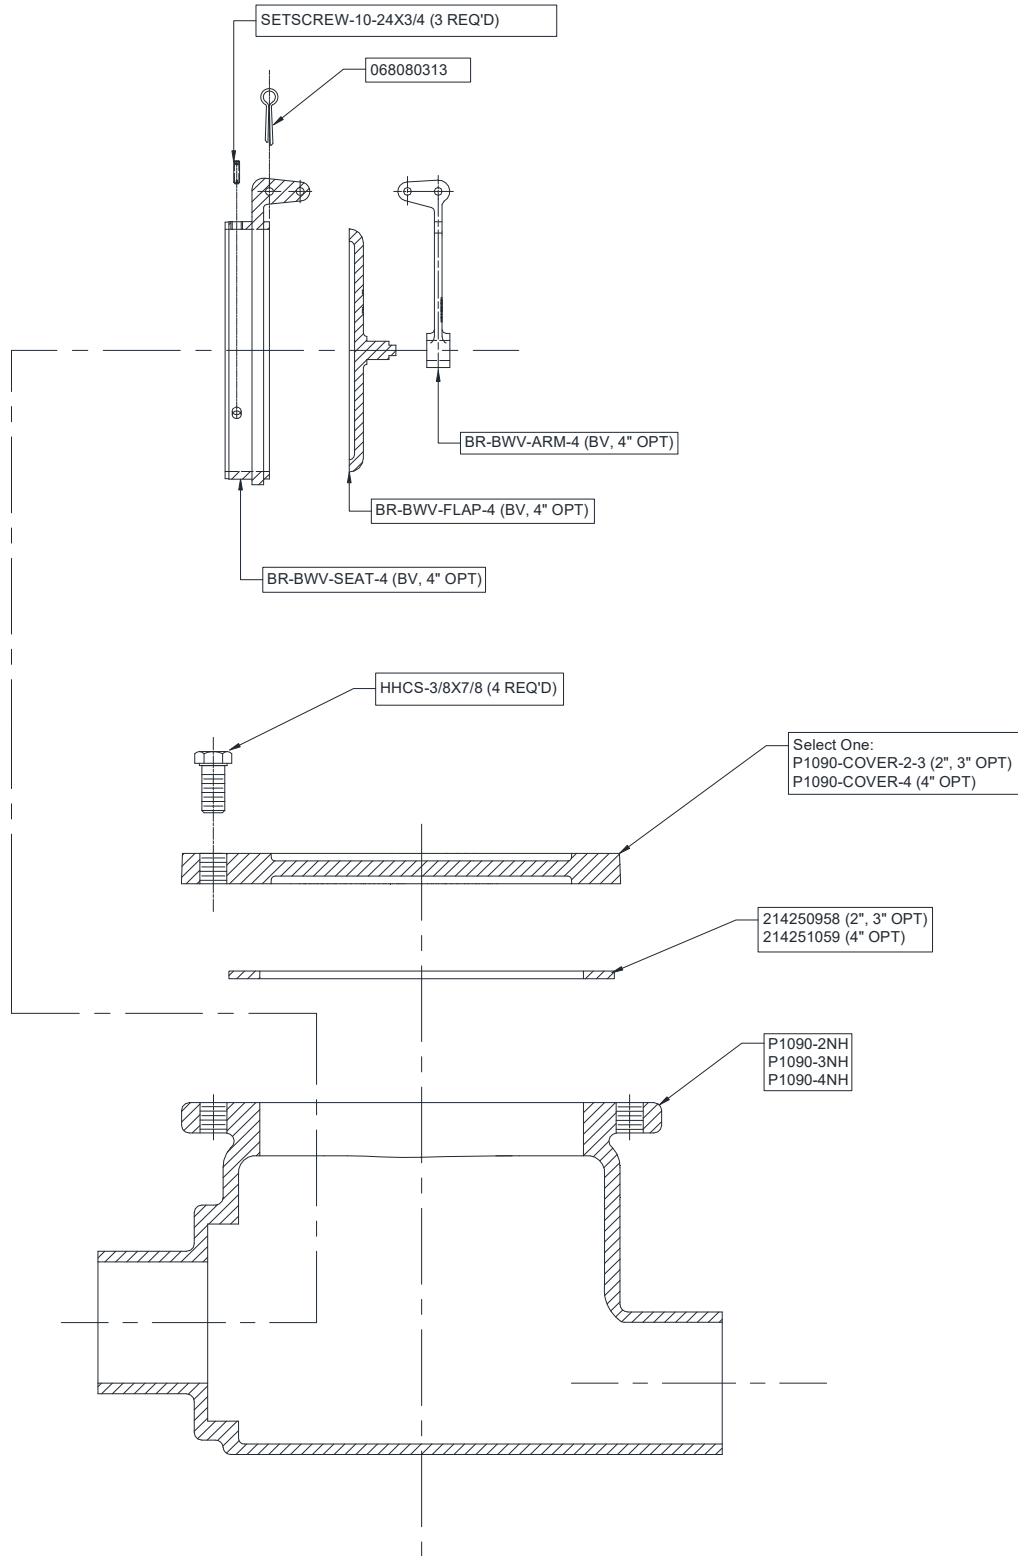

COMMON COMPONENTS
Z1090
BACKWATER VALVE, FLAPPER TYPE

Dimensional Data (inches and [mm]) are Subject to Manufacturing Tolerances and Change Without Notice

*Customer to Specify Size

COMMON COMPONENTS

Z1090-BP

BACKWATER VALVE, FLAPPER TYPE W/ BRONZE THREADED PLUG COVER

Dimensional Data (inches and [mm]) are Subject to Manufacturing Tolerances and Change Without Notice

*Customer to Specify Size

COMMON COMPONENTS

Z1090-BV

BACKWATER VALVE, FLAPPER TYPE W/ BRONZE FLAPPER VALVE

Dimensional Data (inches and [mm]) are Subject to Manufacturing Tolerances and Change Without Notice

*Customer to Specify Size