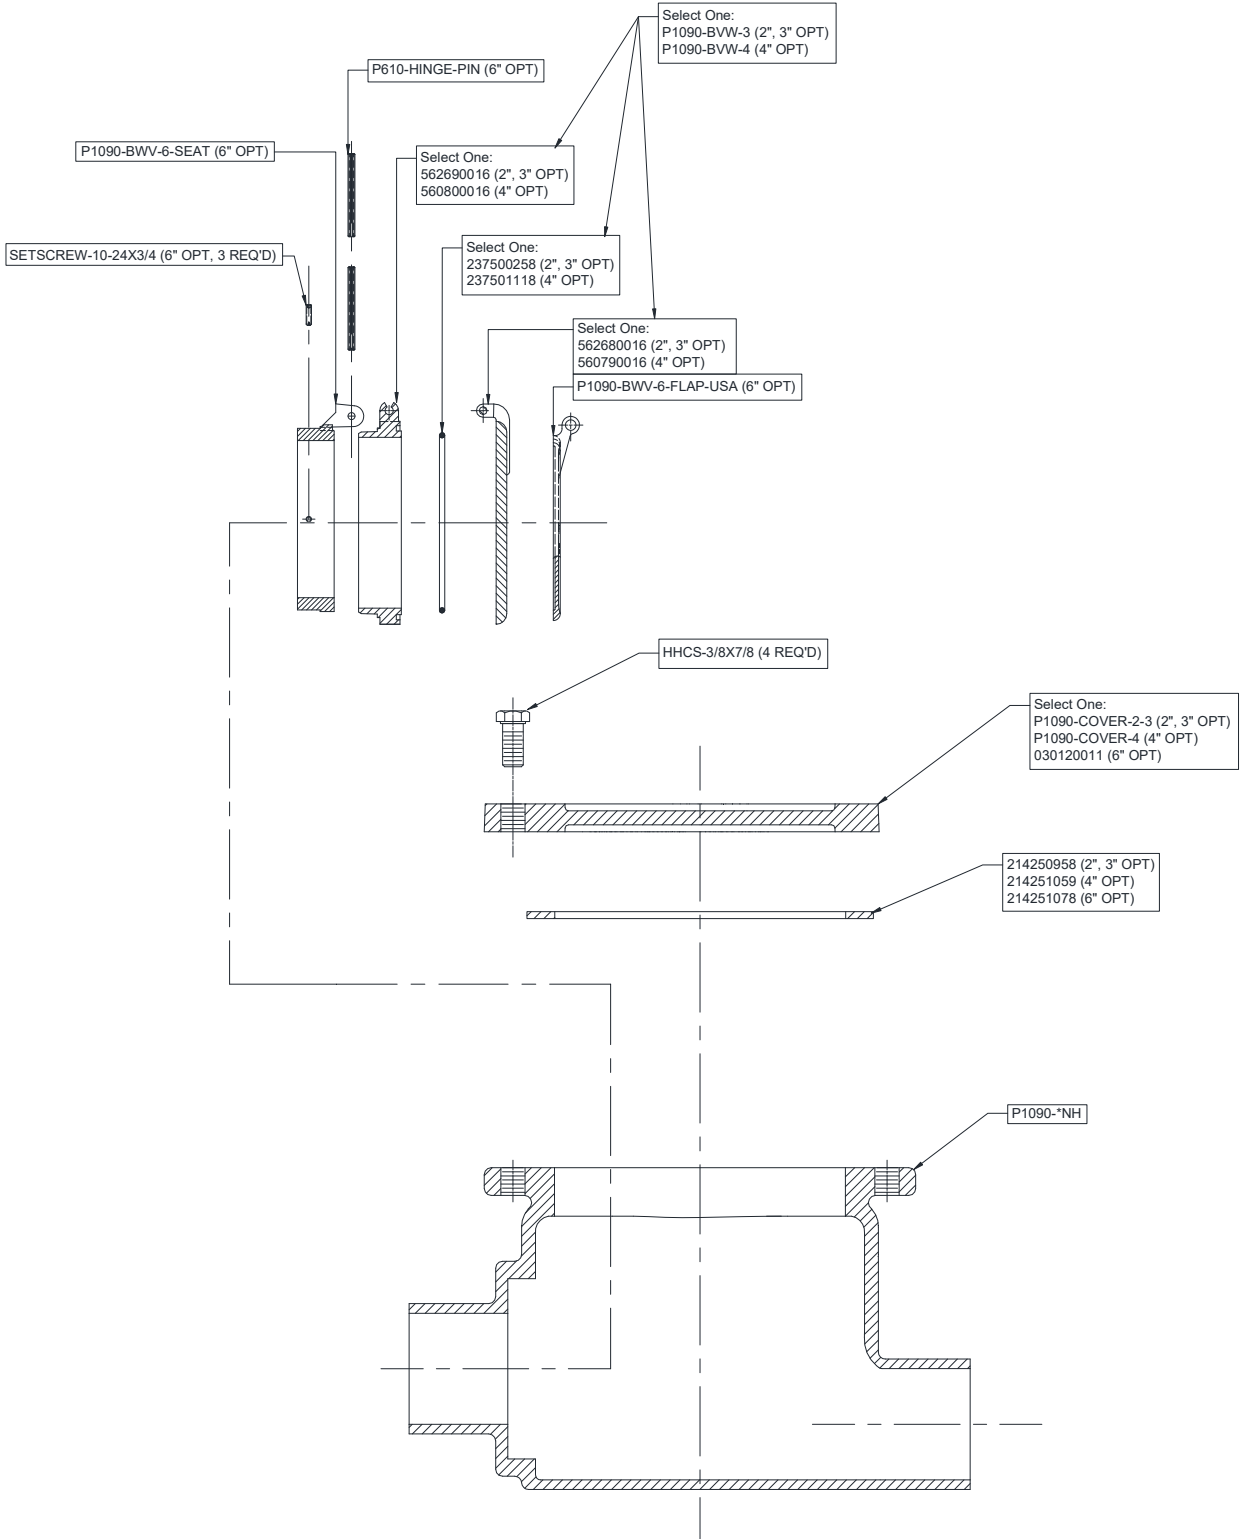

COMMON COMPONENTS
Z1090
BACKWATER VALVE, FLAPPER TYPE

Dimensional Data (inches and [mm]) are Subject to Manufacturing Tolerances and Change Without Notice

*Customer to Specify Size

COMMON COMPONENTS

Z1090-BP

BACKWATER VALVE, FLAPPER TYPE W/ BRONZE THREADED PLUG COVER

Dimensional Data (inches and [mm]) are Subject to Manufacturing Tolerances and Change Without Notice

*Customer to Specify Size

COMMON COMPONENTS

Z1090-BV

BACKWATER VALVE, FLAPPER TYPE W/ BRONZE FLAPPER VALVE

Dimensional Data (inches and [mm]) are Subject to Manufacturing Tolerances and Change Without Notice

*Customer to Specify Size