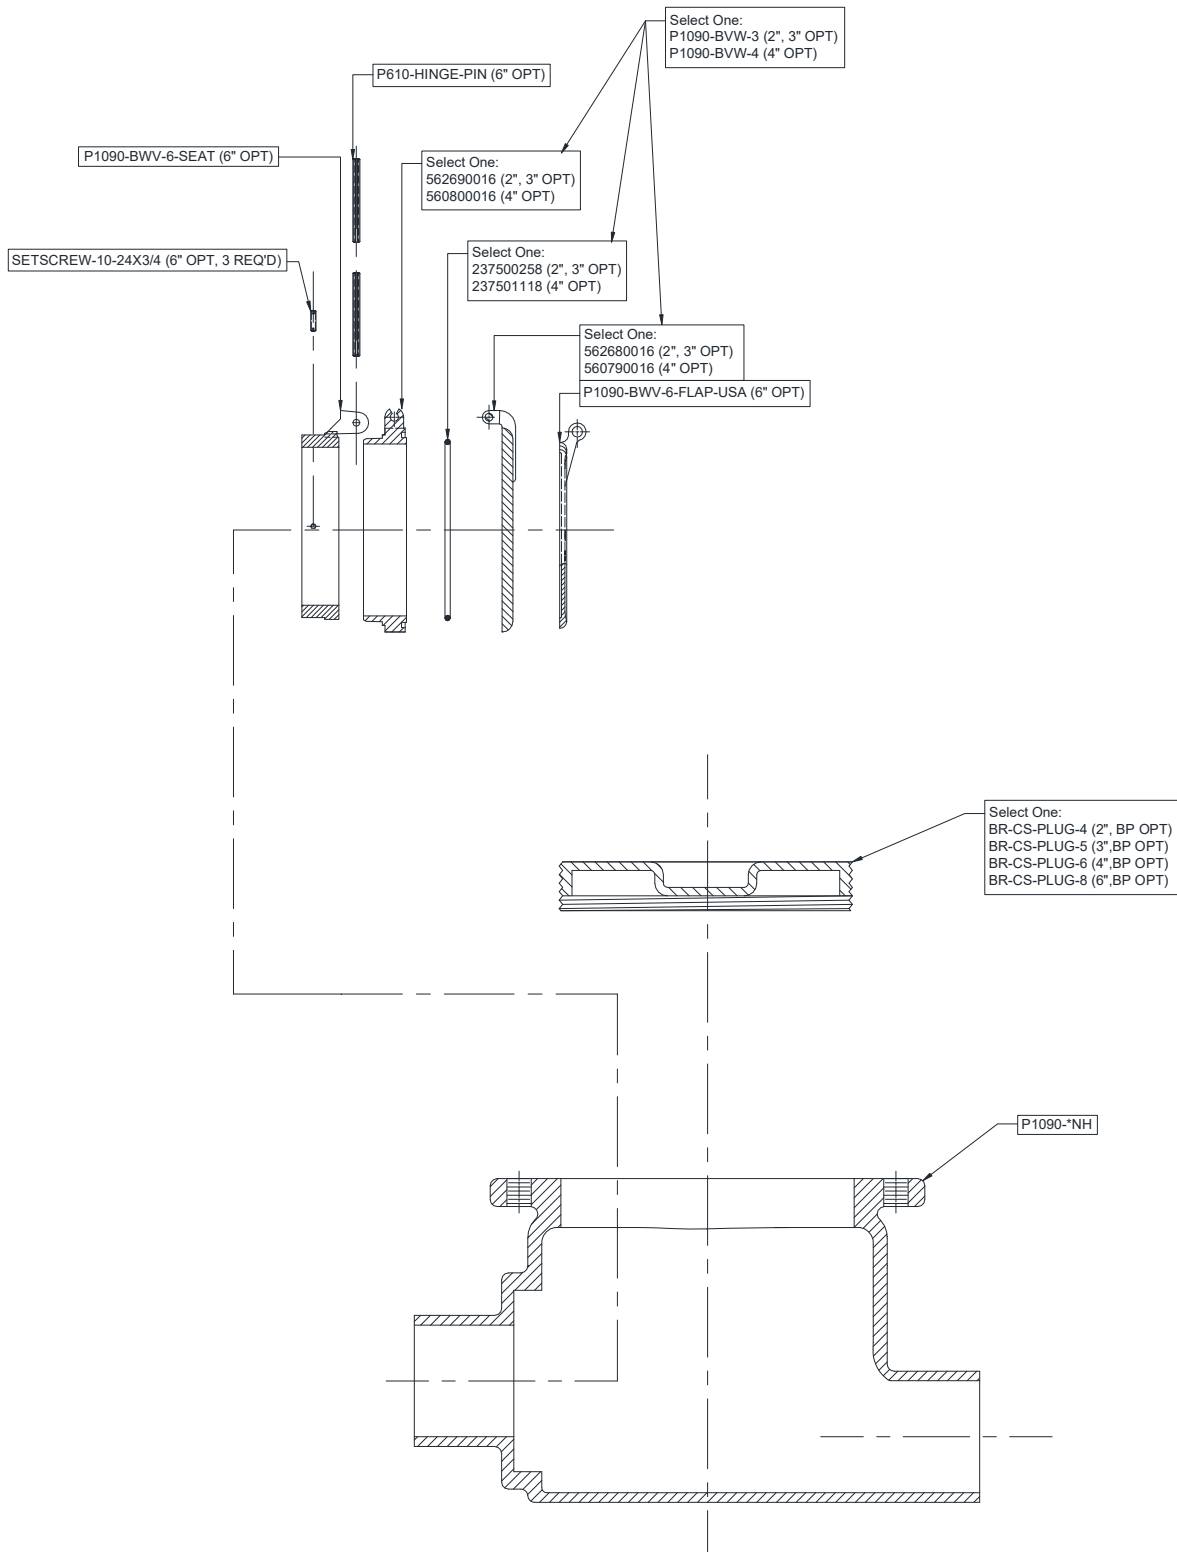

COMMON COMPONENTS
Z1090
BACKWATER VALVE, FLAPPER TYPE

Dimensional Data (inches and [mm]) are Subject to Manufacturing Tolerances and Change Without Notice

*Customer to Specify Size

COMMON COMPONENTS

Z1090-BP

BACKWATER VALVE, FLAPPER TYPE W/ BRONZE THREADED PLUG COVER

Dimensional Data (inches and [mm]) are Subject to Manufacturing Tolerances and Change Without Notice

*Customer to Specify Size

COMMON COMPONENTS

Z1090-BV

BACKWATER VALVE, FLAPPER TYPE W/ BRONZE FLAPPER VALVE

Dimensional Data (inches and [mm]) are Subject to Manufacturing Tolerances and Change Without Notice

*Customer to Specify Size