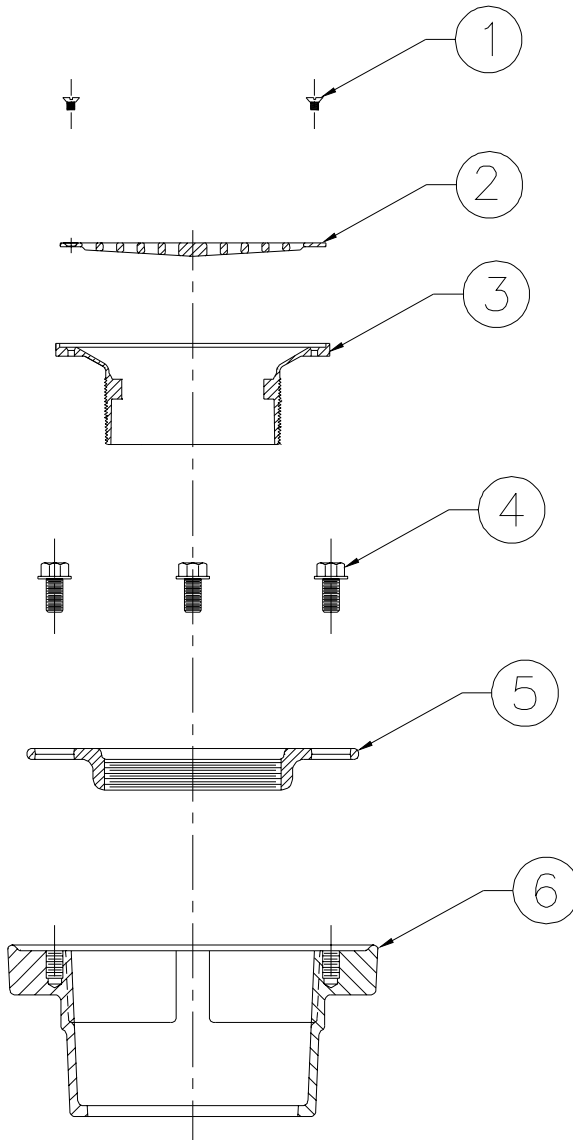

Z415B

BODY ASSEMBLY W/ "TYPE B" 6" [152] STRAINER EXPLODED PARTS LIST

Z415B PARTS LIST

Item	Name	Part Number	Quan.
1	#8-32 Mach. Screw	14855	3
2	6" [152] Strainer	46234	1
3	"Type B" Head	33161	1
4	3/8 Cap Screw	50535	4
5	Clamping Collar	47047	1
6	Body	55837	1

Form # FD28 Date: 10/12/04 C.N. No. 92656 Rev. B