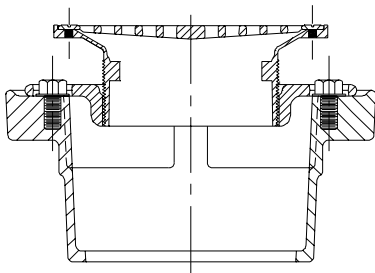

Z415B

BODY ASSEMBLY W/ "TYPE B" 6" [152] STRAINER EXPLODED PARTS LIST

Z415B PARTS LIST

Item	Name	Part Number	Quan.
1	#8-32 Mach. Screw	14855	3
2	6" [152] Strainer	46234	1
3	"Type B" Head	33161	1
4	3/8 Cap Screw	50535	4
5	Clamping Collar	47047	1
6	Body	55837	1