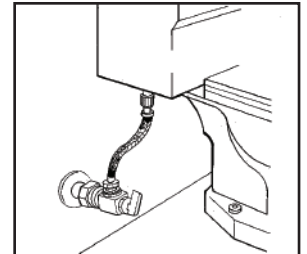

TECHNICAL SPECIFICATIONS TABLE

MATERIAL SPEC.

Working Pressure	160 psi maximum
Operating Temperature	33° F - 140° F
Tubing	Reinforced PVC
Nuts & End Fittings	Nickel Plated Brass
Washer	NSF 61 Compliant

COMPLIANCES/LISTINGS

IAPMO Certified
NSF Standard 61-Compliant
ASME A112.18.6

Part Number	Description	Length
SFT-109-PP		9"
SFT-112-PP	7/8" Soft Cone Ballcock	12"
SFT-116-PP	x	16"
SFT-120-PP	3/8" Flare	20"
SFT-309-PP		9"
SFT-312-PP	7/8" Soft Cone Ballcock	12"
SFT-316-PP	x	16"
SFT-320-PP	1/2" Flare	20"
SWC-106-PP		6"
SWC-109-PP	7/8" Soft Cone Ballcock	9"
SWC-112-PP	x	12"
SWC-116-PP	3/8" Soft Compression	16"
SWC-120-PP		20"
SWC-306-PP		6"
SWC-309-PP	7/8" Soft Cone Ballcock	9"
SWC-312-PP	x	12"
SWC-316-PP	1/2" Compression Soft	16"
SWC-320-PP	Cone	20"
SWC-406-PP		6"
SWC-409-PP	7/8" Soft Cone Ballcock	9"
SWC-412-PP	x	12"
SWC-416-PP	1/2" FIP Soft Cone	16"
SWC-420-PP		20"

LSP®
PRODUCTS GROUP

Specialty Products • Tech Specialties
• Aqua-Flo • Rapid-Fit

3689 Arrowhead Drive, Carson City, NV 89706

www.lspproducts.com

Phone: (800) 854-3215 Fax: (800) 243-1777

Content matter is subject to change at any time. It is the user's responsibility to ensure the most updated revisions are obtained.