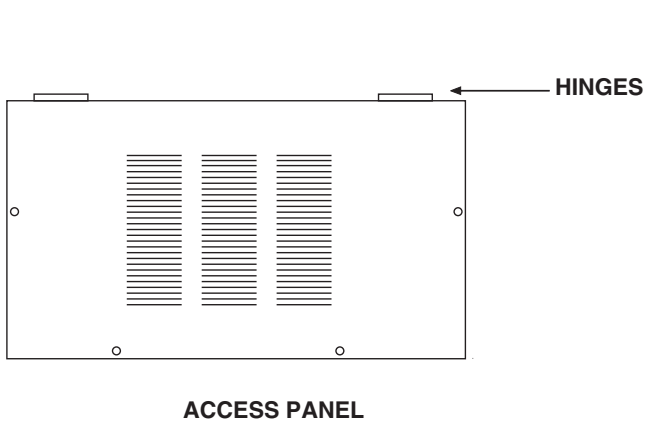

CEILING ACCESS PANELS

SOLID OR LOUVERED

First Co. access panels are available in three different styles and three sizes and are used for service access only (solid) or service/return air (louvered).

LOUVERED

(965, 966, 967, 967-4, 967-6, 967-8)

SOLID

(965-1, 966-1, 967-1, 963-1, 964-1, 967-5, 967-7)

captive screws now on all panels
(screws stay in panel when opened)

FEATURES:

- 1) **Louvered** models available for bottom return air.
- 2) **Hinged** panel is removable from frame and can be reversed for better clearance.
- 3) **Surface mount** - does not have to perfectly match opening.
- 4) **No frame screws** show after installation.
- 5) Heavy gauge **galvanized steel**.
- 6) Attractive **baked on white epoxy** coating can be latex painted in the field.
- 7) **Filter clips** on 965, 966 and 967, accept a 20 x 20 x 1 field-provided filter. 967-3 accepts 25 x 20 x 1 field-provided filter. 967-4 has a factory installed 10 x 65 x 1 filter (permanent)

CEILING ACCESS PANELS

PHYSICAL DATA

FOR FIRST CO. FAN COIL MODEL	DESCRIPTION (LOUVERED OR SOLID)	PANEL NUMBER	FRAME DIMENSIONS (OPENING)		FRAME DIMENSIONS (OUTSIDE)	
			A	B	E	F
18-24HX(C), 3-6HBC, 3-6PHBC, 3HH-8HH	LOUVERED	965	24-1/2	40	27-1/2	43
	SOLID	965-1				
25-30HX(C), 18/19CDX-HW(C), 18/19CDXQ(C), 8HBC, 8PHBC, 10HH	LOUVERED	966	24-1/2	46	27-1/2	49
	SOLID	966-1				
31-36HX(C), 24/25CDX-HW(C), 10HBC, 10PHBC, 12HH, 24/25CDXQ(C)	LOUVERED	967	24-1/2	52-1/2	27-1/2	55-1/2
	SOLID	967-1				
30CDXQ, 36CDXQ, 13HBC, 13PHBC, 30CDX-HW, 36CDX-HW	LOUVERED	967-4	24-1/2	67	27-1/2	70
	SOLID	967-5				
30CDX-HW-C, 30CDXQ-C 37HX(C)	LOUVERED	967-6	24-1/2	60	27-1/2	63
	SOLID	967-7				
36/37CDX-HW-C, 36/37CDXQ-C	LOUVERED	967-8	24-1/2	67	27-1/2	70
	SOLID	967-5				