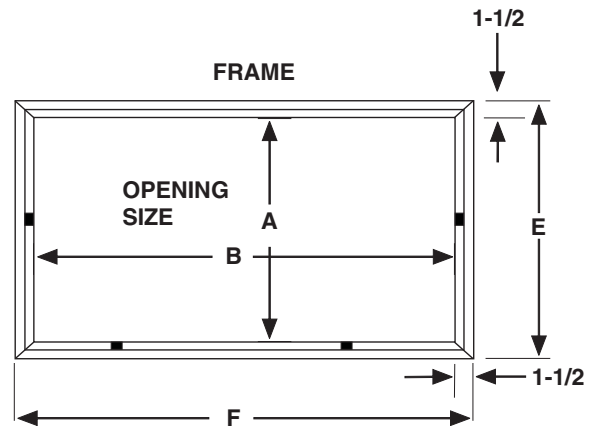

(965, 966, 967, 967-4, 967-6, 967-8)

SOLID

(965-1, 966-1, 967-1, 963-1, 964-1, 967-5, 967-7)

captive screws now on all panels
(screws stay in panel when opened)

FEATURES:

- 1) **Louvered** models available for bottom return air.
- 2) **Hinged** panel is removable from frame and can be reversed for better clearance.
- 3) **Surface mount** - does not have to perfectly match opening.
- 4) **No frame screws** show after installation.
- 5) Heavy gauge **galvanized steel**.
- 6) Attractive **baked on white epoxy** coating can be latex painted in the field.
- 7) **Filter clips** on 965, 966 and 967, accept a 20 x 20 x 1 field-provided filter. 967-3 accepts 25 x 20 x 1 field-provided filter. 967-4 has a factory installed 10 x 65 x 1 filter (permanent)

CEILING ACCESS PANELS

PHYSICAL DATA

FOR FIRST CO. FAN COIL MODEL	DESCRIPTION (LOUVERED OR SOLID)	PANEL NUMBER	FRAME DIMENSIONS (OPENING)		FRAME DIMENSIONS (OUTSIDE)	
			A	B	E	F
18-24HX(C), 3-6HBC, 3-6PHBC, 3HH-8HH	LOUVERED	965	24-1/2	40	27-1/2	43
	SOLID	965-1				
25-30HX(C), 18/19CDX-HW(C), 18/19CDXQ(C), 8HBC, 8PHBC, 10HH	LOUVERED	966	24-1/2	46	27-1/2	49
	SOLID	966-1				
31-36HX(C), 24/25CDX-HW(C), 10HBC, 10PHBC, 12HH, 24/25CDXQ(C)	LOUVERED	967	24-1/2	52-1/2	27-1/2	55-1/2
	SOLID	967-1				
30CDXQ, 36CDXQ, 13HBC, 13PHBC, 30CDX-HW, 36CDX-HW	LOUVERED	967-4	24-1/2	67	27-1/2	70
	SOLID	967-5				
30CDX-HW-C, 30CDXQ-C 37HX(C)	LOUVERED	967-6	24-1/2	60	27-1/2	63
	SOLID	967-7				
36/37CDX-HW-C, 36/37CDXQ-C	LOUVERED	967-8	24-1/2	67	27-1/2	70
	SOLID	967-5				