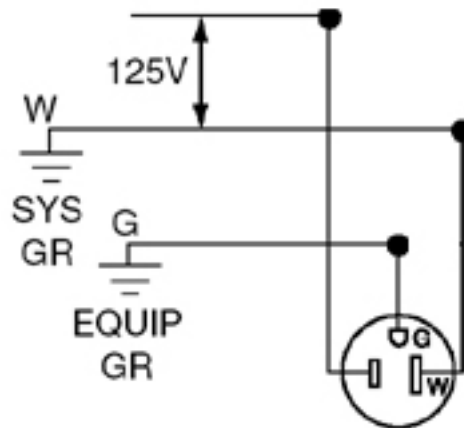

Item Description

1 GANG RECESSED SINGLE RECEPTACLE, 2-POLE, 3-WIRE, 15A-125V, NEMA 5-15R RESIDENTIAL GRADE. WITH CLOCK HANGER HOOK SUPPLIED. WHITE

Technical Information

Product Features

Grounding: Grounding

Feature: Clock

Amperage: 15 Amp

Voltage: 125 Volt

NEMA: 5-15R

Pole: 2

Wire: 3

Termination: Side

Face Material: Thermoplastic

Body Material: Thermoplastic

Strap Material: Steel

Color: White

Standards and Certifications: UL/CSA

Warranty: 2 Year Limited

Wiring Diagram

5-15R

SPECIFICATION SUBMITTAL