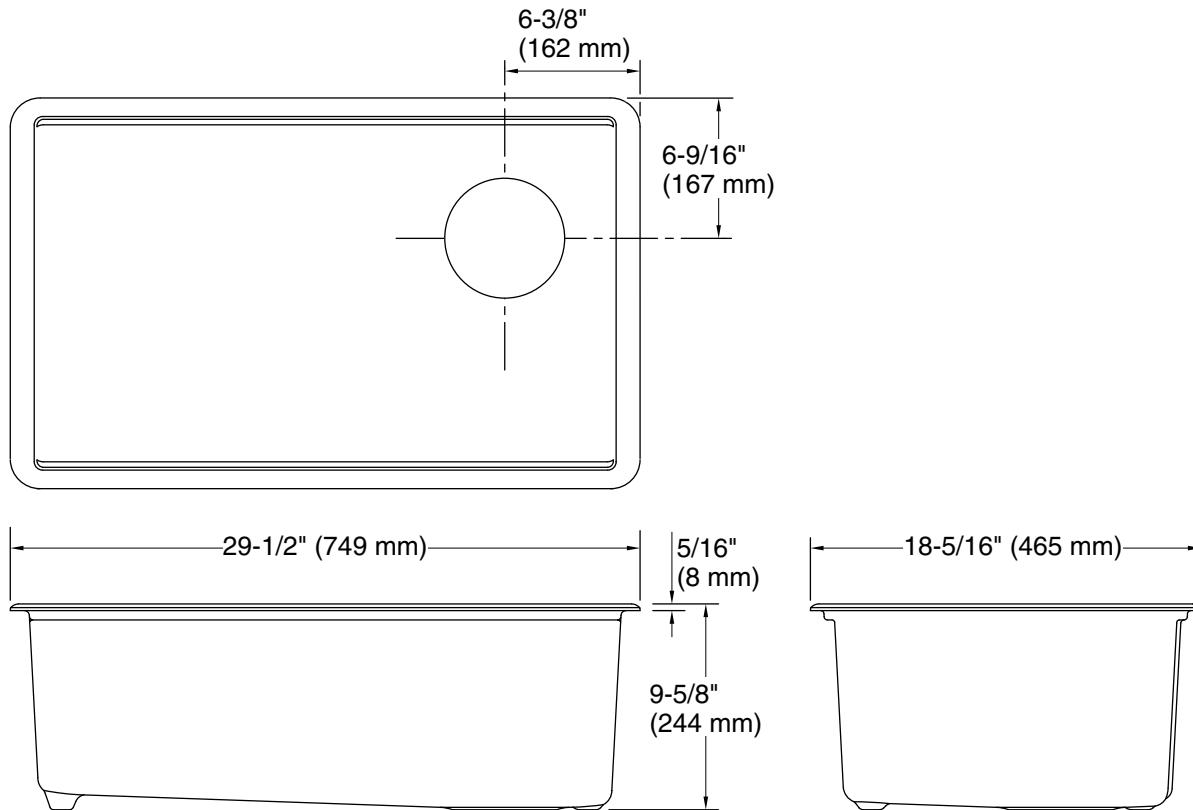

Technical Information

All product dimensions are nominal.

Basin configuration: Single Bowl

Min. base cabinet width: 33" (838 mm)

Bowl area: Length: 27-1/4" (692 mm)
Width: 15-9/16" (395 mm)
Bowl depth: 9" (229 mm)
Water depth: 9" (229 mm)

With overflow: No

Drain hole: 3-7/8" (98 mm)

Template: Undermount, 1552903-7, required, included

Notes

Install this product according to the installation instructions.