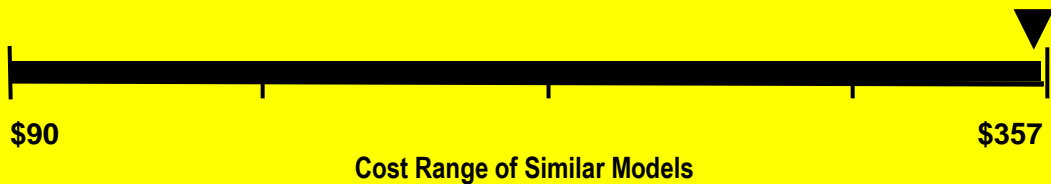

U.S. Government

Federal law prohibits removal of this label before consumer purchase.

ENERGYGUIDE

Water Heater - Electric

Ruud

Tank Size (Storage Capacity) : 27 gallons

PROE30 M2 RU95

Estimated Yearly Energy Cost

\$349

First Hour Rating

(How much hot water you get in the first hour of use)

very small	low 38 gallons	medium	high
------------	--------------------------	--------	------

Estimated Yearly Energy Use

- Your cost will depend on your utility rates and use.
- Cost range based only on models fueled by Electric with a very small first hour rating (less than 18 gallons).
- Estimated energy cost based on a national average Electric cost of
- Estimated yearly electric use: 2494 kWh