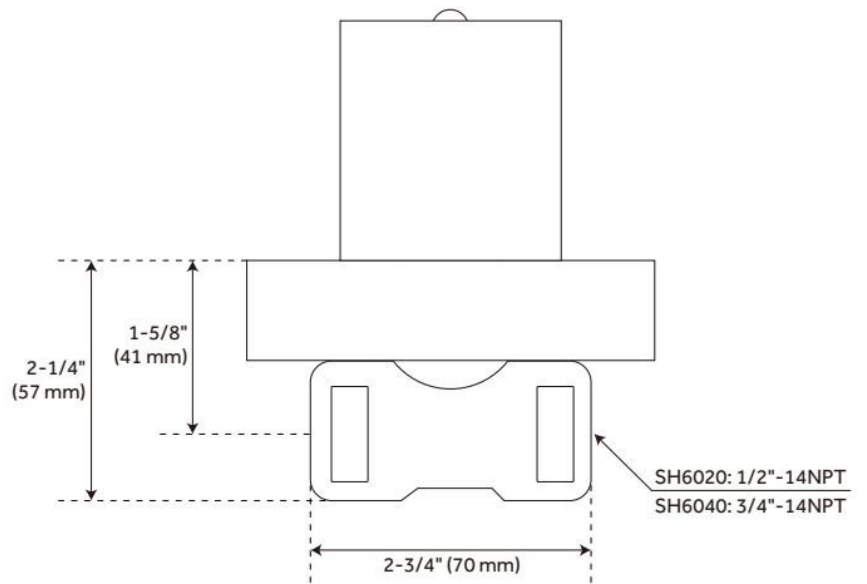

VOLUME CONTROL ROUGH-IN VALVE

SKU: 948546

Code: SH6020, SH6040

REVISED 5/31/2024