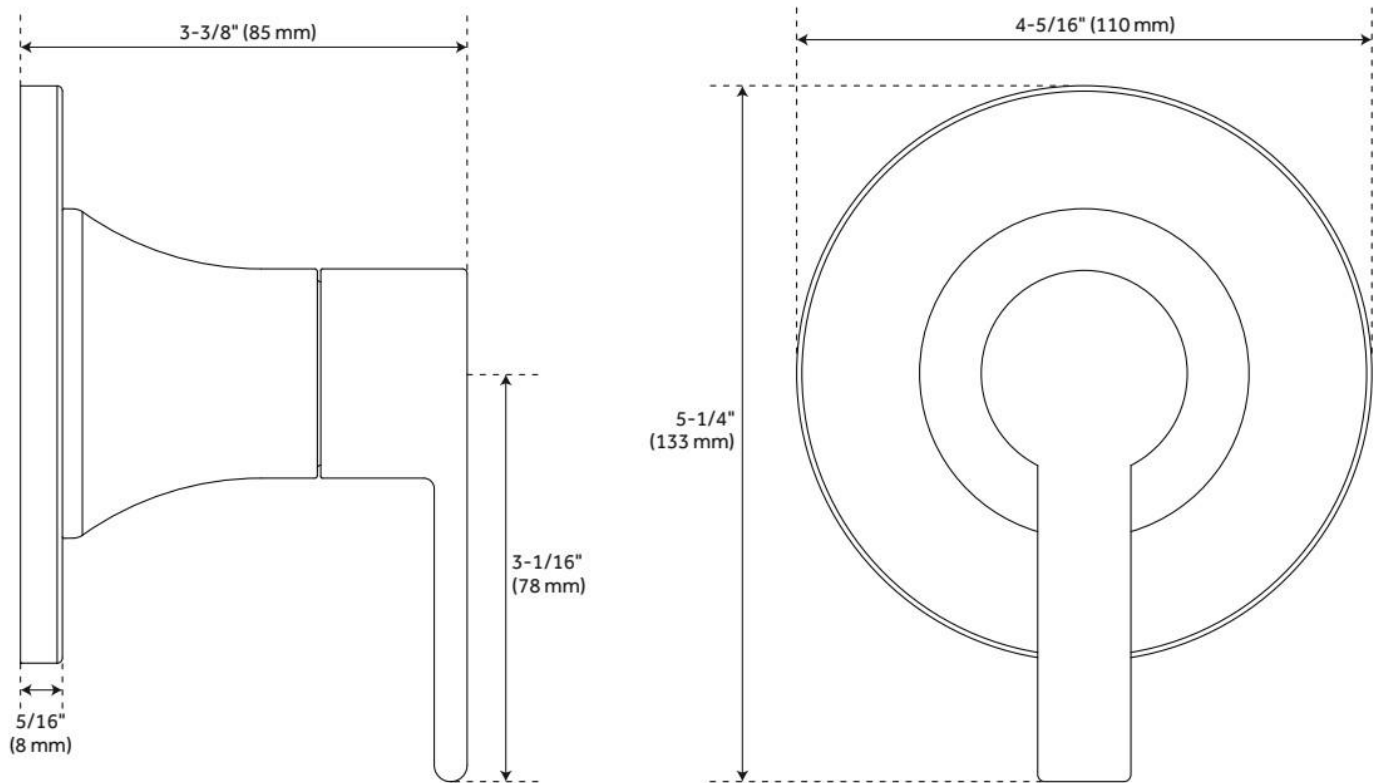

LENTZ IN-WALL SHOWER VOLUME CONTROL HANDLE - LEVER HANDLE

SKU: 955128-L

Code: SHLZ9007LH, SHLZTVLEV, SH6020, SH6040

FEATURES

Material: Metal

Cartridge Type: Ceramic Disc

Required for Installation: Rough-in valve: SH6020 or SH6040

ASME A112.18.1/CSA B125.1, Massachusetts Accepted, LISTED ID: SHLZTVLEV*, SHLZ9007LH*, SH6020, SH6040

ADDITIONAL FEATURES

- Metal handle.
- Wall thickness range: 1" to 1-3/4"
- For proper installation, requires use of a thermostatic valve and trim.
- Optional Rough-in Valve:
 - Brass valve body.
 - Ceramic cartridge.

REVISED 10/30/2024

LENTZ IN-WALL SHOWER VOLUME CONTROL HANDLE - LEVER HANDLE

SKU: 955128-L

Code: SHLZ9007LH, SHLZTVLEV, SH6020, SH6040

REVISED 10/30/2024

VOLUME CONTROL ROUGH-IN VALVE

SKU: 948546

Code: SH6020, SH6040