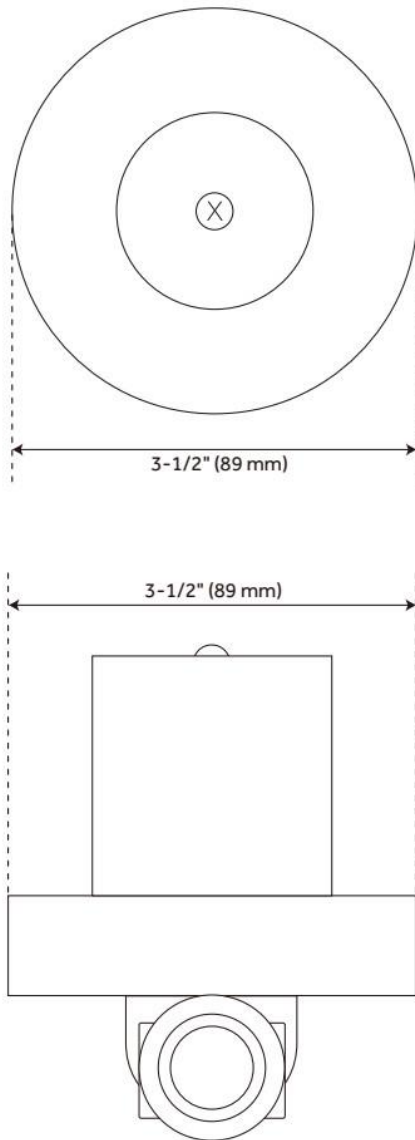

VOLUME CONTROL ROUGH-IN VALVE

SKU: 948546

Code: SH6020, SH6040

REVISED 5/31/2024