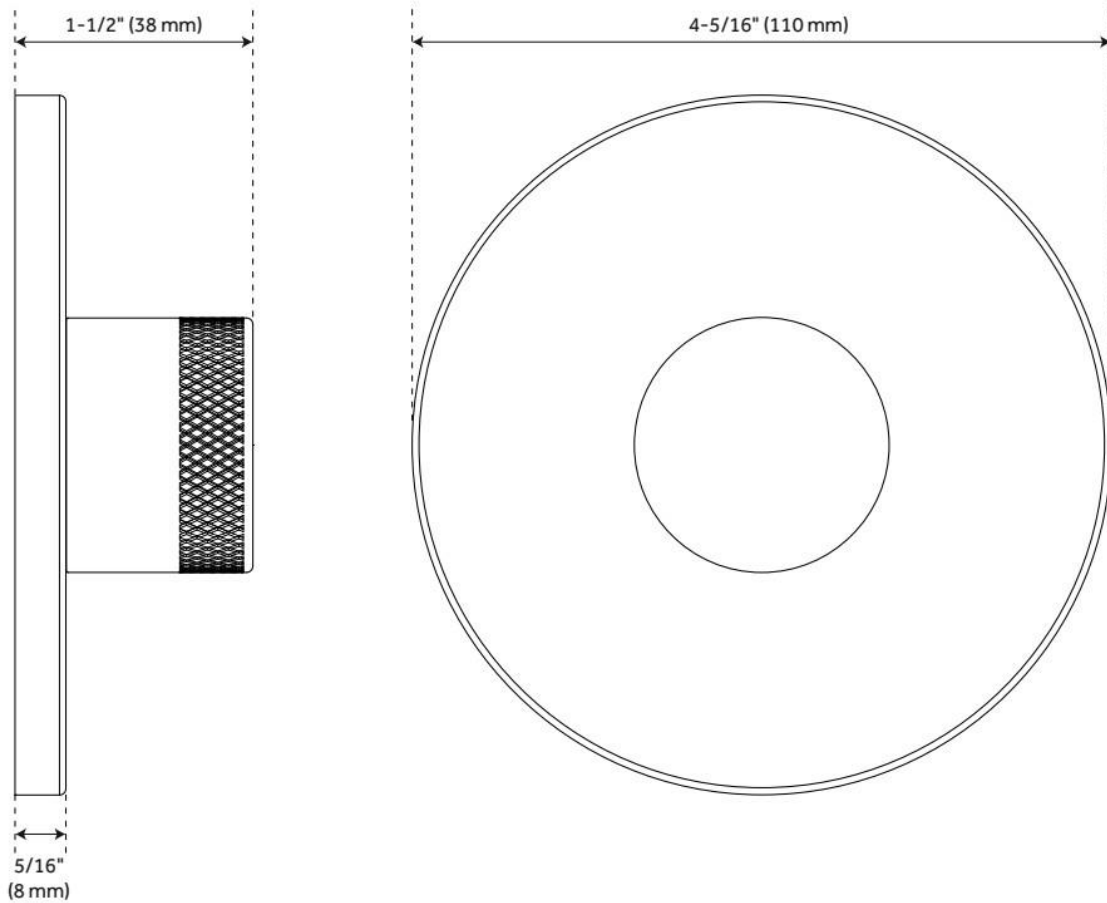

LENTZ IN-WALL SHOWER VOLUME CONTROL HANDLE - KNOB HANDLE

SKU: 955128-K

Code: SHLZ9007LH, SHLZTVKNOB, SH6020, SH6040

FEATURES

Material: Metal

Cartridge Type: Ceramic Disc

Required for Installation: Rough-in valve: SH6020 or SH6040

ASME A112.18.1/CSA B125.1, Massachusetts Accepted, LISTED ID: SHLZTVKNoB*, SHLZ9007LH*, SH6020, SH6040

ADDITIONAL FEATURES

- Metal handle.
- Wall thickness range: 1" to 1-3/4"
- For proper installation, requires use of a thermostatic valve and trim.
- Optional Rough-in Valve:
 - Brass valve body.
 - Ceramic cartridge.

REVISED 10/30/2024

LENTZ IN-WALL SHOWER VOLUME CONTROL HANDLE - KNOB HANDLE

SKU: 955128-K

Code: SHLZ9007LH, SHLZTVKNOB, SH6020, SH6040

REVISED 10/30/2024

VOLUME CONTROL ROUGH-IN VALVE

SKU: 948546

Code: SH6020, SH6040