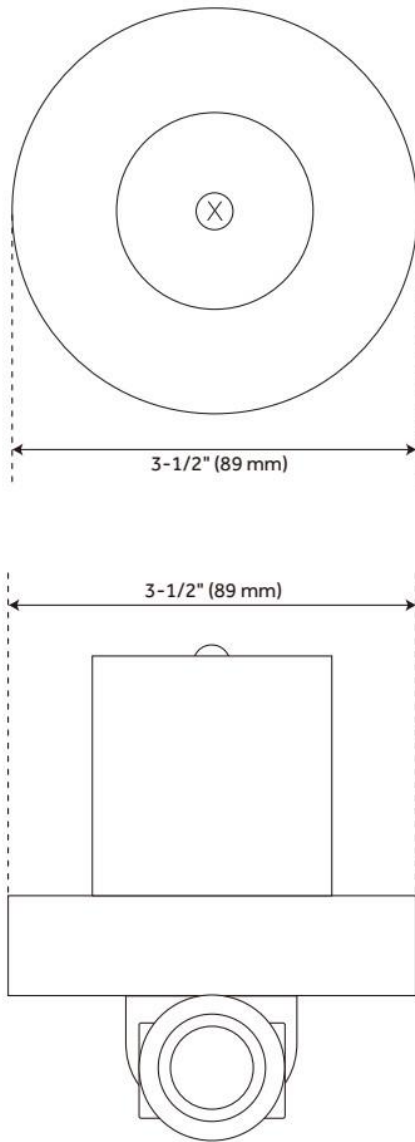

VOLUME CONTROL ROUGH-IN VALVE

SKU: 948546
Code: SH6020, SH6040

REVISED 5/31/2024