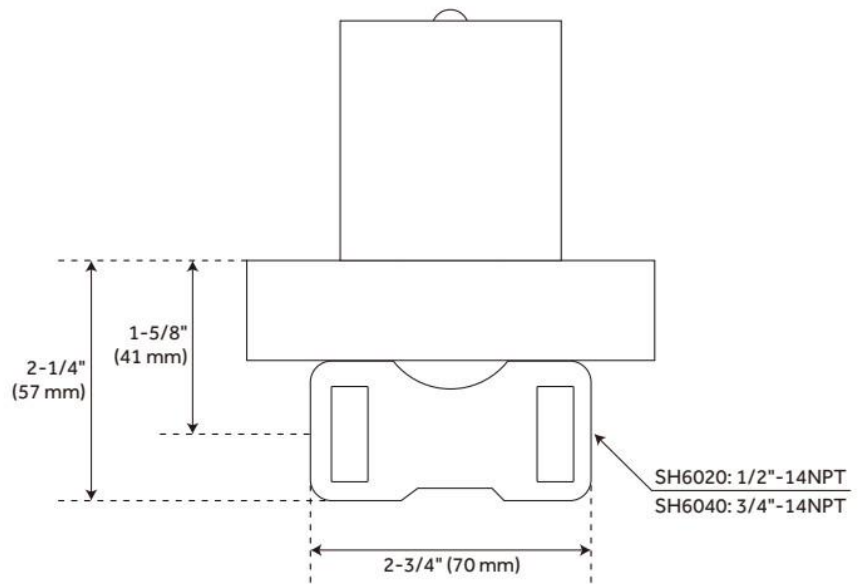

VOLUME CONTROL ROUGH-IN VALVE

SKU: 948546
Code: SH6020, SH6040

REVISED 5/31/2024