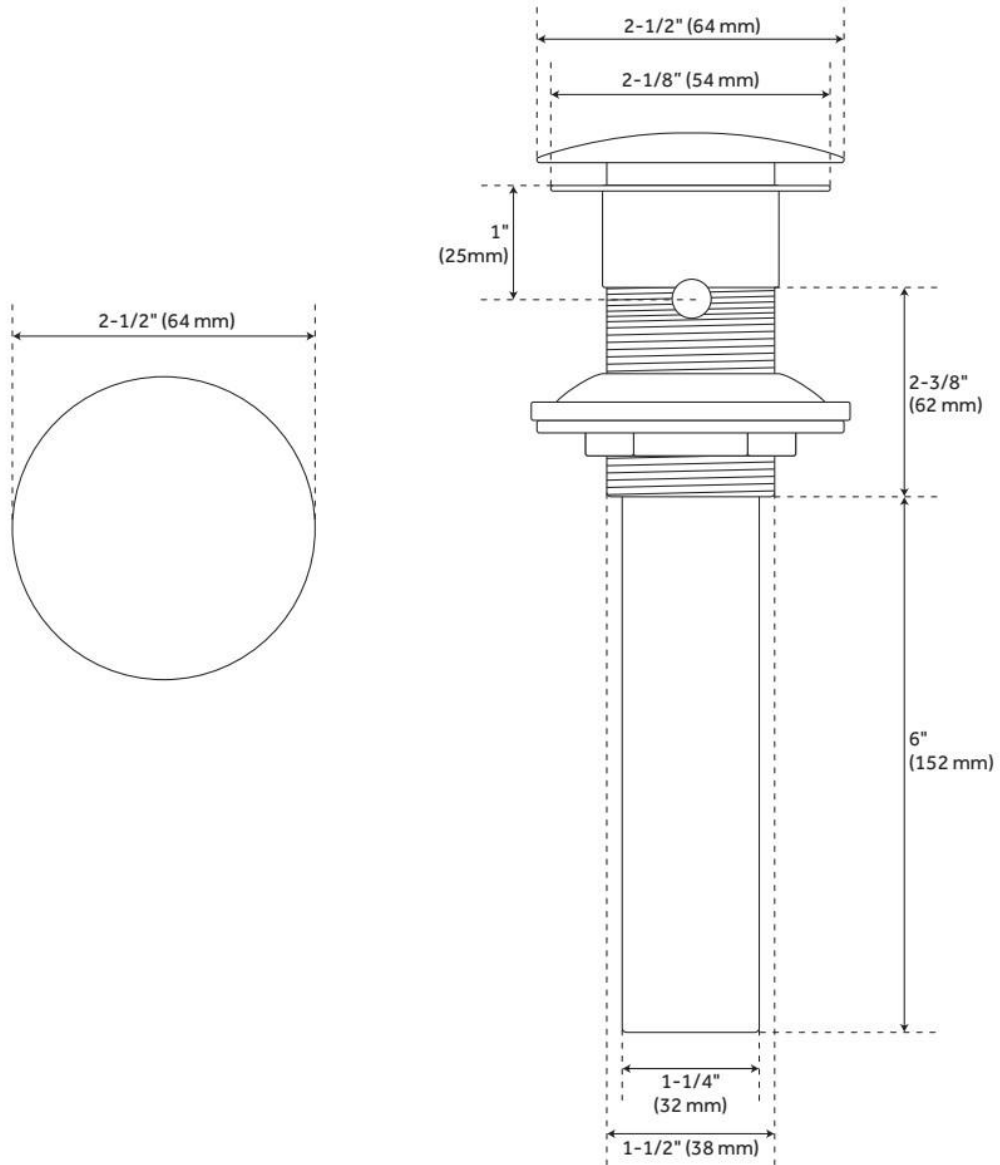

MUSHROOM STYLE POP-UP BATHROOM DRAIN - 1-1/2"

SKU: 908927

Code: SH332, SH205613, SH333, SH400850, SH400851

FEATURES

Material: Brass

Fits Drain Hole Size: 1-1/2"

LISTED ID: SH332**, SH333**

ADDITIONAL FEATURES

- Brass construction.
- Fits standard sinks with 1-1/2" drain holes.
- Order without overflow holes for handmade sinks, or with overflow holes for traditional sinks.

REVISED 7/3/2024

MUSHROOM STYLE POP-UP BATHROOM DRAIN - 1-1/2"

SKU: 908927

Code: SH332, SH205613, SH333, SH400850, SH400851

REVISED 7/3/2024