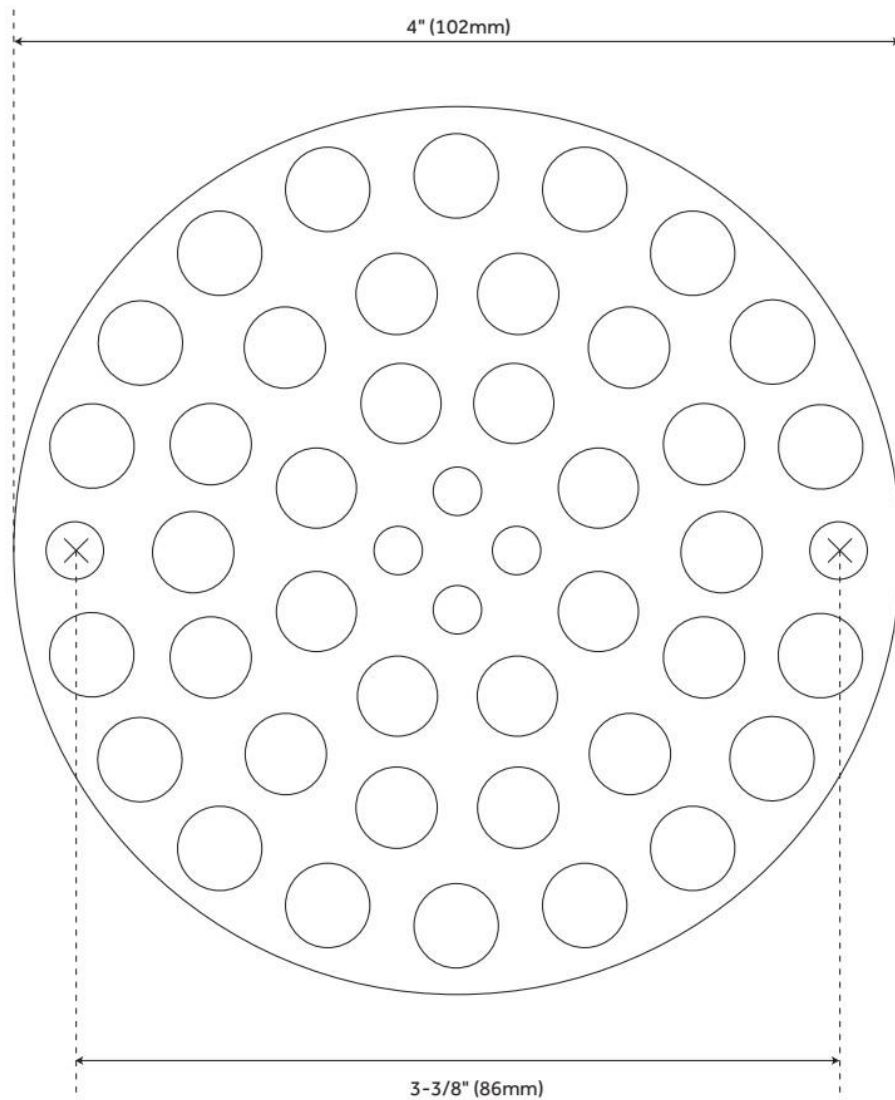

MODERN SHOWER DRAIN STRAINER

SKU: 932346

Code: SH601

FEATURES

Material: Stainless Steel

ADDITIONAL FEATURES

- Screws measure 3-3/8" center-to-center.

REVISED 4/22/2025

MODERN SHOWER DRAIN STRAINER

SKU: 932346

Code: SH601

REVISED 4/22/2025