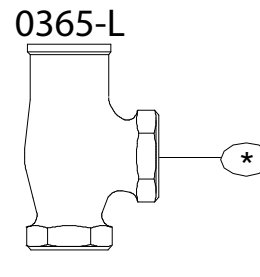

24

24

* These items are not offered individually and must be purchased as a group or unit. Please contact Central Brass for more information.