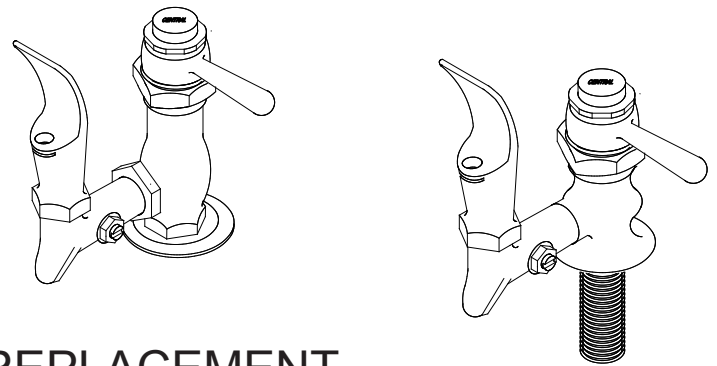

Central Brass

COMPANY

Brecksville, Ohio 44141

Phone: (216)883-0220 Fax: (440)526-5745

www.CentralBrass.com

Model Nos. **0364-L** **0365-L** **0366-L**
Self-Closing Drinking Faucet

REPLACEMENT PARTS