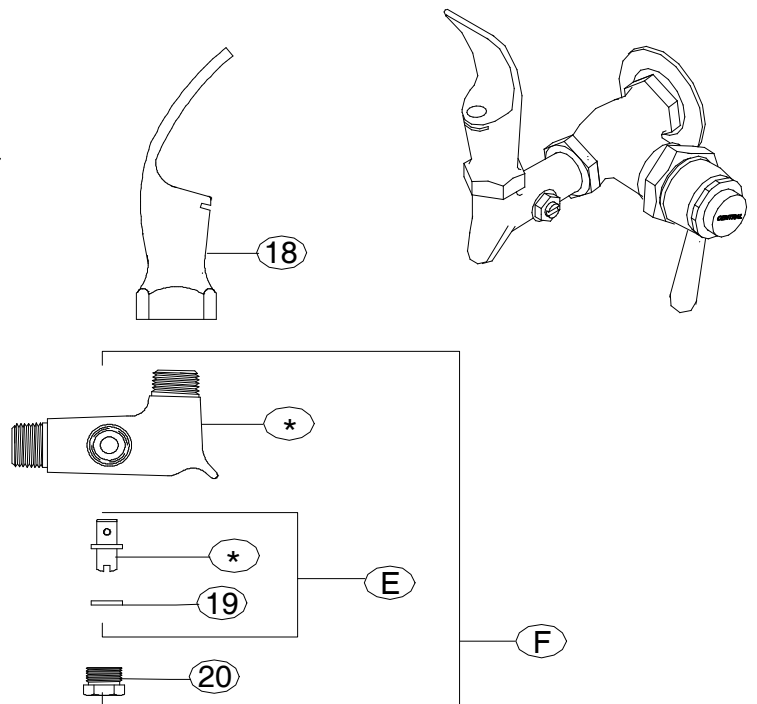

# Central Brass

COMPANY

Brecksville, Ohio 44141

Phone: (216)883-0220 Fax: (440)526-5745

www.CentralBrass.com

Model Nos. **0364-L** **0365-L** **0366-L**  
**Self-Closing Drinking Faucet**

## REPLACEMENT PARTS

24

24

\* These items are not offered individually and must be purchased as a group or unit. Please contact Central Brass for more information.

## REPLACEMENT PARTS

#	Part Number	Description
A	G-7114-V	Vandal Resistant Lever Handle with Set Screw (X103-HSSS) used for "LV" suffix
B	SU-7101-AF	Stem with Seat Washer (X904) & Screw
C	G-7106-F	Stem Assembly with Centerpiece (7106-F) and 433-AN Gasket
D	P-358-H	Self-Closing Stem Assembly with Centerpiece (7106-F), Handle (PF-7114-P) & Cap Not Indexed (PF-7125) not for items with "V" suffix
E	G-756-E	Regulator Stem with Washer (X1090-HN)
F	SU-6965	Connector Body with Regulator Stem (G-756-E) & Cap (PF-1090-J)
G	G-95-A	Coupling Nut & Washer Group for Item 0364-L only
1	PF-7125	Handle Cap
2	X69-C	Sleeve (10 pcs per pack)
3	XPF-67-AC	Celcon Samson Nut (10 pcs per pack)
4	X68-HX	Brass Square Nut (10 pcs per pack)
5	X33-A	Brass Washer (6 pcs per pack)
6	X103-HSSS	Set Screw (6 pcs per pack) use on item's with V suffix only
7	PF-7114-P	Lever Handle
8	X71	Brass Ball Retainer (2 pcs per pack)
9	7106-F	Centerpiece
10	X849-GN	Packing (10 pcs per pack)
11	XPF-33-A	Brass Washer Chrome Plated (6 pcs per pack)
12	X70-D	Spring (10 pcs per pack)
13	XPF-70-F	Brass Gland Chrome Plated (10 pcs per pack)
14	1008-B	Spring
15	X904-N	Seat Washer (6 pcs per pack)
16	X433-AN	Nylon Gasket (12 pcs per pack)
17	XPF-59	Replaceable Seat Chrome Plated (10 pcs per pack)
18	0376	Drinking Faucet Head
19	X1090-HN	Regulator Washer (10 pcs per pack)
20	PF-1090-J	Regulator Cap
21	X54	Crowfoot Washer (10 pcs per pack) For Item 0364-L Only
22	X7133-AZ	Locknut (10 pcs per pack) For Item 0364-L Only
23	X4015	Hex Coupling Nut (4 pcs per pack) For Item 0364-L Only
24	PF-161-D	Flange For Item's 0365-L & 0366-L only