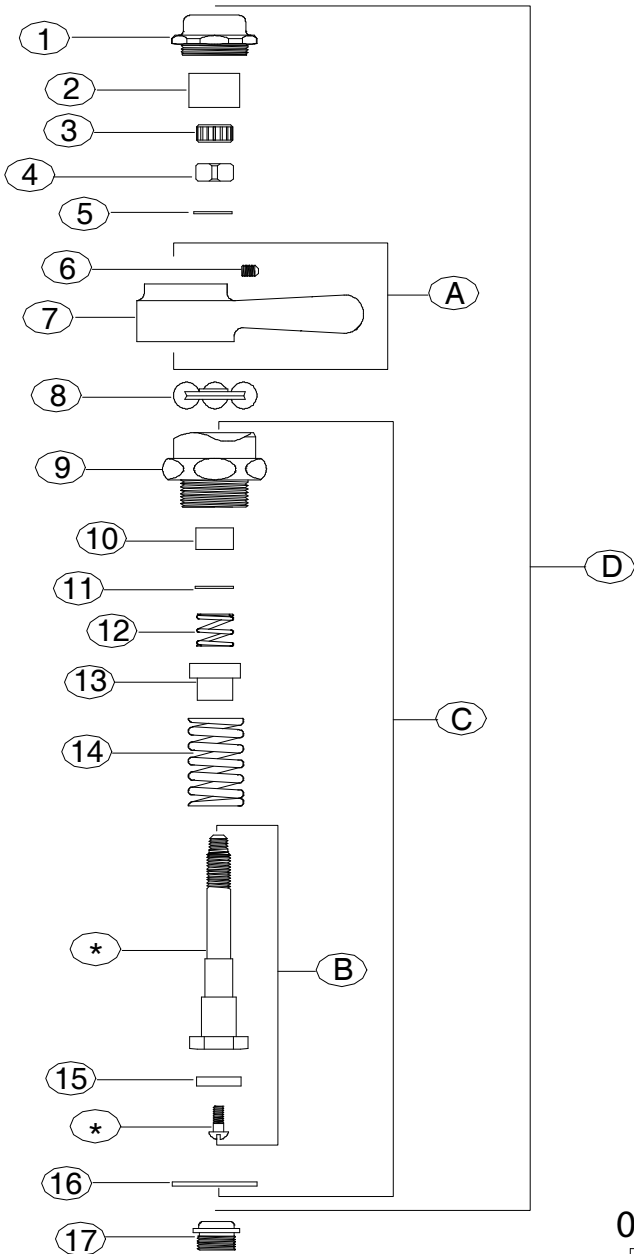

# Central Brass

COMPANY

Brecksville, Ohio 44141

Phone: (216)883-0220 Fax: (440)526-5745

www.CentralBrass.com

Model Nos. **0364-L** **0365-L** **0366-L**  
**Self-Closing Drinking Faucet**

## REPLACEMENT PARTS

24

24

\* These items are not offered individually and must be purchased as a group or unit. Please contact Central Brass for more information.

## REPLACEMENT PARTS

#	Part Number	Description
A	G-7114-V	Vandal Resistant Lever Handle with Set Screw (X103-HSSS) used for "LV" suffix
B	SU-7101-AF	Stem with Seat Washer (X904) & Screw
C	G-7106-F	Stem Assembly with Centerpiece (7106-F) and 433-AN Gasket
D	P-358-H	Self-Closing Stem Assembly with Centerpiece (7106-F), Handle (PF-7114-P) & Cap Not Indexed (PF-7125) not for items with "V" suffix
E	G-756-E	Regulator Stem with Washer (X1090-HN)
F	SU-6965	Connector Body with Regulator Stem (G-756-E) & Cap (PF-1090-J)
G	G-95-A	Coupling Nut & Washer Group for Item 0364-L only
1	PF-7125	Handle Cap
2	X69-C	Sleeve (10 pcs per pack)
3	XPF-67-AC	Celcon Samson Nut (10 pcs per pack)
4	X68-HX	Brass Square Nut (10 pcs per pack)
5	X33-A	Brass Washer (6 pcs per pack)
6	X103-HSSS	Set Screw (6 pcs per pack) use on item's with V suffix only
7	PF-7114-P	Lever Handle
8	X71	Brass Ball Retainer (2 pcs per pack)
9	7106-F	Centerpiece
10	X849-GN	Packing (10 pcs per pack)
11	XPF-33-A	Brass Washer Chrome Plated (6 pcs per pack)
12	X70-D	Spring (10 pcs per pack)
13	XPF-70-F	Brass Gland Chrome Plated (10 pcs per pack)
14	1008-B	Spring
15	X904-N	Seat Washer (6 pcs per pack)
16	X433-AN	Nylon Gasket (12 pcs per pack)
17	XPF-59	Replaceable Seat Chrome Plated (10 pcs per pack)
18	0376	Drinking Faucet Head
19	X1090-HN	Regulator Washer (10 pcs per pack)
20	PF-1090-J	Regulator Cap
21	X54	Crowfoot Washer (10 pcs per pack) For Item 0364-L Only
22	X7133-AZ	Locknut (10 pcs per pack) For Item 0364-L Only
23	X4015	Hex Coupling Nut (4 pcs per pack) For Item 0364-L Only
24	PF-161-D	Flange For Item's 0365-L & 0366-L only