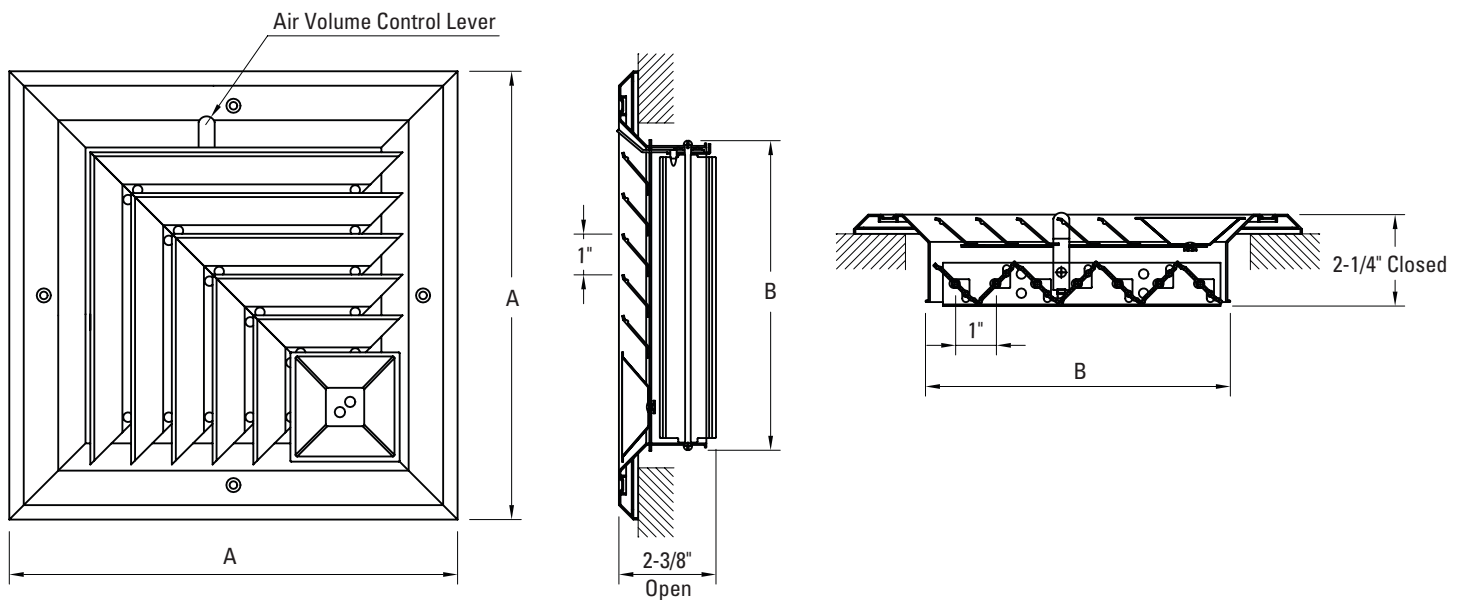

Aluminum Ceiling Diffuser 2-Way Corner

Product Specifications

PSACW

Product Features

- All aluminum face construction
- Cores flush with margin
- 2-Way air diffusion
- Face mount for easy installation
- Opposed blade damper
- Inconspicuous fingertip lever for air volume control
- Screws included

Specifications

| Item No. | Size | Color | A | B |
|-----------|---------|-------|-----|---------|
| PSACWUU | 6 x 6 | White | 9" | 5-5/8" |
| PSACWXX | 8 x 8 | White | 11" | 7-5/8" |
| PSACW1010 | 10 x 10 | White | 13" | 9-5/8" |
| PSACW1212 | 12 x 12 | White | 15" | 11-5/8" |
| PSACW1414 | 14 x 14 | White | 17" | 13-5/8" |

*Horizontal dimension is first

| Size Availability | | | | | |
|-------------------|---|---|----|----|----|
| WIDTH | | | | | |
| | 6 | 8 | 10 | 12 | 14 |
| HEIGHT | X | | | | |
| 6 | | X | | | |
| 8 | | | X | | |
| 10 | | | | X | |
| 12 | | | | | X |
| 14 | | | | | X |