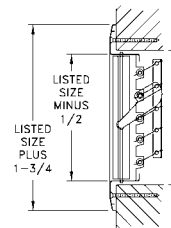

Sidewall Registers & Grilles

A614MS/A614OB Register

- Aluminum face/fin construction
- For sidewall or ceiling application
- Four-way deflection
- Four-way air pattern
- Adjustable curved blades increase deflection control
- Galvanized multi-shutter valve or opposed-blade damper
- Bright White finish

A614 Available Sizes (in.)					
HT	WIDTH				
	6	8	10	12	14
6	X				
8		X			
10			X		
12				X	
14					X

A618MS/A618OB Register

- Aluminum face/fin construction
- Adjustable straight fins provides individual deflection control
- Stamped face margins eliminate mitered corners and rough edges
- Galvanized multi-shutter valve or opposed-blade damper
- Bright White finish

A618 Available Sizes (in.)					
HT	WIDTH				
	6	8	10	12	14
4		X	X	X	X
6	X	X	X	X	X
8		X	X	X	X
10			X		
12				X	
14					X