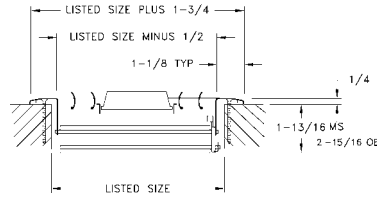

A613 Available Sizes (in.)					
HT	WIDTH				
	6	8	10	12	14
4		X	X		
6	X		X	X	X
8		X		X	X
10			X		
12				X	
14					X

Sidewall Registers & Grilles

A614MS/A614OB Register

- Aluminum face/fin construction
- For sidewall or ceiling application
- Four-way deflection
- Four-way air pattern
- Adjustable curved blades increase deflection control
- Galvanized multi-shutter valve or opposed-blade damper
- Bright White finish

A614 Available Sizes (in.)					
HT	WIDTH				
	6	8	10	12	14
6	X				
8		X			
10			X		
12				X	
14					X

A618MS/A618OB Register

- Aluminum face/fin construction
- Adjustable straight fins provides individual deflection control
- Stamped face margins eliminate mitered corners and rough edges
- Galvanized multi-shutter valve or opposed-blade damper
- Bright White finish