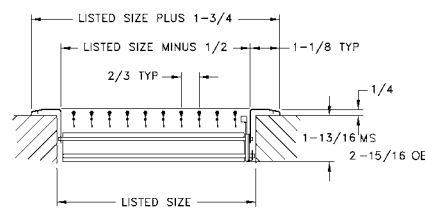

Sidewall Registers & Grilles

A614MS/A614OB Register

- Aluminum face/fin construction
- For sidewall or ceiling application
- Four-way deflection
- Four-way air pattern
- Adjustable curved blades increase deflection control
- Galvanized multi-shutter valve or opposed-blade damper
- Bright White finish

A614 Available Sizes (in.)					
HT	WIDTH				
	6	8	10	12	14
6	X				
8		X			
10			X		
12				X	
14					X

A618MS/A618OB Register

- Aluminum face/fin construction
- Adjustable straight fins provides individual deflection control
- Stamped face margins eliminate mitered corners and rough edges
- Galvanized multi-shutter valve or opposed-blade damper
- Bright White finish

A618 Available Sizes (in.)					
HT	WIDTH				
	6	8	10	12	14
4		X	X	X	X
6	X	X	X	X	X
8		X	X	X	X
10			X		
12				X	
14					X