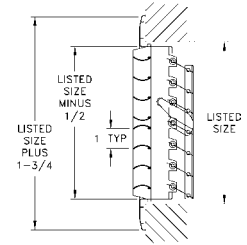

A613 Available Sizes (in.)					
HT	WIDTH				
	6	8	10	12	14
4		X	X		
6	X		X	X	X
8		X		X	X
10			X		
12				X	
14					X

Sidewall Registers & Grilles

A614MS/A614OB Register

- Aluminum face/fin construction
- For sidewall or ceiling application
- Four-way deflection
- Four-way air pattern
- Adjustable curved blades increase deflection control
- Galvanized multi-shutter valve or opposed-blade damper
- Bright White finish

A614 Available Sizes (in.)					
HT	WIDTH				
	6	8	10	12	14
6	X				
8		X			
10			X		
12				X	
14					X

A618MS/A618OB Register

- Aluminum face/fin construction
- Adjustable straight fins provides individual deflection control
- Stamped face margins eliminate mitered corners and rough edges
- Galvanized multi-shutter valve or opposed-blade damper
- Bright White finish