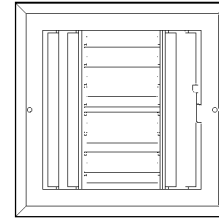

A613 Available Sizes (in.)					
HT	WIDTH				
	6	8	10	12	14
4		X	X		
6	X		X	X	X
8		X		X	X
10			X		
12				X	
14					X

Sidewall Registers & Grilles

A614MS/A614OB Register

- Aluminum face/fin construction
- For sidewall or ceiling application
- Four-way deflection
- Four-way air pattern
- Adjustable curved blades increase deflection control
- Galvanized multi-shutter valve or opposed-blade damper
- Bright White finish

A614 Available Sizes (in.)					
HT	WIDTH				
	6	8	10	12	14
6	X				
8		X			
10			X		
12				X	
14					X

A618MS/A618OB Register

- Aluminum face/fin construction
- Adjustable straight fins provides individual deflection control
- Stamped face margins eliminate mitered corners and rough edges
- Galvanized multi-shutter valve or opposed-blade damper
- Bright White finish