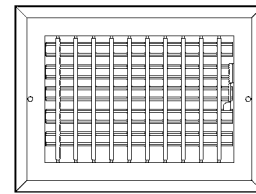

Sidewall Registers & Grilles

A614MS/A614OB Register

- Aluminum face/fin construction
- For sidewall or ceiling application
- Four-way deflection
- Four-way air pattern
- Adjustable curved blades increase deflection control
- Galvanized multi-shutter valve or opposed-blade damper
- Bright White finish

A614 Available Sizes (in.)					
HT	WIDTH				
	6	8	10	12	14
6	X				
8		X			
10			X		
12				X	
14					X

A618MS/A618OB Register

- Aluminum face/fin construction
- Adjustable straight fins provides individual deflection control
- Stamped face margins eliminate mitered corners and rough edges
- Galvanized multi-shutter valve or opposed-blade damper
- Bright White finish

A618 Available Sizes (in.)					
HT	WIDTH				
	6	8	10	12	14
4		X	X	X	X
6	X	X	X	X	X
8		X	X	X	X
10			X		
12				X	
14					X