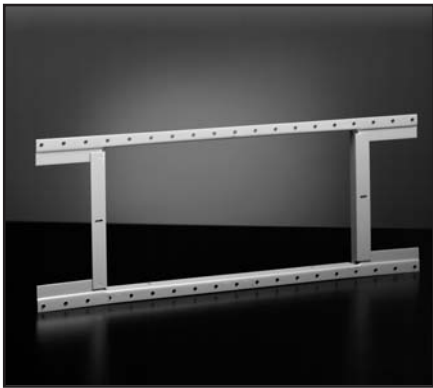

SIDEWALL/CEILING REGISTERS & GRILLES

3	Steel Sidewall Stud Frame	11	
301 (A301)	Steel (Stamped Aluminum) Curved Blade One-Way	11	.42
302 (A302)	Steel (Stamped Aluminum) Curved Blade Two-Way	12	.42
303 (A303)	Steel (Stamped Aluminum) Curved Blade Three-Way	12-13	.42
304 (A304)	Steel (Stamped Aluminum) Curved Blade Four-Way	13	.42
300M Series	Stamped Curved-Blade Register with Multi-Louver Damper	14	.42
A611	Stamped Aluminum Curved Blade Register One-Way, MS/OB	15	.43
A612	Stamped Aluminum Curved Blade Register Two-Way, MS/OB	15	.43
A613	Stamped Aluminum Curved Blade Register Three-Way, MS/OB	15	.43
A614	Stamped Aluminum Curved Blade Register Four-Way, MS/OB	16	.43
A618	Stamped Aluminum Straight Blade Register, MS/OB	16	.44
621	Stamped Steel Four-Way Register	17	.44
631	Stamped Steel Three-Way Register	17	.45
650 (A650)	Stamped Steel/Aluminum Return Grille	17-18	.45
651	Stamped Steel Register	18	.45
659	Stamped Steel Filter Grille	18	.45
661 (A661)	Stamped Steel/Aluminum Two-Way Register	19	.46
672	Stamped Steel Return Grille	20	.46
673	Stamped Steel Filter Grille	20	.46
681	Stamped Steel One-Way Register	21	.47
682	Stamped Steel Two-Way Register	21	.47
683	Stamped Steel Three-Way Register	21	.47
684	Stamped Steel Four-Way Register	21	.47
680M Series	Stamped Lanced-Blade Register with Multi-Louver Damper	22	.47

Model 3 Sidewall Stud Frame

- All-steel construction
- Extension arms fasten directly to studs
- Provides solid foundation for register and stackhead
- Permits good plaster base right up to frame

Model 3 Available Sizes (in.)					
HT	WIDTH				
	10	12	14	24	30
4		X			
6	X	X	X	X	X