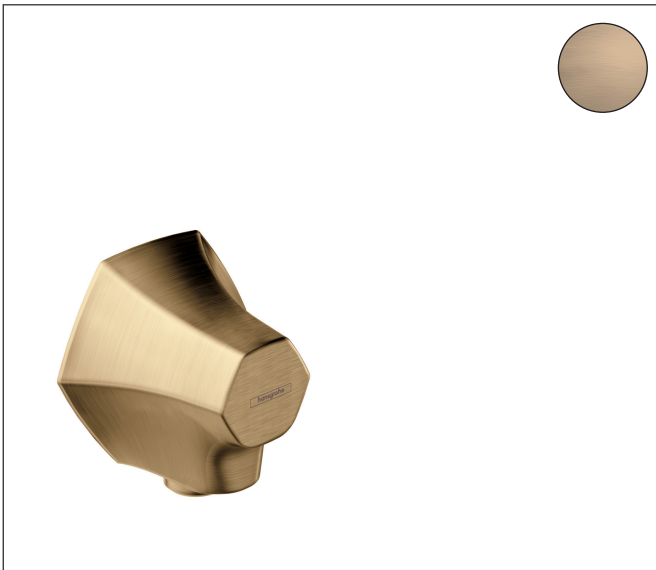

Brand hansgrohe
Art. Name **Locarno** Wall Outlet with Check Valves
Art. Nr. 04839140
Surface Brushed Bronze
Pos. 1

Product Picture

Features

- metal connection angle
- 1/2"

Drawing