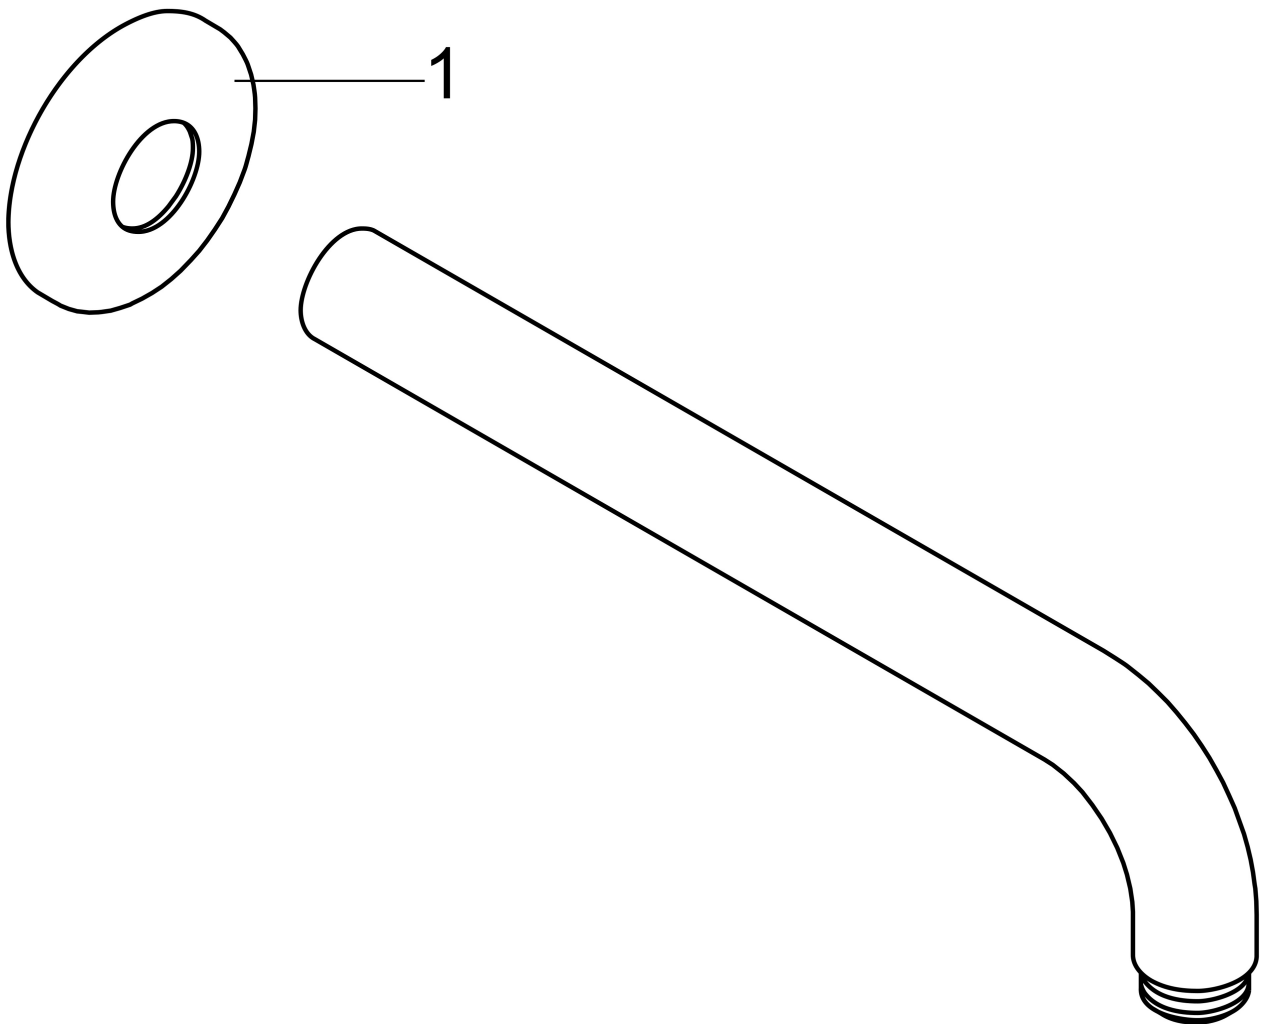

Brand hansgrohe
Art. Name Showerarm Raindance 15"
Art. Nr. 27413001
Surface Chrome
Pos. 1

Product Picture

Features

- Length: 389 mm
- Solid brass
- Version: 90° angle
- Connection type: 1/2" NPT
- Showerarm, escutcheon, installation manual

Drawing

Brand	hansgrohe
Art. Name	Showerarm Raindance 15"
Art. Nr.	27413001
Surface	Chrome
Pos.	1

Spare Parts Drawings for build year: >08/03

Brand hansgrohe
Art. Name Showerarm Raindance 15"
Art. Nr. 27413001
Surface Chrome
Pos. 1

Spare parts list for build year: >08/03

Pos.	Description	Article number
1	escutcheon	28454000