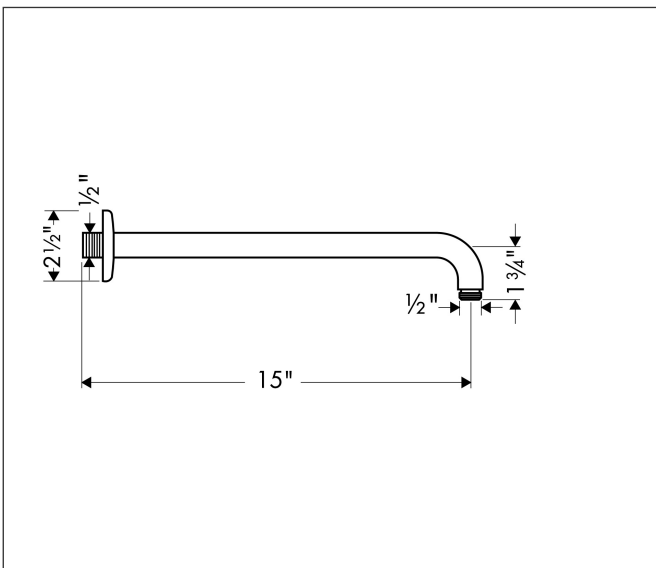

Brand hansgrohe
Art. Name Showerarm Raindance 15"
Art. Nr. 27413001
Surface Chrome
Pos. 1

Product Picture

Features

- Length: 389 mm
- Solid brass
- Version: 90° angle
- Connection type: 1/2" NPT
- Showerarm, escutcheon, installation manual

Drawing

Brand	hansgrohe
Art. Name	Showerarm Raindance 15"
Art. Nr.	27413001
Surface	Chrome
Pos.	1

Spare Parts Drawings for build year: >08/03

Brand hansgrohe
Art. Name Showerarm Raindance 15"
Art. Nr. 27413001
Surface Chrome
Pos. 1

Spare parts list for build year: >08/03

Pos.	Description	Article number
1	escutcheon	28454000