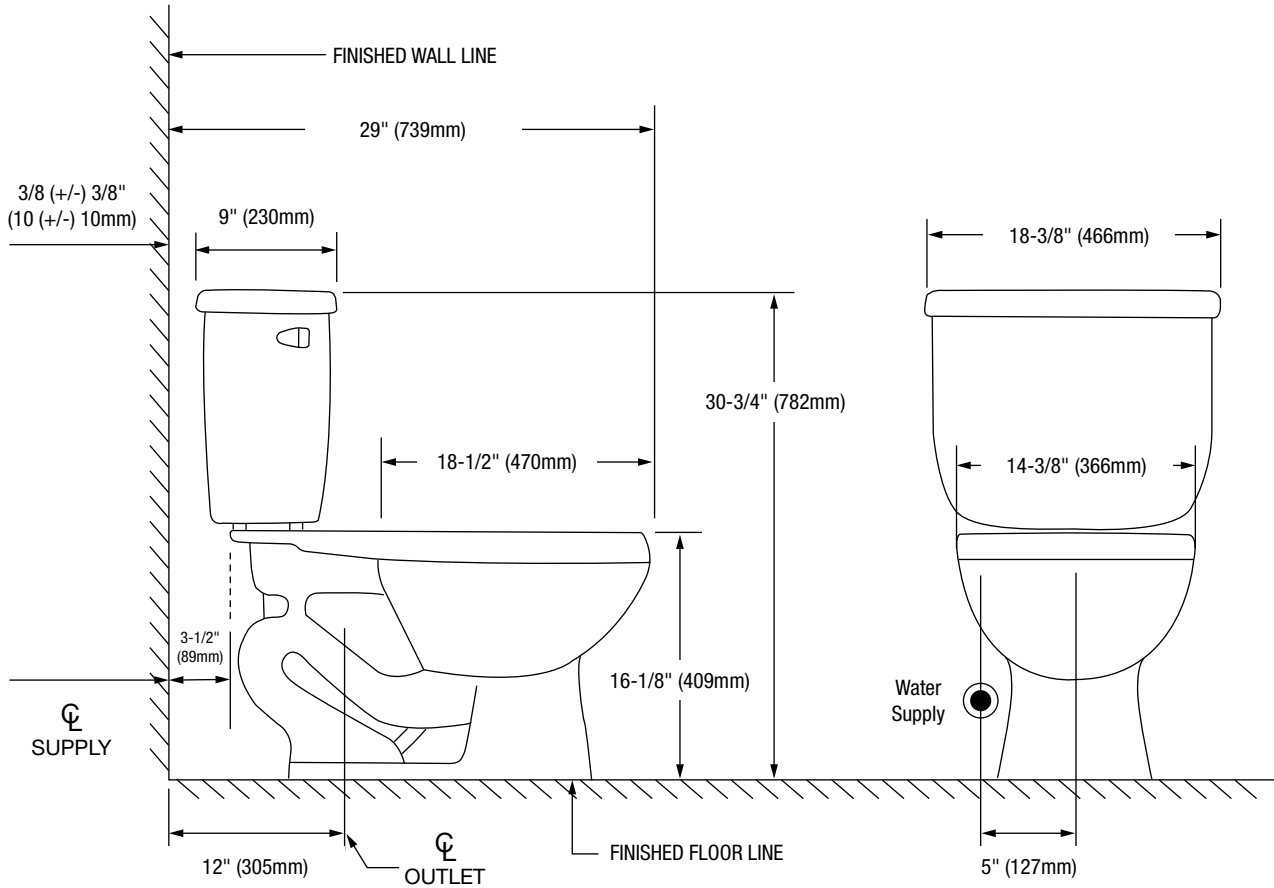

Camden

Two-Piece Elongated Toilet