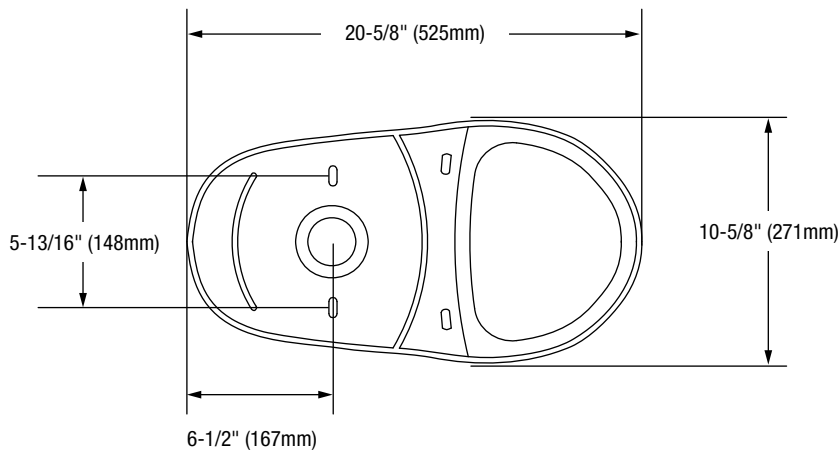

Bowl Footprint Dimensions

Note: All dimensions and specifications are nominal and may vary: Dimensions of 8" and greater have a tolerance of +3%. Dimensions less than 8" have a tolerance of +5%.