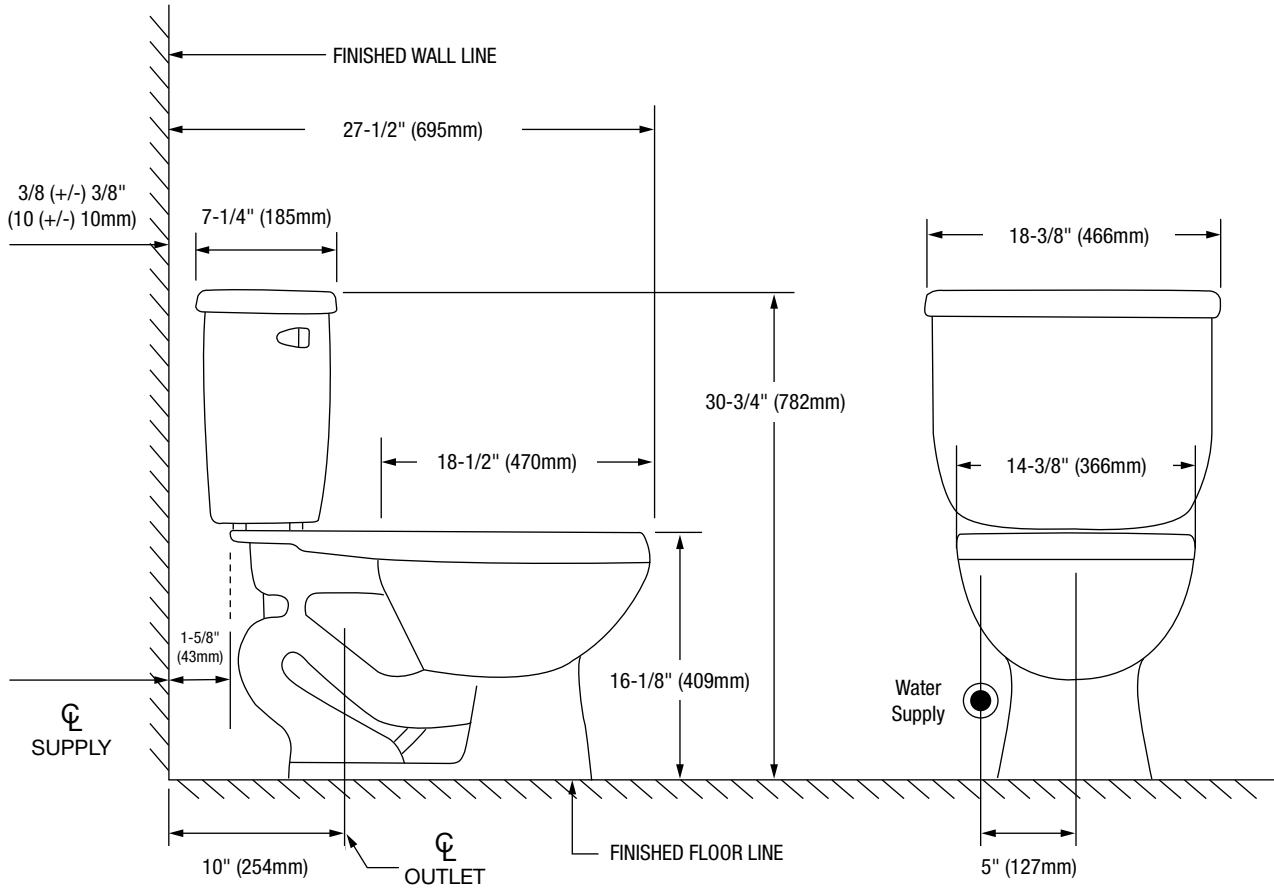

Camden

Two-Piece Elongated Toilet