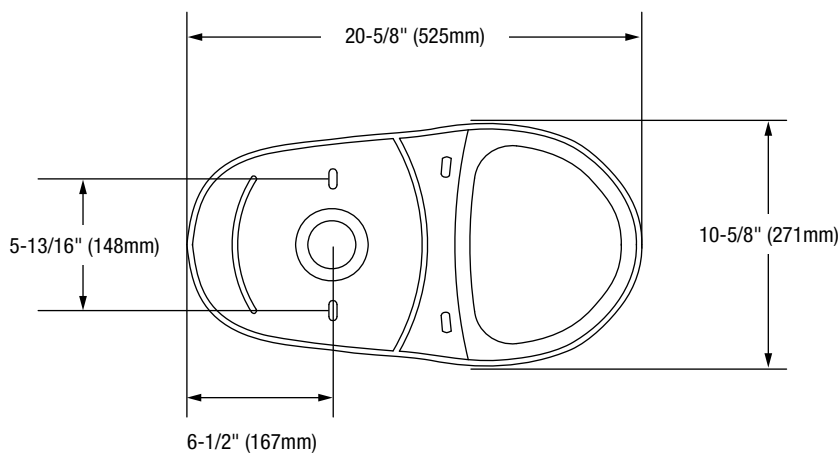

#### Bowl

**PF3701WH** Elongated Bowl - 16-1/8"

This product comes complete with installation, operating, care and maintenance instructions. All PROFLO fixtures carry a lifetime limited warranty on the vitreous china and a 5-year limited warranty on the fittings. Visit [ferguson.com/PROFLO-vitreous-china-warranty](http://ferguson.com/PROFLO-vitreous-china-warranty) for detailed warranty information.

## Bowl Footprint Dimensions

Note: All dimensions and specifications are nominal and may vary: Dimensions of 8" and greater have a tolerance of +3%. Dimensions less than 8" have a tolerance of +5%.