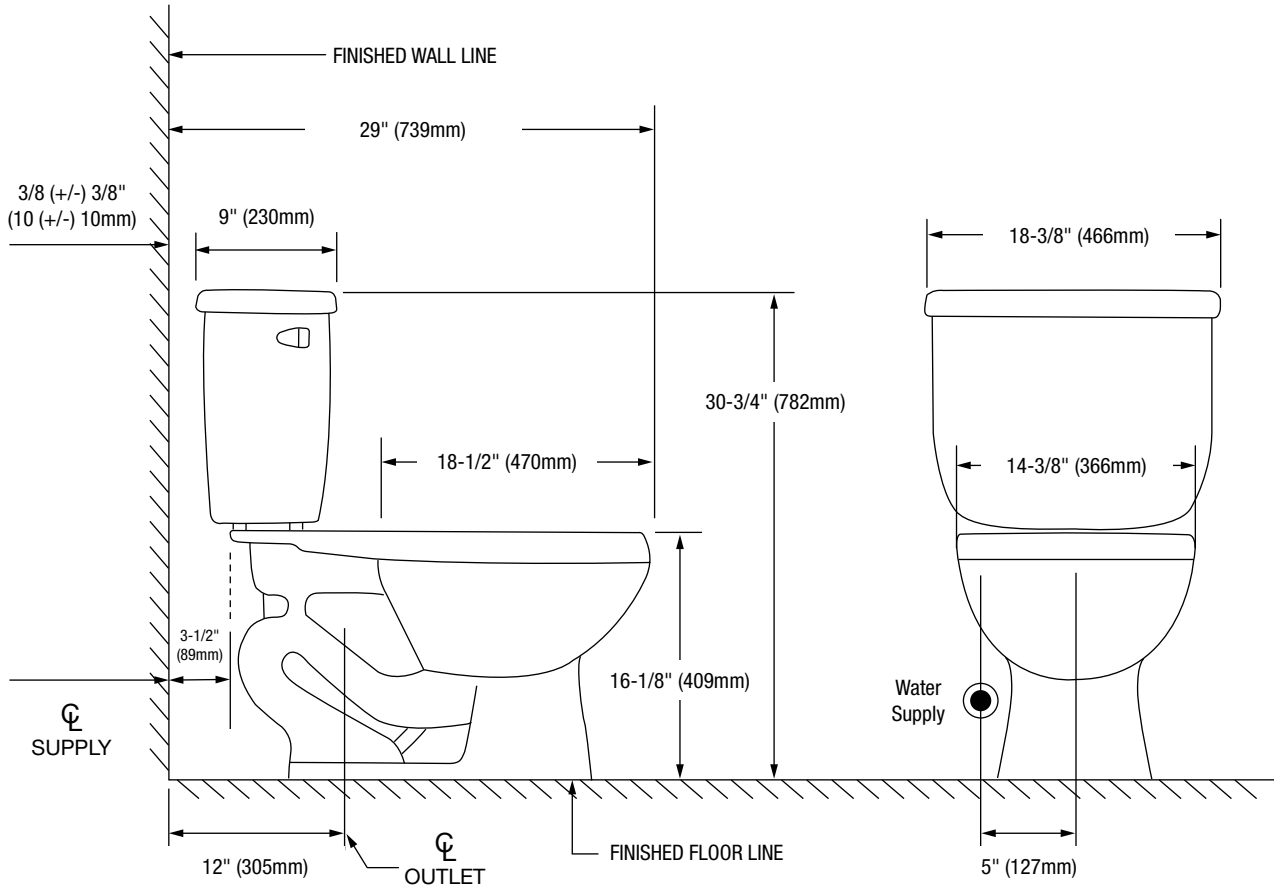

### Product Features

- 1.0/1.28 gpf dual flush
- Gravity-fed siphon jet flush
- Vitreous china
- 16-1/8" Elongated bowl
- Rough-in: 12"
- Flush Valve: 3"
- Trapway: 2" Fully glazed
- Water Spot: 9" x 7"
- Side mounted chrome trip lever
- Sanitary bar on bowl for easy cleaning
- Quick connect, two-bolt tank-to-bowl installation

#### Tank

**PF3712DFWH** 12" Rough-in Dual Flush Tank

**PF3712DFPWH** 12" Rough-in Dual Flush Push Button Tank

#### Bowl

**PF3701WH** Elongated Bowl - 16-1/8"

This product comes complete with installation, operating, care and maintenance instructions. All PROFLO fixtures carry a lifetime limited warranty on the vitreous china and a 5-year limited warranty on the fittings. Visit [ferguson.com/PROFLO-vitreous-china-warranty](http://ferguson.com/PROFLO-vitreous-china-warranty) for detailed warranty information.

## Bowl Footprint Dimensions

Note: All dimensions and specifications are nominal and may vary: Dimensions of 8" and greater have a tolerance of +3%. Dimensions less than 8" have a tolerance of +5%.