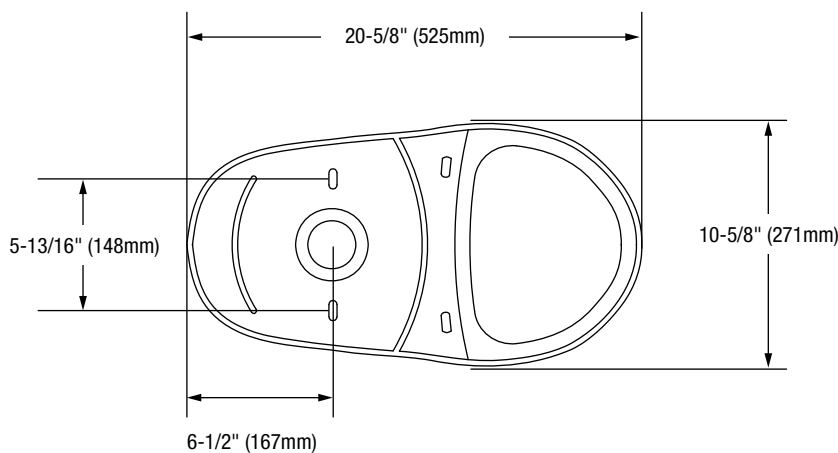

Bowl Footprint Dimensions

Note: All dimensions and specifications are nominal and may vary: Dimensions of 8" and greater have a tolerance of +3%. Dimensions less than 8" have a tolerance of +5%.