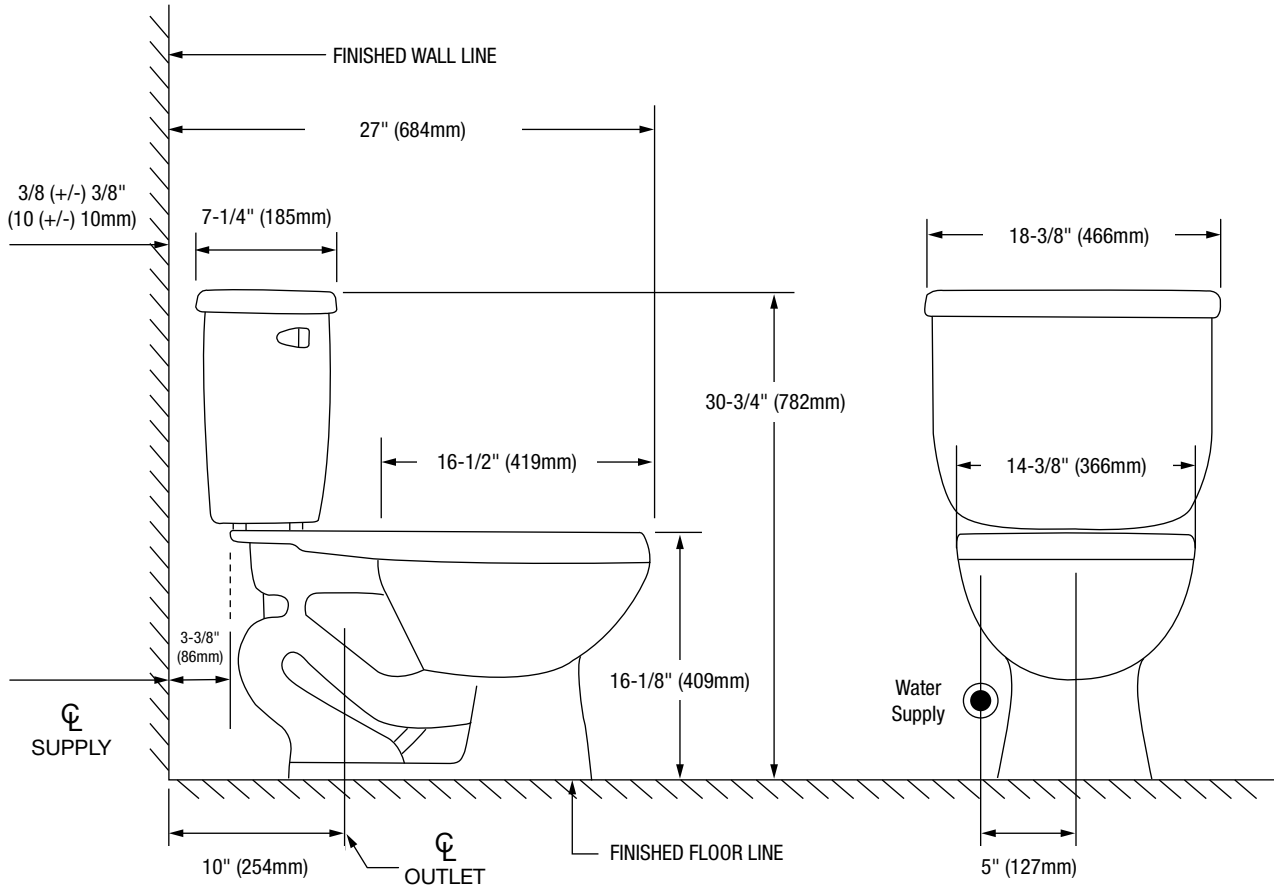

Camden

Two-Piece Round Front Toilet

Product Features

- 1.28 gpf
- Gravity-fed siphon jet flush
- Vitreous china
- 16-1/8" Round front bowl
- Rough-in: 10"
- Flush Valve: 3"
- Trapway: 2" Fully glazed
- Water Spot: 9" x 7"
- Side mounted chrome trip lever
- Sanitary bar on bowl for easy cleaning
- Quick connect, two-bolt tank-to-bowl installation

Camden

Two-Piece Round Front Toilet

Bowl Footprint Dimensions

Note: All dimensions and specifications are nominal and may vary: Dimensions of 8" and greater have a tolerance of +3%. Dimensions less than 8" have a tolerance of +5%.

Camden

Two-Piece Elongated Toilet

Product Features

- 1.28 gpf
- Gravity-fed siphon jet flush
- Vitreous china
- 16-1/8" Elongated bowl
- Rough-in: 10"
- Flush Valve: 3"
- Trapway: 2" Fully glazed
- Water Spot: 9" x 7"
- Side mounted chrome trip lever
- Sanitary bar on bowl for easy cleaning
- Quick connect, two-bolt tank-to-bowl installation

Camden

Two-Piece Elongated Toilet

Product Features

- 1.28 gpf
- Gravity-fed siphon jet flush
- Vitreous china
- 17" ADA elongated bowl
- Rough-in: 10"
- Flush Valve: 3"
- Trapway: 2" Fully glazed
- Water Spot: 9" x 7"
- Side mounted chrome trip lever
- Sanitary bar on bowl for easy cleaning
- Quick connect, two-bolt tank-to-bowl installation