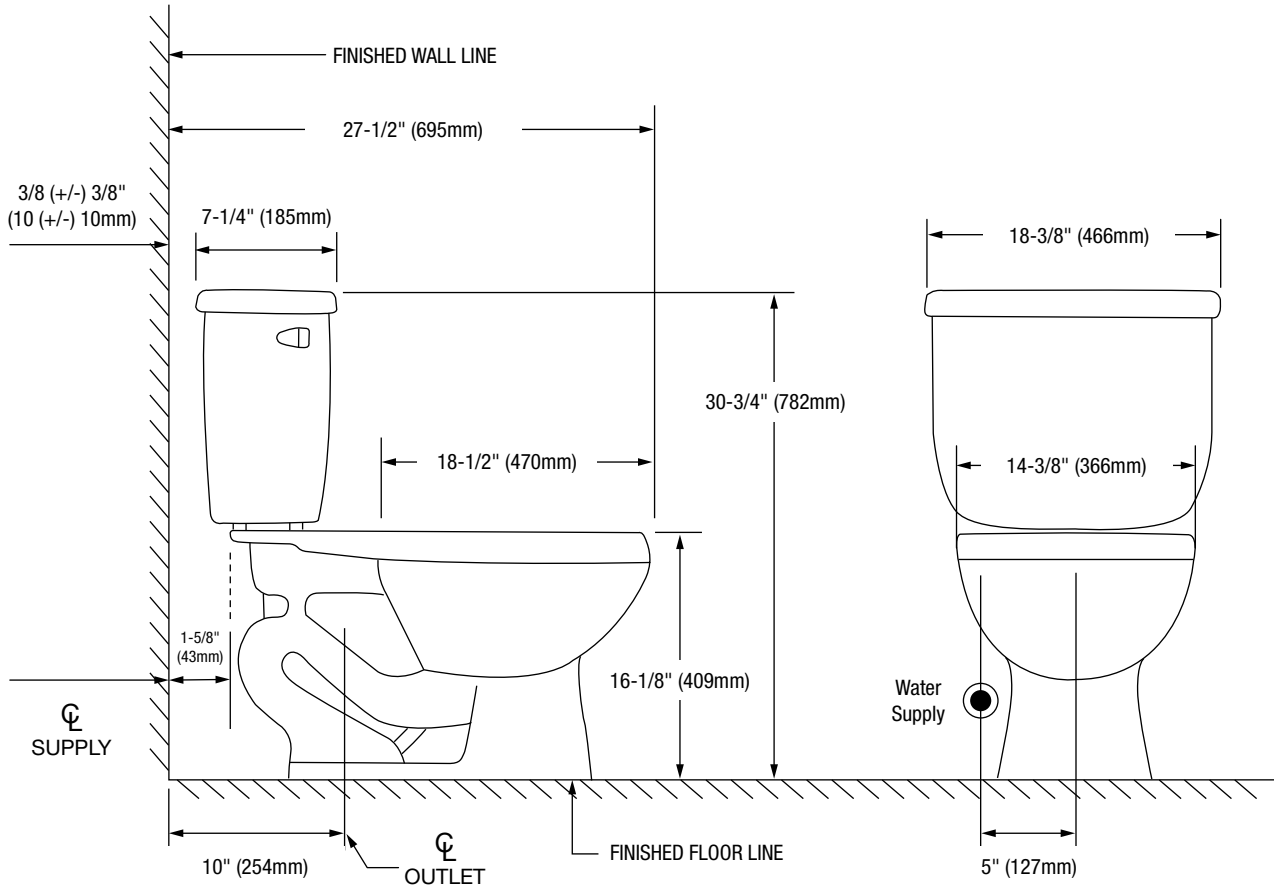

Camden

Two-Piece Elongated Toilet

Product Features

- 1.28 gpf
- Gravity-fed siphon jet flush
- Vitreous china
- 16-1/8" Elongated bowl
- Rough-in: 10"
- Flush Valve: 3"
- Trapway: 2" Fully glazed
- Water Spot: 9" x 7"
- Side mounted chrome trip lever
- Sanitary bar on bowl for easy cleaning
- Quick connect, two-bolt tank-to-bowl installation

Available Colors: White (WH)

Tank

PF3710WH 10" Rough-in Tank

Bowl

PF3701WH Elongated Bowl - 16-1/8"

This product comes complete with installation, operating, care and maintenance instructions. All PROFLO fixtures carry a lifetime limited warranty on the vitreous china and a 5-year limited warranty on the fittings. Visit ferguson.com/PROFLO-vitreous-china-warranty for detailed warranty information.

Camden

Two-Piece Elongated Toilet

Bowl Footprint Dimensions

Note: All dimensions and specifications are nominal and may vary: Dimensions of 8" and greater have a tolerance of +3%. Dimensions less than 8" have a tolerance of +5%.

Camden

Two-Piece Elongated Toilet

Product Features

- 1.28 gpf
- Gravity-fed siphon jet flush
- Vitreous china
- 17" ADA elongated bowl
- Rough-in: 10"
- Flush Valve: 3"
- Trapway: 2" Fully glazed
- Water Spot: 9" x 7"
- Side mounted chrome trip lever
- Sanitary bar on bowl for easy cleaning
- Quick connect, two-bolt tank-to-bowl installation