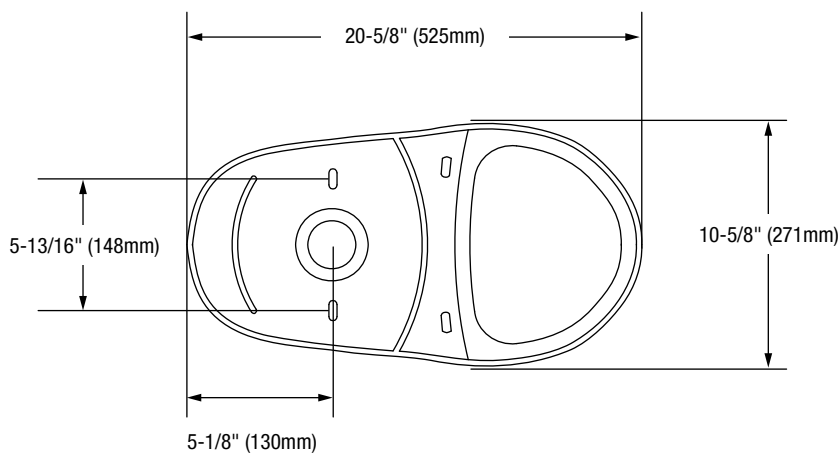

Camden

Two-Piece Round Front Toilet

Bowl Footprint Dimensions

Note: All dimensions and specifications are nominal and may vary: Dimensions of 8" and greater have a tolerance of +3%. Dimensions less than 8" have a tolerance of +5%.

Camden

Two-Piece Elongated Toilet

Product Features

- 1.28 gpf
- Gravity-fed siphon jet flush
- Vitreous china
- 16-1/8" Elongated bowl
- Rough-in: 10"
- Flush Valve: 3"
- Trapway: 2" Fully glazed
- Water Spot: 9" x 7"
- Side mounted chrome trip lever
- Sanitary bar on bowl for easy cleaning
- Quick connect, two-bolt tank-to-bowl installation

Camden

Two-Piece Elongated Toilet

Bowl Footprint Dimensions

Note: All dimensions and specifications are nominal and may vary: Dimensions of 8" and greater have a tolerance of +3%. Dimensions less than 8" have a tolerance of +5%.