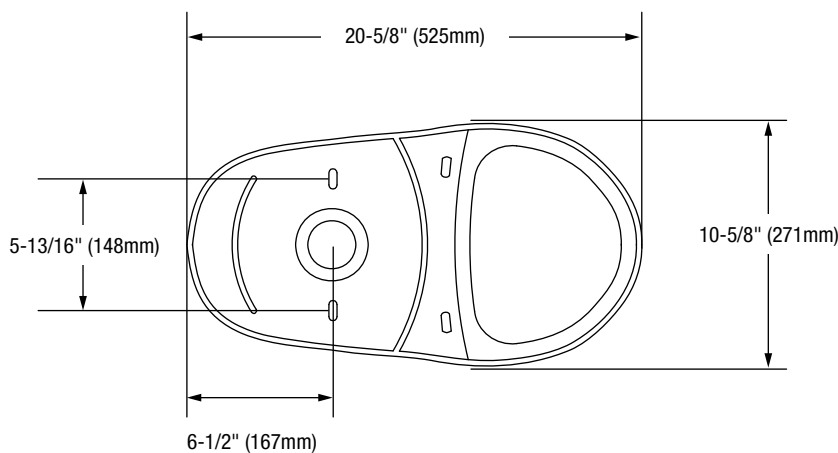

Camden

Two-Piece Elongated Toilet

Bowl Footprint Dimensions

Note: All dimensions and specifications are nominal and may vary: Dimensions of 8" and greater have a tolerance of +3%. Dimensions less than 8" have a tolerance of +5%.

Camden

Two-Piece Elongated Toilet

Product Features

- 1.28 gpf
- Gravity-fed siphon jet flush
- Vitreous china
- 17" ADA elongated bowl
- Rough-in: 10"
- Flush Valve: 3"
- Trapway: 2" Fully glazed
- Water Spot: 9" x 7"
- Side mounted chrome trip lever
- Sanitary bar on bowl for easy cleaning
- Quick connect, two-bolt tank-to-bowl installation