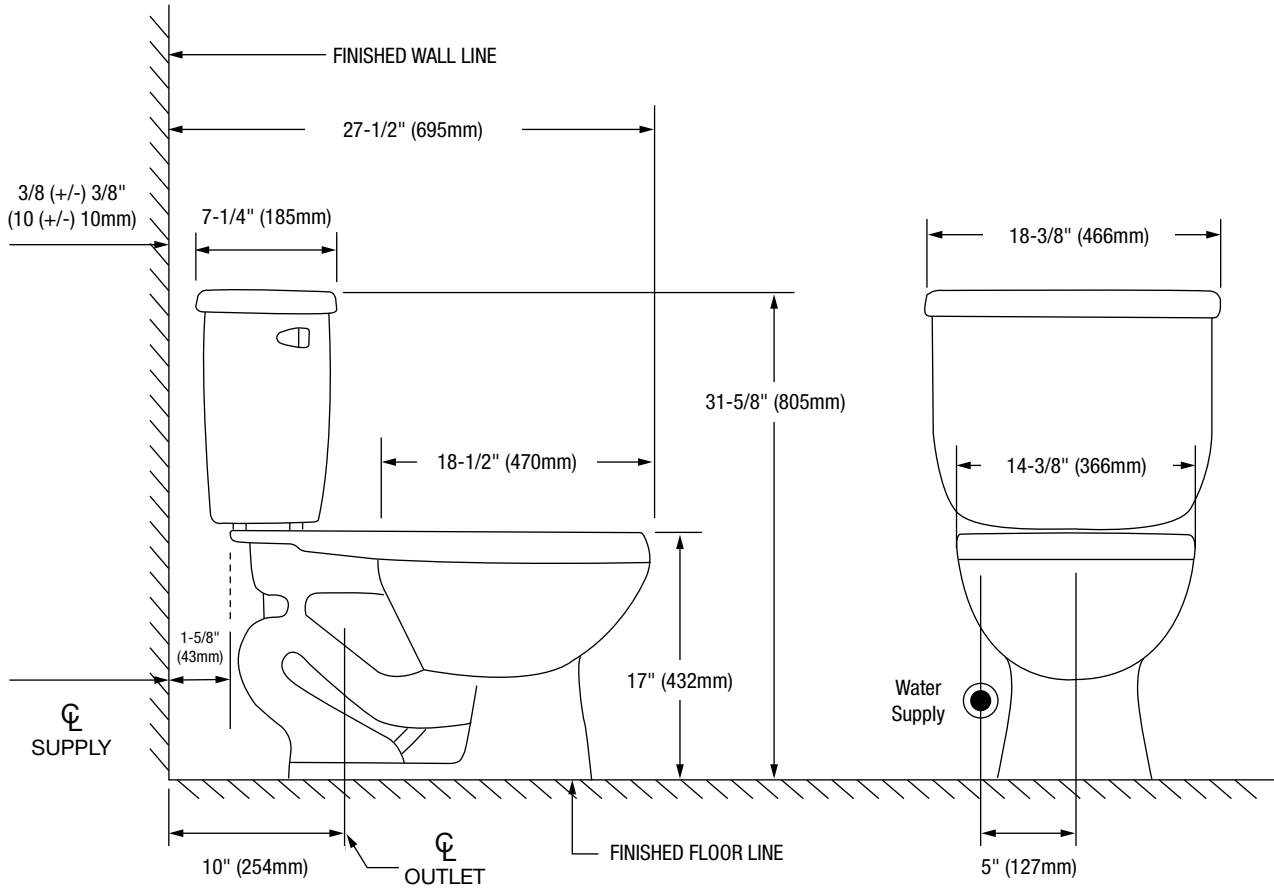

Camden

Two-Piece Elongated Toilet

Bowl Footprint Dimensions

Note: All dimensions and specifications are nominal and may vary: Dimensions of 8" and greater have a tolerance of +3%. Dimensions less than 8" have a tolerance of +5%.

Camden

Two-Piece Elongated Toilet

Product Features

- 1.28 gpf
- Gravity-fed siphon jet flush
- Vitreous china
- 17" ADA elongated bowl
- Rough-in: 10"
- Flush Valve: 3"
- Trapway: 2" Fully glazed
- Water Spot: 9" x 7"
- Side mounted chrome trip lever
- Sanitary bar on bowl for easy cleaning
- Quick connect, two-bolt tank-to-bowl installation

Available Colors: White (WH)

Tank

PF3710WH 10" Rough-in Tank

Bowl

PF3703WH ADA Elongated Bowl - 17"

This product comes complete with installation, operating, care and maintenance instructions. All PROFLO fixtures carry a lifetime limited warranty on the vitreous china and a 5-year limited warranty on the fittings. Visit [ferguson.com/PROFLO-vitreous-china-warranty](https://www.ferguson.com/PROFLO-vitreous-china-warranty) for detailed warranty information.