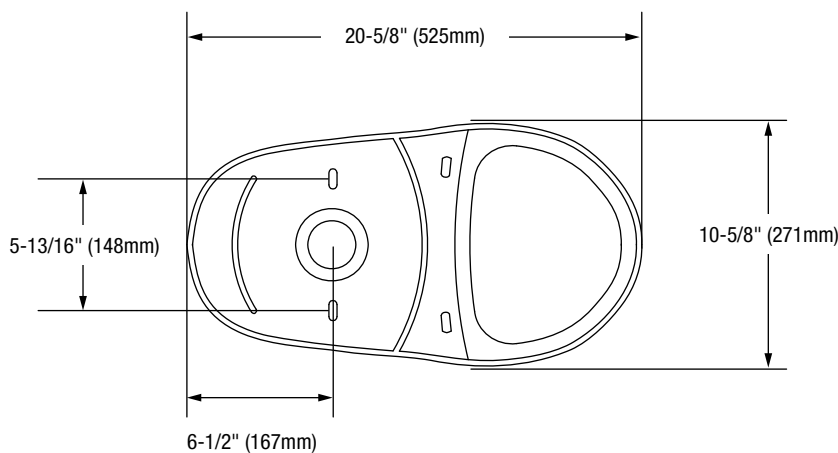

Camden

Two-Piece Elongated Toilet

Product Features

- 1.28 gpf
- Gravity-fed siphon jet flush
- Vitreous china
- 16-1/8" Elongated bowl
- Rough-in: 10"
- Flush Valve: 3"
- Trapway: 2" Fully glazed
- Water Spot: 9" x 7"
- Side mounted chrome trip lever
- Sanitary bar on bowl for easy cleaning
- Quick connect, two-bolt tank-to-bowl installation

Camden

Two-Piece Elongated Toilet

Bowl Footprint Dimensions

Note: All dimensions and specifications are nominal and may vary: Dimensions of 8" and greater have a tolerance of +3%. Dimensions less than 8" have a tolerance of +5%.

Camden

Two-Piece Elongated Toilet

Product Features

- 1.28 gpf
- Gravity-fed siphon jet flush
- Vitreous china
- 17" ADA elongated bowl
- Rough-in: 10"
- Flush Valve: 3"
- Trapway: 2" Fully glazed
- Water Spot: 9" x 7"
- Side mounted chrome trip lever
- Sanitary bar on bowl for easy cleaning
- Quick connect, two-bolt tank-to-bowl installation