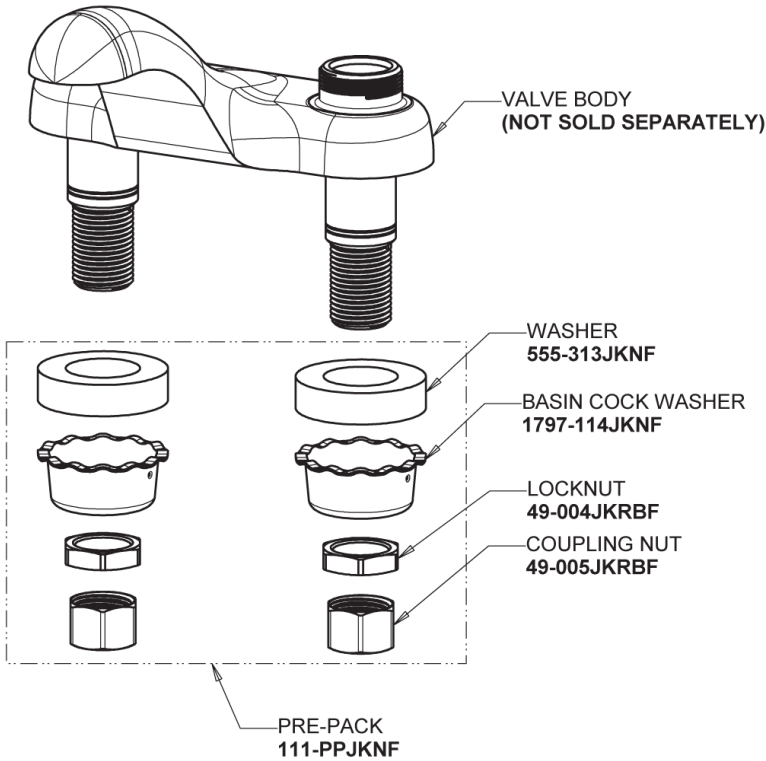

Repair Parts

802-765ABCP

Deck-mounted metering faucet with 4" centers

CHICAGO FAUCETS®

Geberit Group

Base Parts:

MVP™ Metering Cartridge and Actuator 667-780KJKABNF

MVP™ Metering Push Handle 765-PSHJKCP