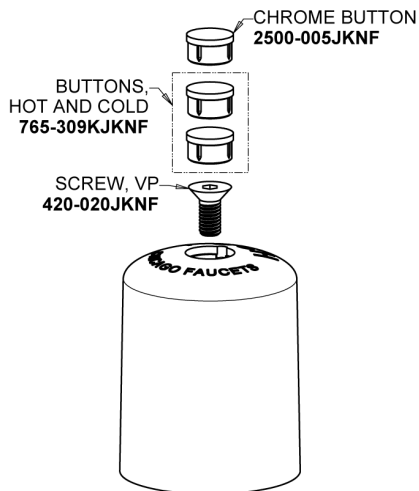

Repair Parts

802-765ABCP

Deck-mounted metering faucet with 4" centers

CHICAGO FAUCETS®

Geberit Group

Base Parts:

MVP™ Metering Cartridge and Actuator 667-780KJKABNF

MVP™ Metering Push Handle 765-PSHJKCP

2.2 GPM (8.3 L/min) Soffflo Aerator E12JKABCP

For Technical Assistance:

Phone: 800-TEC-TRUE (832-8783)

Email: techsupport.us@chicagofaucets.com

2100 South Clearwater Drive

Des Plaines, IL 60018

Phone: 847-803-5000