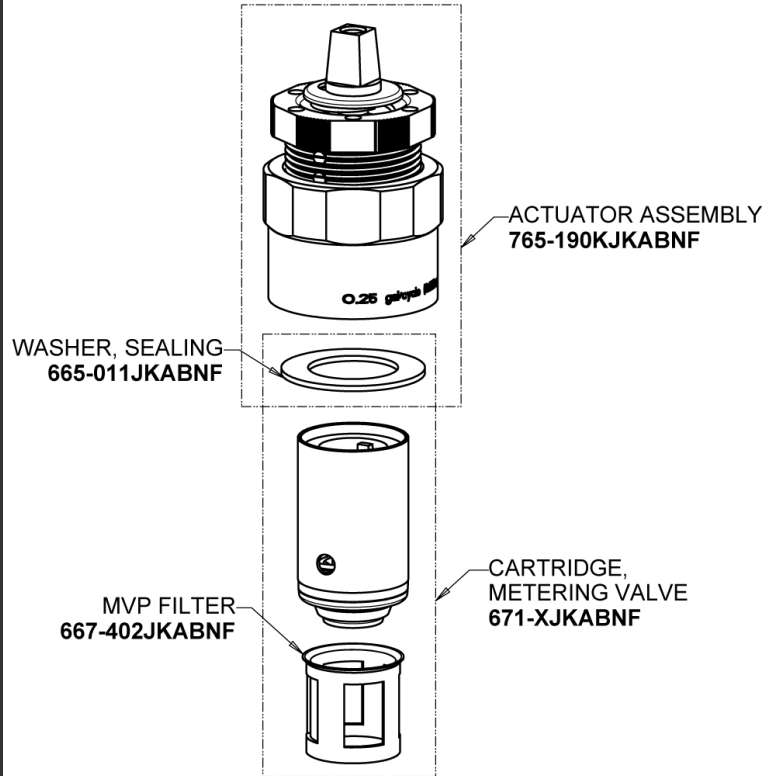

Repair Parts

802-765ABCP

Deck-mounted metering faucet with 4" centers

CHICAGO FAUCETS®

Geberit Group

Base Parts:

MVP™ Metering Cartridge and Actuator 667-780KJKABNF

MVP™ Metering Push Handle 765-PSHJKCP

2.2 GPM (8.3 L/min) Soffflo Aerator E12JKABCP

For Technical Assistance:

Phone: 800-TEC-TRUE (832-8783)

Email: techsupport.us@chicagofaucets.com

2100 South Clearwater Drive

Des Plaines, IL 60018

Phone: 847-803-5000