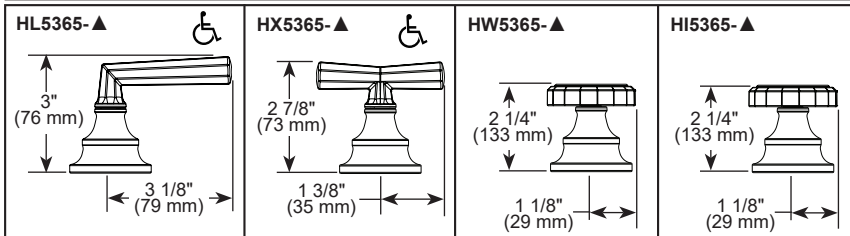

COMPLIES WITH:

- ASME A112.18.1 / CSA B125.1
- ASME A112.18.2 / CSA B125.2
- ♿ ICC/ANSI A117.1 - Valve control only
- EPA WaterSense®

▲ Designate Proper Finish Suffix