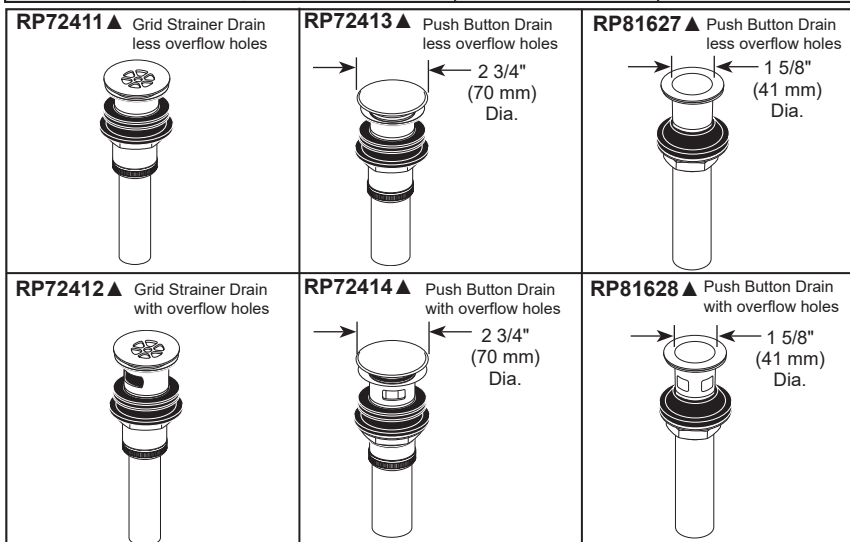

BRIZO®

BATHROOM FAUCET

- Beauclere™ Collection
- Two Handle Widespread Deck Mount

STANDARD SPECIFICATIONS:

- Max. flow rate 1.2 gpm @ 60 psi, 4.5 L/min @ 414 kPa
- Three hole mount
- Control mechanism is a rotating cylinder ceramic cartridge with 90° rotation
- 1/2-14 NPSM threaded inlets
- Solid brass fabricated end valve and spout bodies
- Spout features laminar water flow
- Handles and drains sold separately

COMPLIES WITH:

- ASME A112.18.1 / CSA B125.1
- ASME A112.18.2 / CSA B125.2
- ♿ ICC/ANSI A117.1 - Valve control only
- EPA WaterSense®

▲ Designate Proper Finish Suffix

Brizo Kitchen & Bath Company reserves the right (1) to make changes in specifications and materials, and (2) to change or discontinue models, both without notice or obligation. Dimensions are for reference only. See current full-line price book or www.brizo.com for finish options and product availability.