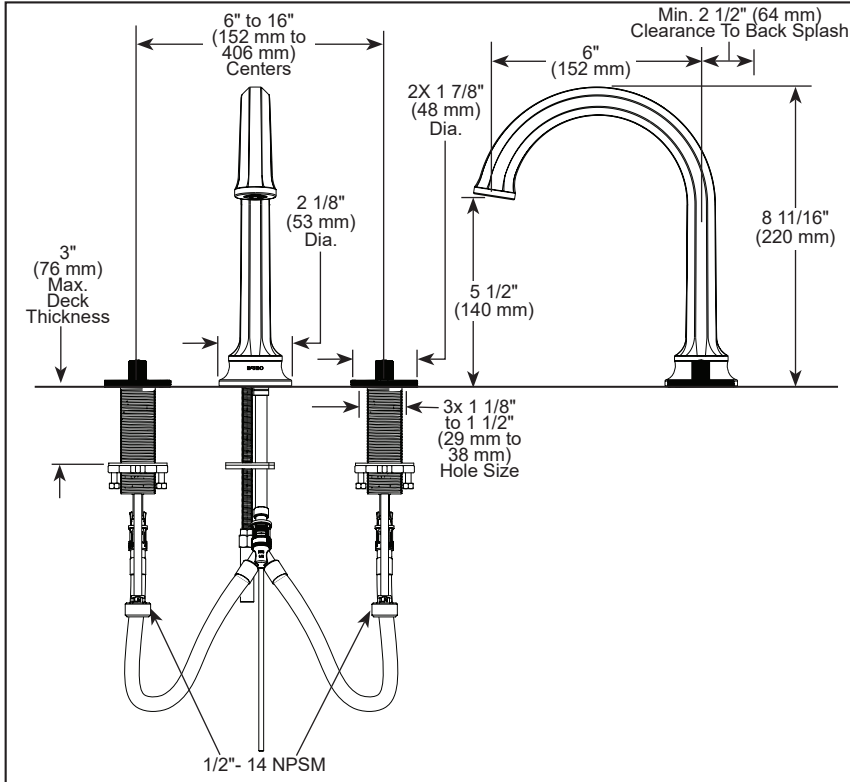

BRIZO®

BATHROOM FAUCET

- Beauclere™ Collection
- Two Handle Widespread Deck Mount

STANDARD SPECIFICATIONS:

- Max. flow rate 1.2 gpm @ 60 psi, 4.5 L/min @ 414 kPa
- Three hole mount
- Control mechanism is a rotating cylinder ceramic cartridge with 90° rotation
- 1/2-14 NPSM threaded inlets
- Solid brass fabricated end valve and spout bodies
- Spout features laminar water flow
- Handles and drains sold separately

COMPLIES WITH:

- ASME A112.18.1 / CSA B125.1
- ASME A112.18.2 / CSA B125.2
- ♿ ICC/ANSI A117.1 - Valve control only
- EPA WaterSense®

▲ Designate Proper Finish Suffix

Brizo Kitchen & Bath Company reserves the right (1) to make changes in specifications and materials, and (2) to change or discontinue models, both without notice or obligation. Dimensions are for reference only. See current full-line price book or www.brizo.com for finish options and product availability.