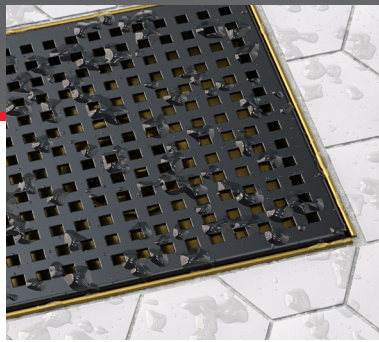

## Bringing High Fashion To Any Shower

Designline decorative shower drains offer rugged dependability under the sophistication of the latest, tasteful flair in plumbing. Whisking away water quickly and elegantly, Oatey decorative shower drains beautifully complement your bathroom's design, seamlessly blending in while making a statement as the centerpiece of your shower. Everyone has a unique style. Show off yours with a decorative shower drain from Oatey.

**Designer Grate** comes in a variety of distinctive patterns to complement modern bathroom designs and décor.

304 grade stainless steel construction has a **Sloped Drain Body** to ensure proper drainage.

**Adjustable Leveling Feet** offer quick and easy height adjustment during installation.\*

**Threaded Outlet Adaptor** micro-adjusts without rotation to perfectly align with the finished floor height.

**Debris Basket** captures hair to protect against clogs and features a sound-dampening band to help reduce rattle.