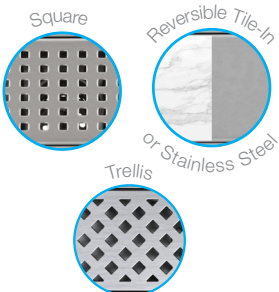

Available Patterns**