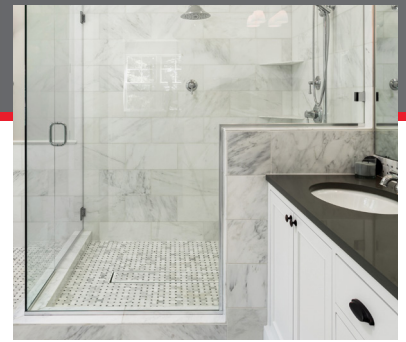

## Bringing High Fashion To Any Shower

Designline decorative shower drains offer rugged dependability under the sophistication of the latest, tasteful flair in plumbing. Whisking away water quickly and elegantly, Oatey decorative shower drains beautifully complement your bathroom's design, seamlessly blending in while making a statement as the centerpiece of your shower. Everyone has a unique style. Show off yours with a decorative shower drain from Oatey.

**Designer Grate** comes in a variety of distinctive patterns to complement modern bathroom designs and décor.

304 grade stainless steel construction has a **Sloped Drain Body** to ensure proper drainage.