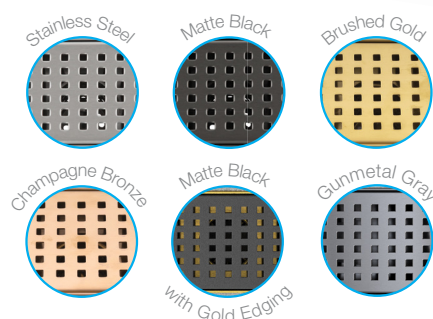

**Designer Grate** comes in a variety of distinctive patterns to complement modern bathroom designs and décor.

304 grade stainless steel construction has a **Sloped Drain Body** to ensure proper drainage.

### Available Patterns\*\*

### Available Finishes\*\*