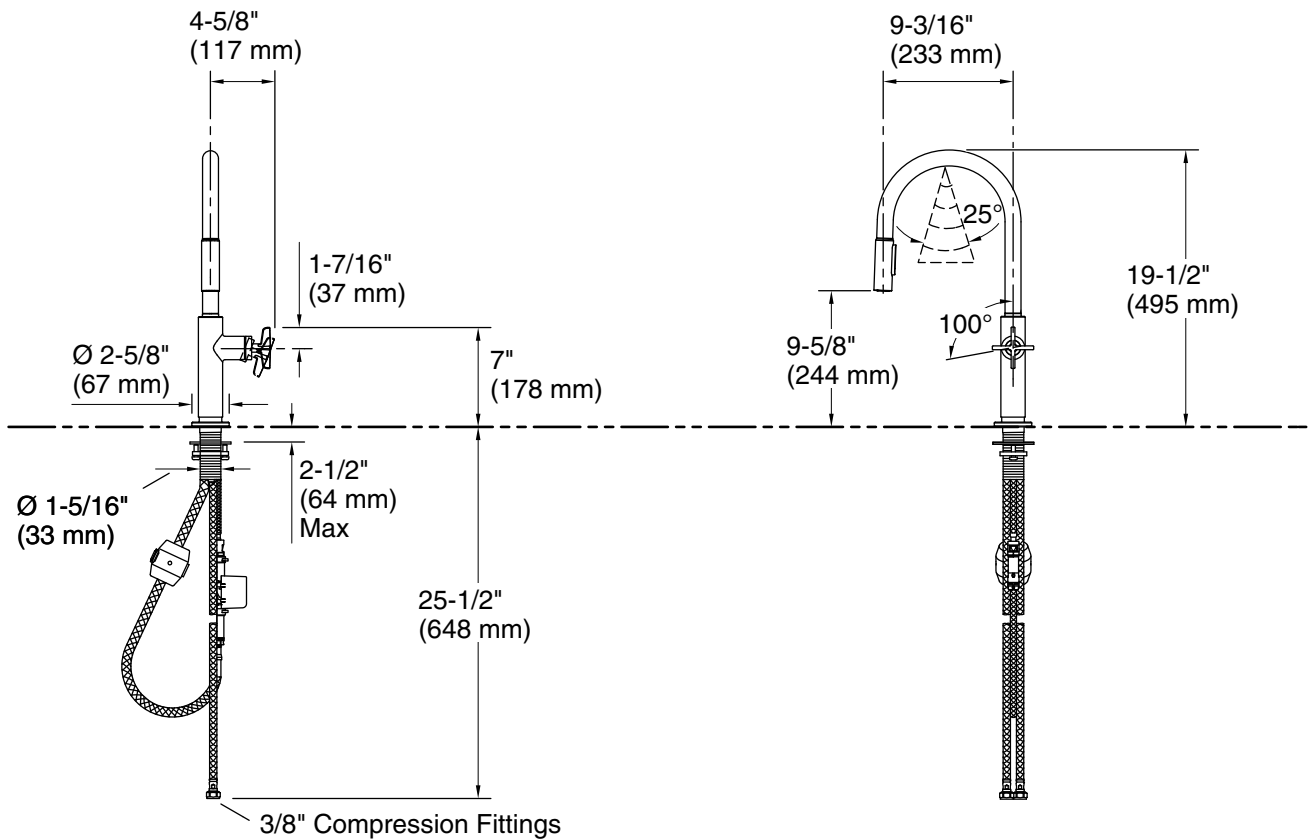

Features

- Touchless on/off with a wave of your hand or an object such as a pan
- Response® technology uses a state-of-the-art motion sensor for reliable touchless activation
- Two-function pull-down sprayhead with touch control allows you to switch between aerated and Sweep® sprays
- Sweep® spray features specially angled nozzles that form a wide, powerful blade of water to sweep your dishes and sink clean
- DockNetik® secure docking system locks sprayhead into place when not in use
- ProMotion® technology's light, quiet braided hose and swiveling ball joint make the pull-down sprayhead easier and more comfortable to use
- MasterClean™ sprayface features an easy-to-clean surface that withstands mineral buildup and maximizes spray performance
- High-arch spout offers vertical clearance for tall cookware and pitchers
- Single cross handle makes adjusting water temperature easy with one hand
- Temperature memory allows faucet to be turned on and off at the temperature set during prior usage
- KOHLER ceramic disc valves exceed industry longevity standards by over two times, ensuring durable performance for life
- 1.5 gpm (5.7 lpm) maximum flow rate at 60 psi (4.14 bar)
- Coordinates with other products in the Billet™ collection

Technical Information

All product dimensions are nominal.

Power source: Plug - AC, included

Faucet flow rate: 1.5 gal/min (5.7 l/min)

Spout:

Spout reach: 9-3/16" (233 mm)

Notes

Install this product according to the installation instructions.