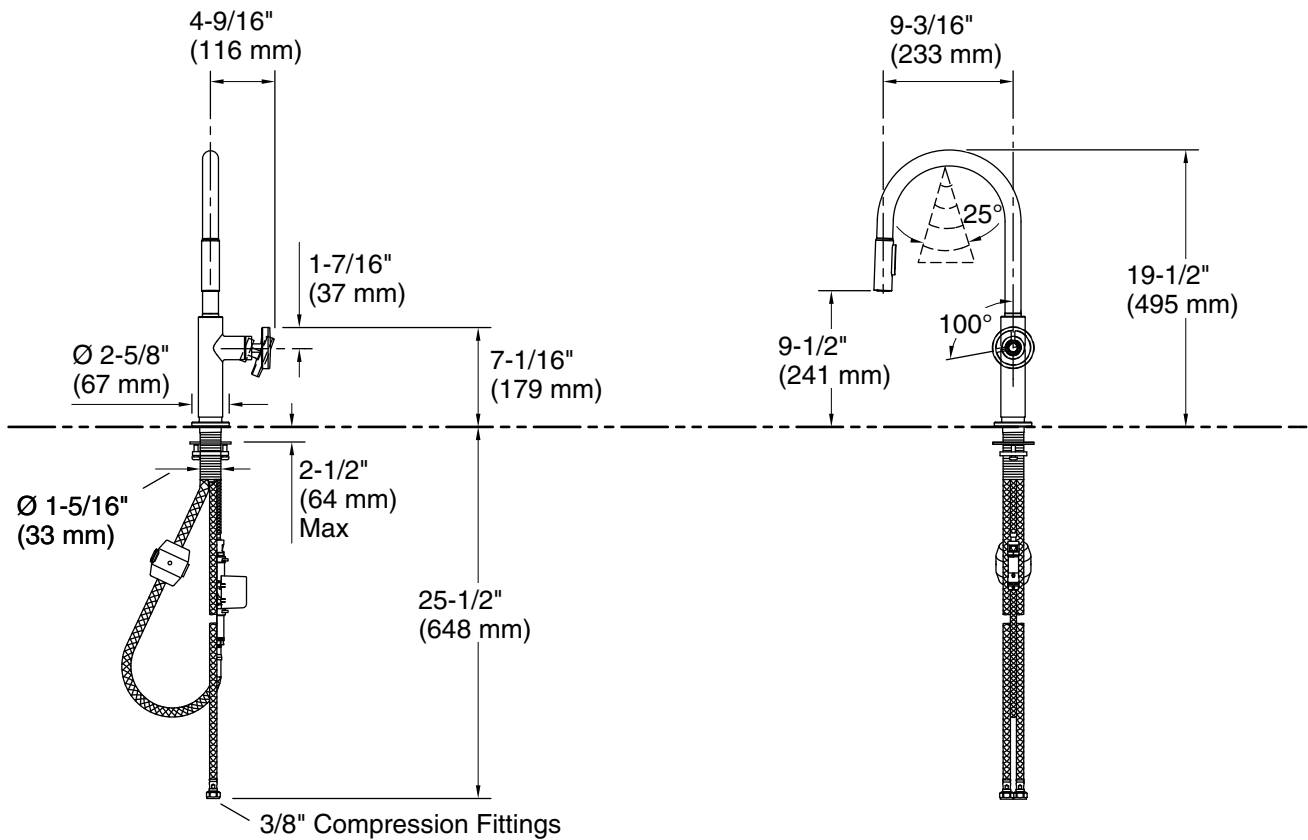

Features

- Touchless on/off with a wave of your hand or an object such as a pan
- Response® technology uses a state-of-the-art motion sensor for reliable touchless activation
- Two-function pull-down sprayhead with touch control allows you to switch between aerated and Sweep® sprays
- Sweep® spray features specially angled nozzles that form a wide, powerful blade of water to sweep your dishes and sink clean
- DockNetik® secure docking system locks sprayhead into place when not in use
- ProMotion® technology's light, quiet braided hose and swiveling ball joint make the pull-down sprayhead easier and more comfortable to use
- MasterClean™ sprayface features an easy-to-clean surface that withstands mineral buildup and maximizes spray performance
- High-arch spout offers vertical clearance for tall cookware and pitchers
- Single round handle makes adjusting water temperature easy with one hand
- Temperature memory allows faucet to be turned on and off at the temperature set during prior usage
- KOHLER ceramic disc valves exceed industry longevity standards by over two times, ensuring durable performance for life
- 1.5 gpm (5.7 lpm) maximum flow rate at 60 psi (4.14 bar)
- Coordinates with other products in the Billet™ collection

Material

- Premium metal construction for durability and reliability
- KOHLER finishes resist corrosion and tarnishing

Installation

- Flexible supply lines simplify installation

Codes/Standards

ASME A112.18.1/CSA B125.1
NSF/ANSI/CAN 61
NSF/ANSI/CAN 372
DOE - Energy Policy Act 1992
California Energy Commission (CEC)

Technical Information

All product dimensions are nominal.

Power source: Plug - AC, included

Faucet flow rate: 1.5 gal/min (5.7 l/min)

Spout:

Spout reach: 9-3/16" (233 mm)

Notes

Install this product according to the installation instructions.